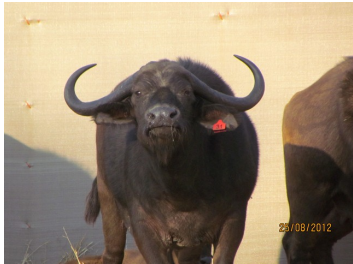

**LOT NO: 112 Buffel / Buffalo**

"Nandi" - 36.5"

"Nandi" - Curve

Attitude

"Nandi"

"Nandi"

**"Nandi" - Exceptional 36.5" Pregnant Buffalo Cow**

**Females = 1**

**PRICE**  
**2.6 mil**

Tag	Red 31 -"Nandi"
Sex	Female
Age group	Adult
Approximate age	13 - 14 years
Pregnant	Yes
In calf to	Thaba Tholo Veld Bull
Remarks	Lovely curl
<b>Horn Measurements</b>	
Date measured	20 Aug 2012
Spread	36.5 "
Tip to tip	74.5 "
Boss	8.0 "
Distance between tips	25.0 "

**LOT NO: 113 Buffel / Buffalo**

Princess - "Kate"

"Kate" - Body

"Kate"

"Bhekifa" - 51" Bull

"Inala" - SCI = 137.75

**"Kate" - 36" - Buffalo Royalty**

**Females = 1**