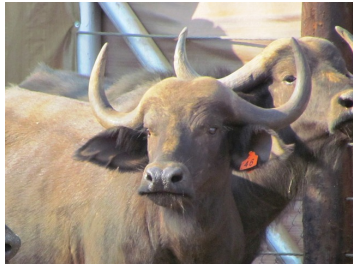

LOT NO: 121 Buffel / Buffalo

Orange 46

2 Young Heifers - 1 In Calf

Females = 2

PRICE 121
R 725 000

	Tag	Orange 46	Orange 47
	Sex	Female	Female
	Age group	Sub adult	Sub adult
	Approximate age	28 - 30 months	28 - 30 months
	Pregnant		Yes
	In calf to		Thaba Tholo Veld Bull
	Remarks	Lots of potential	Lots of potential
Horn Measurements			
	Date measured	20 Aug 2012	20 Aug 2012
	Spread	27.0 "	25.2 "
	Tip to tip	55.0 "	56.5 "
	Boss	9.0 "	8.0 "
	Distance between tips	22.2 "	22.5 "