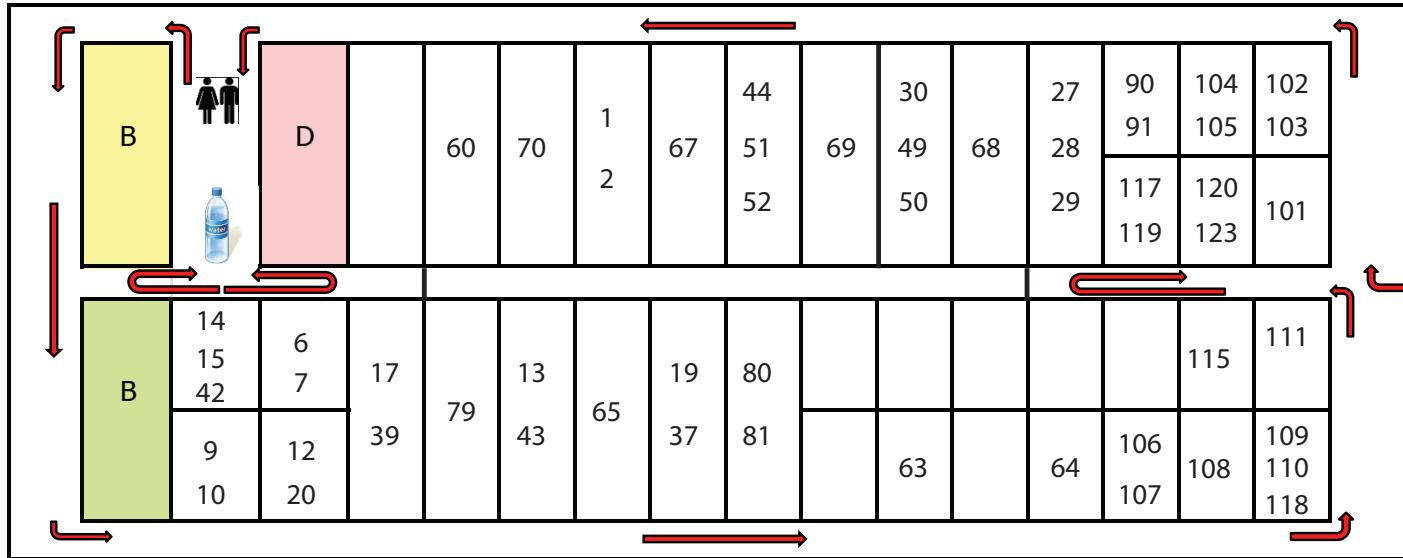

THABA THOLO AUCTION PEN LAYOUT - 19 SEPTEMBER 2012

REGISTRATION

Pick Up

Auction Hall

ENTRANCE
Animal pens

11	
26	38
53	
55	
56	57
58	

B CAMPS

76	32	74	45	73	94B
33		72B			
75		23			
77		36			
46		100			
47		61			
62	46B	25			
34		72A			
35		21			
78		71			
48		40			

D CAMPS

94A	95	93B	93A
5			
3			
18			
66			
96			
24			
4			
22			
16		8	

C CAMPS

121
122
125A