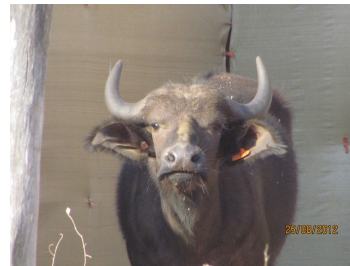

LOT NO: 115 Buffel / Buffalo

Orange 35

3 Young Heifers 16 - 20 Months

Females = 3

PRICE 115
R 375 000

	Tag	Orange 34	Orange 35	Orange 36
Sex		Female	Female	Female
Age group		Sub adult	Sub adult	Sub adult
Approximate age		16 - 18 months	18 - 20 months	16 - 18 months
Pregnant				
In calf to				
Remarks			Young heifer	Young heifer
Horn Measurements				
Date measured		20 Aug 2012	20 Aug 2012	20 Aug 2012
Spread		16.2 "	20.5 "	16.0 "
Tip to tip		35.0 "	44.0 "	34.5 "
Boss		5.5 "	6.5 "	5.0 "
Distance between tips		13.0 "	6.2 "	15.0 "