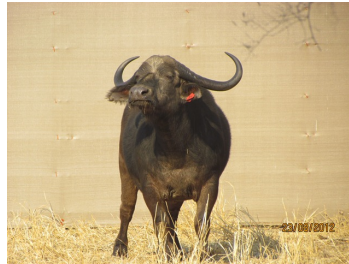

**LOT NO: 112 Buffel / Buffalo**

"Nandi" - 36.5"

"Nandi" - Curve

Attitude

"Nandi"

"Nandi"

**"Nandi" - Exceptional 36.5" Pregnant Buffalo Cow**

**Females = 1**

**PRICE**  
**2.6 mil**

Tag	Red 31 -"Nandi"
Sex	Female
Age group	Adult
Approximate age	13 - 14 years
Pregnant	Yes
In calf to	Thaba Tholo Veld Bull
Remarks	Lovely curl
<b>Horn Measurements</b>	
Date measured	20 Aug 2012
Spread	36.5 "
Tip to tip	74.5 "
Boss	8.0 "
Distance between tips	25.0 "

**LOT NO: 113 Buffel / Buffalo**

Princess - "Kate"

"Kate" - Body

"Kate"

"Bhekifa" - 51" Bull

"Inala" - SCI = 137.75

**"Kate" - 36" - Buffalo Royalty**

**Females = 1**