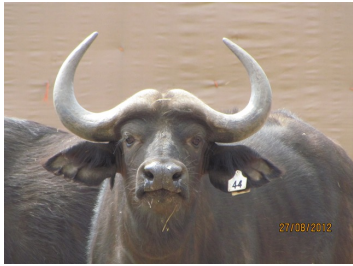

LOT NO: 120 Buffel / Buffalo

White 44