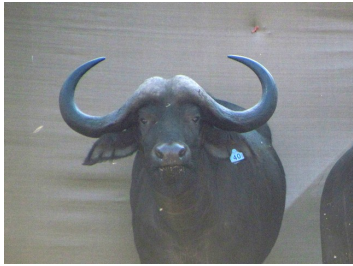

LOT NO: 117 Buffel / Buffalo

Blue 40