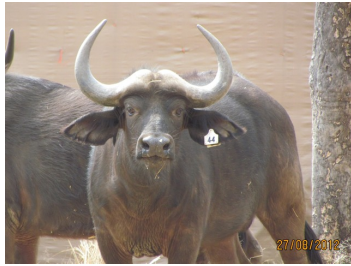

LOT NO: 120 Buffel / Buffalo

White 44

2 Young 24 - 25.75" Bulls

Males = 2

PRICE 120A
R 70 000

PRICE 120B
R 210 000

	Tag	White 44 (A)	Red 45 (B)
	Sex	Male	Male
	Age group	Sub adult	Sub adult
	Approximate age	28 months	18 months
	Remarks		Excellent spread at young age

Horn Measurements

	White 44 (A)	Red 45 (B)
Date measured	20 Aug 2012	20 Aug 2012
Spread	25.7 "	24.7 "
Tip to tip	59.5 "	44.0 "
Boss	10.0 "	8.0 "
SCI	79.5	60.0