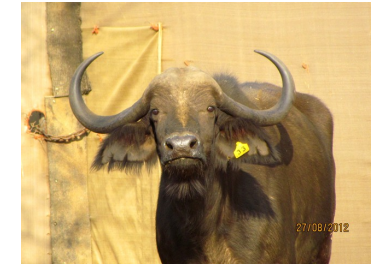

**LOT NO: 112 Buffel / Buffalo**

"Nandi" - 36.5"

"Nandi" - Curve

Attitude

"Nandi"

"Nandi"

**"Nandi" - Exceptional 36.5" Pregnant Buffalo Cow**

**Females = 1**

**PRICE**  
**2.6 mil**

Tag	Red 31 -"Nandi"
Sex	Female
Age group	Adult
Approximate age	13 - 14 years
Pregnant	Yes
In calf to	Thaba Tholo Veld Bull
Remarks	Lovely curl
<b>Horn Measurements</b>	
Date measured	20 Aug 2012
Spread	36.5 "
Tip to tip	74.5 "
Boss	8.0 "
Distance between tips	25.0 "

PRICE  
**2.6 mil**

Tag	Green 32 - "Kate"
Sex	Female
Age group	Adult
Approximate age	13 - 14 years

Pregnant	Yes
In calf to	"Inala" or "Bhekifa"
Remarks	Calf just weaned - In calf again

**Horn Measurements**

Yellow 33

**Exceptional 33.2" Cow Sold with Heifer Calf**

**Females = 1**

PRICE  
**2.1 mil**

Tag	Yellow 33
Sex	Female
Age group	Adult
Approximate age	8 years

Pregnant	
In calf to	
Remarks	Sold with 4-5 month old heifer calf Y54