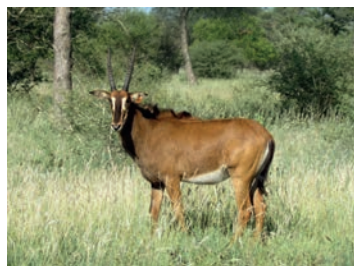

**LOT NO: 25A** **Zambiese Swartwitpens / Zambian Sable Antelope**

Blue 31

Blue 31

Sire of B31 - "Sir Price" (45.5")

Dam of Blue 31

B31 In Calf to

**Daughter of "Sir Price" - In Calf to 50.75"+ "Maksimus"**