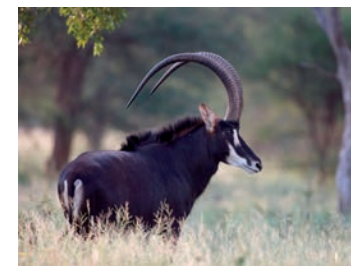

**LOT NO: 25A** **Zambiese Swartwitpens / Zambian Sable Antelope**

Blue 31

Blue 31

Sire of B31 - "Sir Price" (45.5")

Dam of Blue 31

B31 In Calf to

**Daughter of "Sir Price" - In Calf to 50.75"+ "Maksimus"**