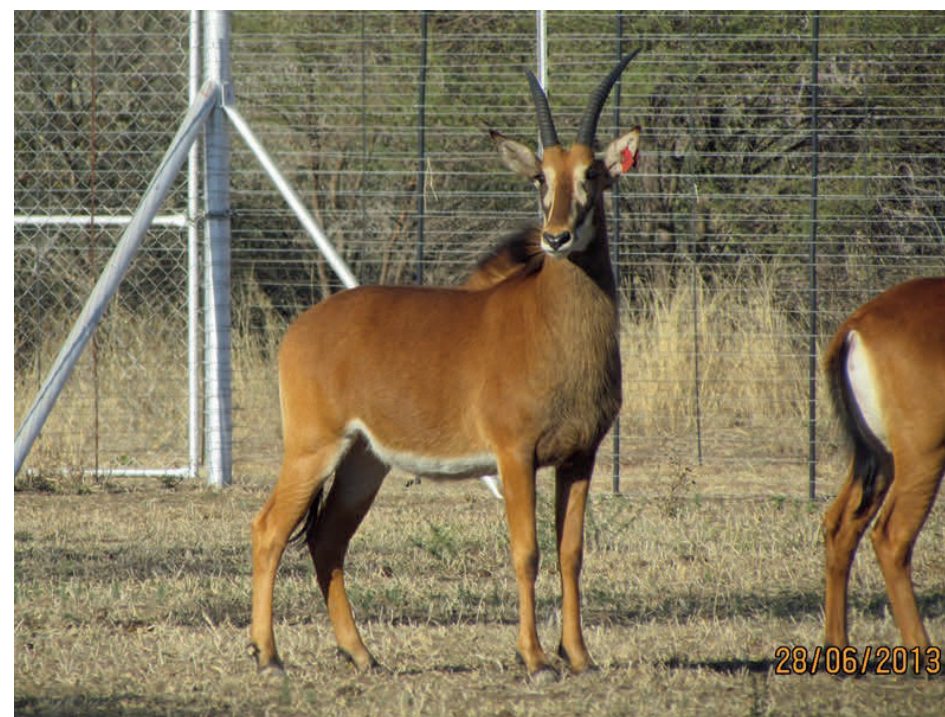

Daughter of "Shorty" - In Calf to 50"+ "Punte"

Females = 1

PRICE
1.1 mil

Tag	Red 36
Sex	Female
Birth date	05 Mar 2011
Age	2.5 years
Sire	Shorty 44"
Pregnant	Yes
In calf to	Punte 50"+ - Son of Monster
Remarks	Excellent spread at young age

Horn Measurements	
Date measured	22 May 2013
Longest horn	19.0"
Base	7.5"
Longest tip	21.0 cm
Rings	17
Spread	13.0 "