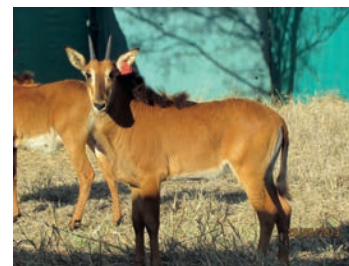

LOT NO: 9 Zambiese Swartwitpens / Zambian Sable Antelope

Red 14

3 Young Heifers - Just Weaned from Exceptional Parents

Females = 3

PRICE 9
1.025 mil

	Tag	Orange 12 ( )	White 13 ( )	Red 14 ( )
Sex		Female	Female	Female
Birth date		07 Dec 2012	19 Dec 2012	04 Dec 2012
Age		0.8 years	0.7 years	0.8 years
Sire		Riaan 47"	Wiele 50"	Riaan 47"
Pregnant				
In calf to				
Remarks		Young heifer with potential	Exceptional bloodlines	Young heifer with potential
Horn Measurements				
Date measured		25 Jun 2013	25 Jun 2013	25 Jun 2013
Longest horn		7.0"	6.2"	6.5"
Base		4.0"	4.0"	4.5"
Longest tip		0.0 cm	0.0 cm	0.0 cm
Rings		0	0	0
Spread		5.5 "	3.5 "	4.5 "