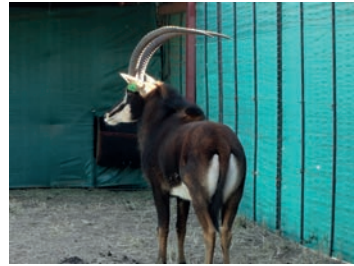

LOT NO: 47A **Zambiese Swartwitpens / Zambian Sable Antelope**

Green 135

Young 41.5"+ Bull - Son of Madiba

Males = 1

PRICE
R 500 000

Tag	Green 135
Sex	Male
Birth date	08 Jan 2009
Age	4.7 years
Sire	Madiba 49.5"
Remarks	Well balanced - with lots of potential

Horn Measurements	
Date measured	17 Jul 2013
Left horn length	41.5"
Right horn length	41.0"
Base	10.0"
Longest tip	26.0 cm
Rings	36
Spread	14.0 "