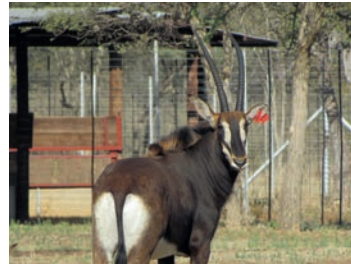

LOT NO: 60 Matetsi Swartwitpens / Matetsi Sable Antelope

Red 56

2 Young Cows - 1 in Calf to 46.5" Zambian Bull "Magnus"

Females = 2

PRICE 60
R 520 000

	Tag	Red 55 ( )	Red 56 ( )
	Sex	Female	Female
	Birth date	02 Feb 2010	07 Mar 2010
	Age	3.6 years	3.5 years
	Sire	Tinus 44"	Malawi 43"
	Pregnant		Yes
	In calf to	Running with 46.5" Zambian	46.5" Zambian Bull - Magnus
	Remarks	Already had 2 calves - both heifers	Lovely horn shape
Horn Measurements			
	Date measured	25 Jun 2013	03 Sep 2013
	Longest horn	22.2"	27.5"
	Horn base	6.5"	6.8"
	Longest tip	21cm	21cm
	Rings	25	31
	Spread	8.0"	7.0"