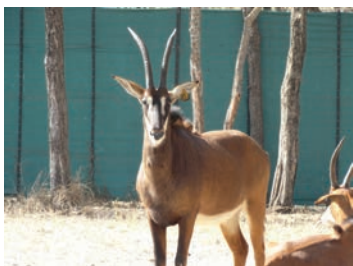

Horn Measurements	
Date measured	22 May 2013
Longest horn	26.4"
Base	6.5"
Longest tip	29.5 cm
Rings	23
Spread	12.5 "

**LOT NO: 26A** **Zambiese Swartwitpens / Zambian Sable Antelope**

Yellow 33 - Face

Sire - "Naas"(47.5")