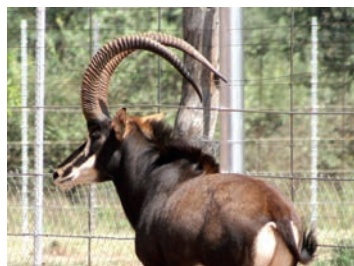

Horn Measurements	
Date measured	22 May 2013
Longest horn	26.4"
Base	6.5"
Longest tip	29.5 cm
Rings	23
Spread	12.5 "

**LOT NO: 26A** **Zambiese Swartwitpens / Zambian Sable Antelope**

Yellow 33 - Face

Sire - "Naas"(47.5")