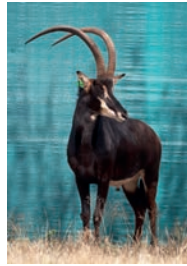

Beautiful Curve