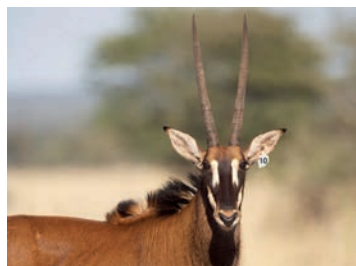

**Females = 1**

PRICE  
**1.6 mil**

Tag	Red 9
Sex	Female
Birth date	28 Jul 2007
Age	6.2 years
Sire	Madiba 49.5"
Pregnant	Yes
In calf to	Baron 47" - West Zambian
Remarks	Beautifull Cow - Exceptional genetics

Horn Measurements	
Date measured	22 May 2013
Longest horn	27.0"
Base	7.0"
Longest tip	25.5 cm
Rings	27
Spread	11.5 "

**LOT NO: 8B** **Zambiese Swartwitpens / Zambian Sable Antelope**

*Perfect Mask*

*White 10 - In Calf to*