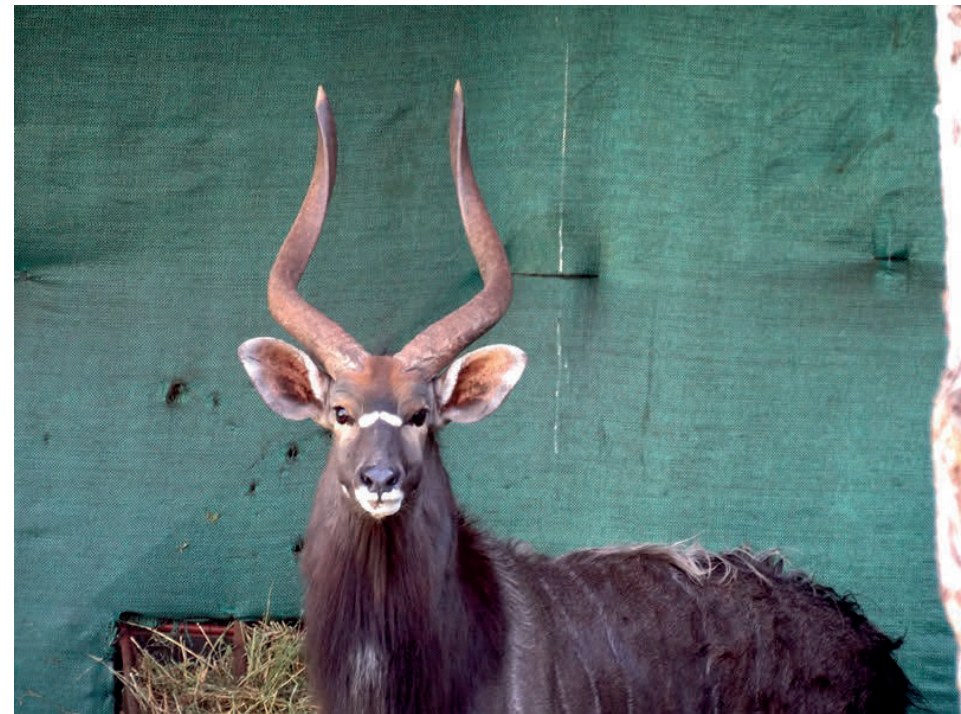

Nyala Bull

Nyala Bull

**Exceptional 30.5" Bull - Deep Bell**

**Males = 1**

PRICE  
**R 120 000**

	Tag	No Tag
Sex		Male
Age group		Adult
Remarks		Breeding Bull

Horn Measurements	
Date measured	08 Jul 2013
Left horn length	30.5 "
Right horn length	29.0 "
Spread	0.0 "