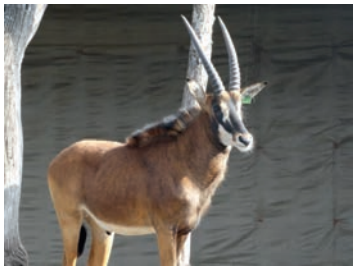

LOT NO: 45 **Zambiese Swartwitpens / Zambian Sable Antelope**

Green 132