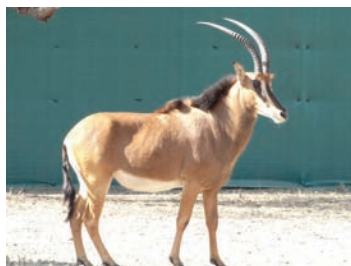

Red 28 - Curve