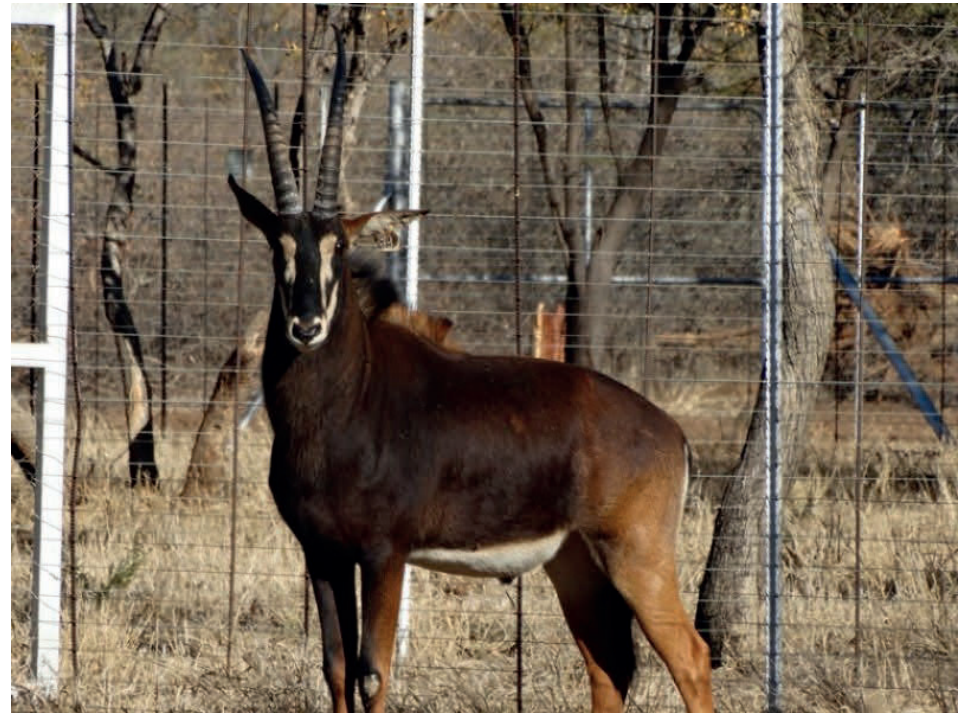

Young 27"+ Intermediate Bul - Sired by 47" "Tsewu"

Males = 1

PRICE
R 30 000

Tag	White 84
Sex	Male
Birth date	03 Mar 2011
Age	2.5 years
Sire	47" Zambian Bull Tsewu
Remarks	Strong and well balanced

Horn Measurements	
Measured	22 May 2013
Left horn length	27.2"
Right horn length	26.2"
Horn base	9.5"
Longest tip	26cm
Rings	14
Spread	10.0"