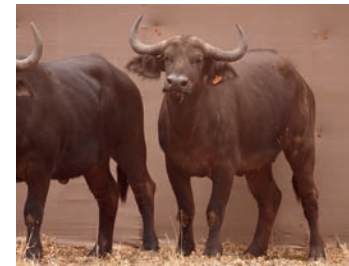

Lot 113 - O72 & O73

Orange 73 - Heifer

Orange 72 - Young Cow

Orange 72

Orange 73

**1 Young 29" Cow & 1 Exceptional 26.75" Heifer**

**Females = 2**

PRICE 113  
**R 925 000**