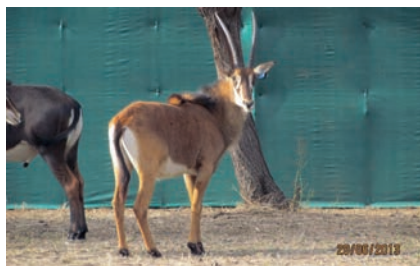

**LOT NO: 22A** **Zambiese Swartwitpens / Zambian Sable Antelope**

Blue 27 - Daughter of "Sir

Blue 27 -

Blue 27

Sire - "Sir Price"

Dam of Blue 27

**Daughter of "Sir Price" - In Calf to "Riaan"**

**Females = 1**