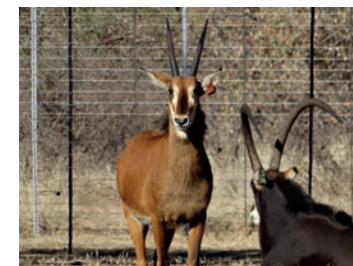

**LOT NO: 30A** **Zambiese Swartwitpens / Zambian Sable Antelope**

Orange 39

Sire - "Dries"(44")

Mother of Orange 39

In Calf to "Riaan"(47")

Beautiful Face

**Daughter of "Dries" - In Calf to "Riaan"**

**Females = 1**