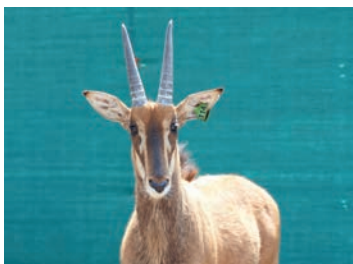

LOT NO: 6 Zambiese Swartwitpens / Zambian Sable Antelope

Green 114