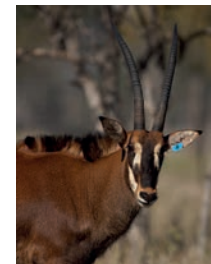

**LOT NO: 7B** **Zambiese Swartwitpens / Zambian Sable Antelope**

Blue 8

Sire of B8 - "Dinaka"(48")

Dam of Blue 8

Blue 8 In Calf To "Alfa"(50")

Blue 8 - Mask!

**Daughter of "Dinaka" in calf to "Alfa"**

**Females = 1**