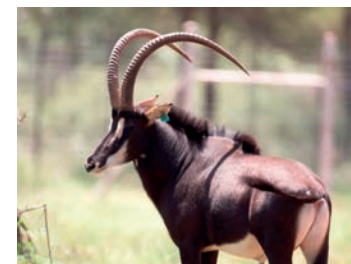

**LOT NO: 30B** **Zambiese Swartwitpens / Zambian Sable Antelope**

Green 40

Green 40 - In Calf

Sire - "Dries" (44")

Dam of Green 40

In Calf to "Casanova" (48")

**Daughter of "Dries" - In Calf to "Casanova"**