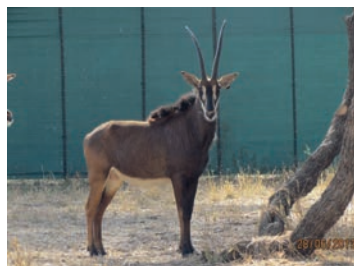

LOT NO: 26B **Zambiese Swartwitpens / Zambian Sable Antelope**

White 34

Daughter of "Madiba" - In Calf to 45" "Falco"(Lot 13)

Females = 1

PRICE
1 mil

Tag	White 34
Sex	Female
Birth date	08 Oct 2010
Age	3.0 years
Sire	Madiba 49.5"
Pregnant	Yes
In calf to	45" Falco
Remarks	Long tips for a lady
Horn Measurements	
Date measured	03 Sep 2013
Longest horn	23.7"
Base	6.5"
Longest tip	34.0 cm
Rings	15
Spread	12.0 "