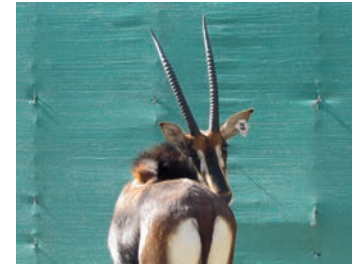

LOT NO: 67 Matetsi Swartwitpens / Matetsi Sable Antelope

White 66

2 Young Cows - Both in Calf to Thaba Tholo Veld Bull

Females = 2

PRICE 67
R 510 000

	Tag	White 65 ( )	White 66 ( )
	Sex	Female	Female
	Birth date	01 Feb 2008	01 Feb 2010
	Age	5.6 years	3.6 years
	Sire	Thaba Tholo Veld Bull	Thaba Tholo Veld Bull
	Pregnant	Yes	Yes
	In calf to	Thaba Tholo Veld Bull	Thaba Tholo Veld Bull
	Remarks	Nice and tall on the legs	Young and still growing

Horn Measurements

	Date measured	24 Jun 2013	24 Jun 2013
	Longest horn	27.8"	23.8"
	Horn base	7.0"	6.5"
	Longest tip	17cm	19cm
	Rings	36	26
	Spread	12.0"	9.5"