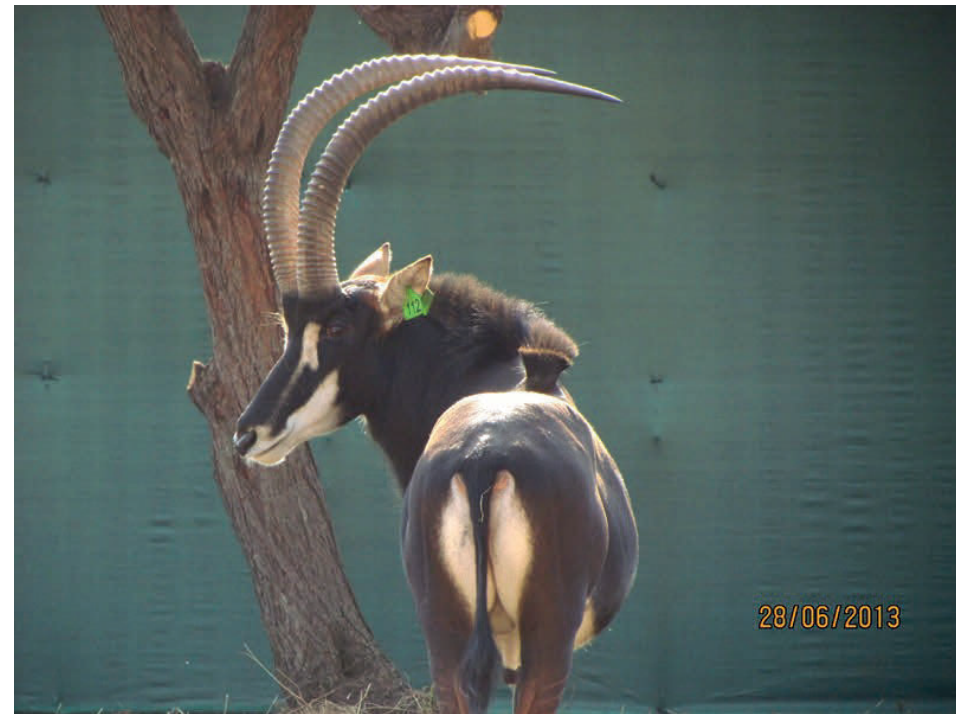

**LOT NO: 27** **Zambiese Swartwitpens / Zambian Sable Antelope**

Green 112 - Curve

Green 112

Green 112

Sire - "Madiba"

Exceptional Dam

**Young 43.25"+ Bull - Son of Madiba**

**Males = 1**

PRICE  
**R 850 000**

Tag	Green 112
Sex	Male
Birth date	02 Mar 2008
Age	5.6 years
Sire	Madiba 49.5"
Remarks	Measured 44" on 28/05/2013 - worked

Horn Measurements	
Date measured	17 Jul 2013
Left horn length	43.2"
Right horn length	41.5"
Base	10.5"
Longest tip	22.0 cm
Rings	37
Spread	12.0 "