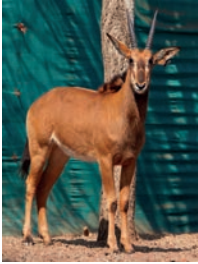

LOT NO: 2 Wes Zambiese Swartwitpens / Western Zambian Sable

Yellow 1 -