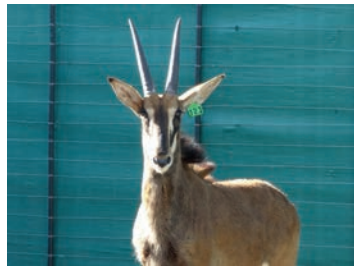

LOT NO: 38 **Zambiese Swartwitpens / Zambian Sable Antelope**

Green 123

3 Young Bulls - 15 - 17.25"

Males = 3

PRICE 38A
R 350 000

PRICE 38B
R 400 000

PRICE 38C
R 700 000

	Tag	Green 123 (A)	White 124 (B)	Red 125 (C)
Sex		Male	Male	Male
Birth date		03 Feb 2012	10 Feb 2012	13 Apr 2012
Age		1.6 years	1.6 years	1.4 years
Sire		Riaan 47"	Riaan 47"	Alfa 50"
Remarks		Exceptional tips	Exceptional tips	Young bull with lots of potential

Horn Measurements

	Green 123 (A)	White 124 (B)	Red 125 (C)
Date measured	17 Jul 2013	17 Jul 2013	17 Jul 2013
Left horn length	16.0"	17.3"	15.3"
Right horn length	15.8"	17.5"	15.5"
Base	7.0"	7.0"	7.0"
Longest tip	32.5 cm	30.0 cm	31.0 cm
Rings	3	6	3
Spread	8.0 "	10.0 "	8.0 "