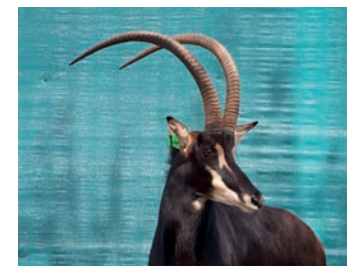

Running with "Falco" - Lot 13