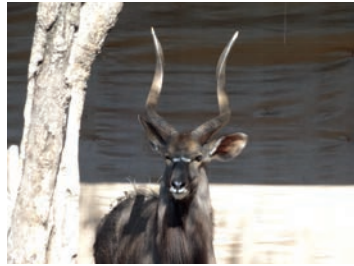

LOT NO: 80 Nyala - Geyl & Gemeet / Darded and Measured

Nyala Bull

Young 27" Nyala Bull - Beautiful Shape

Males = 1

PRICE
R 24 000

	Tag	No Tag
Sex		Male
Age group		Young adult
Remarks		Breeding Bull

Horn Measurements	
Date measured	08 Jul 2013
Left horn length	27.0 "
Right horn length	26.5 "
Spread	0.0 "