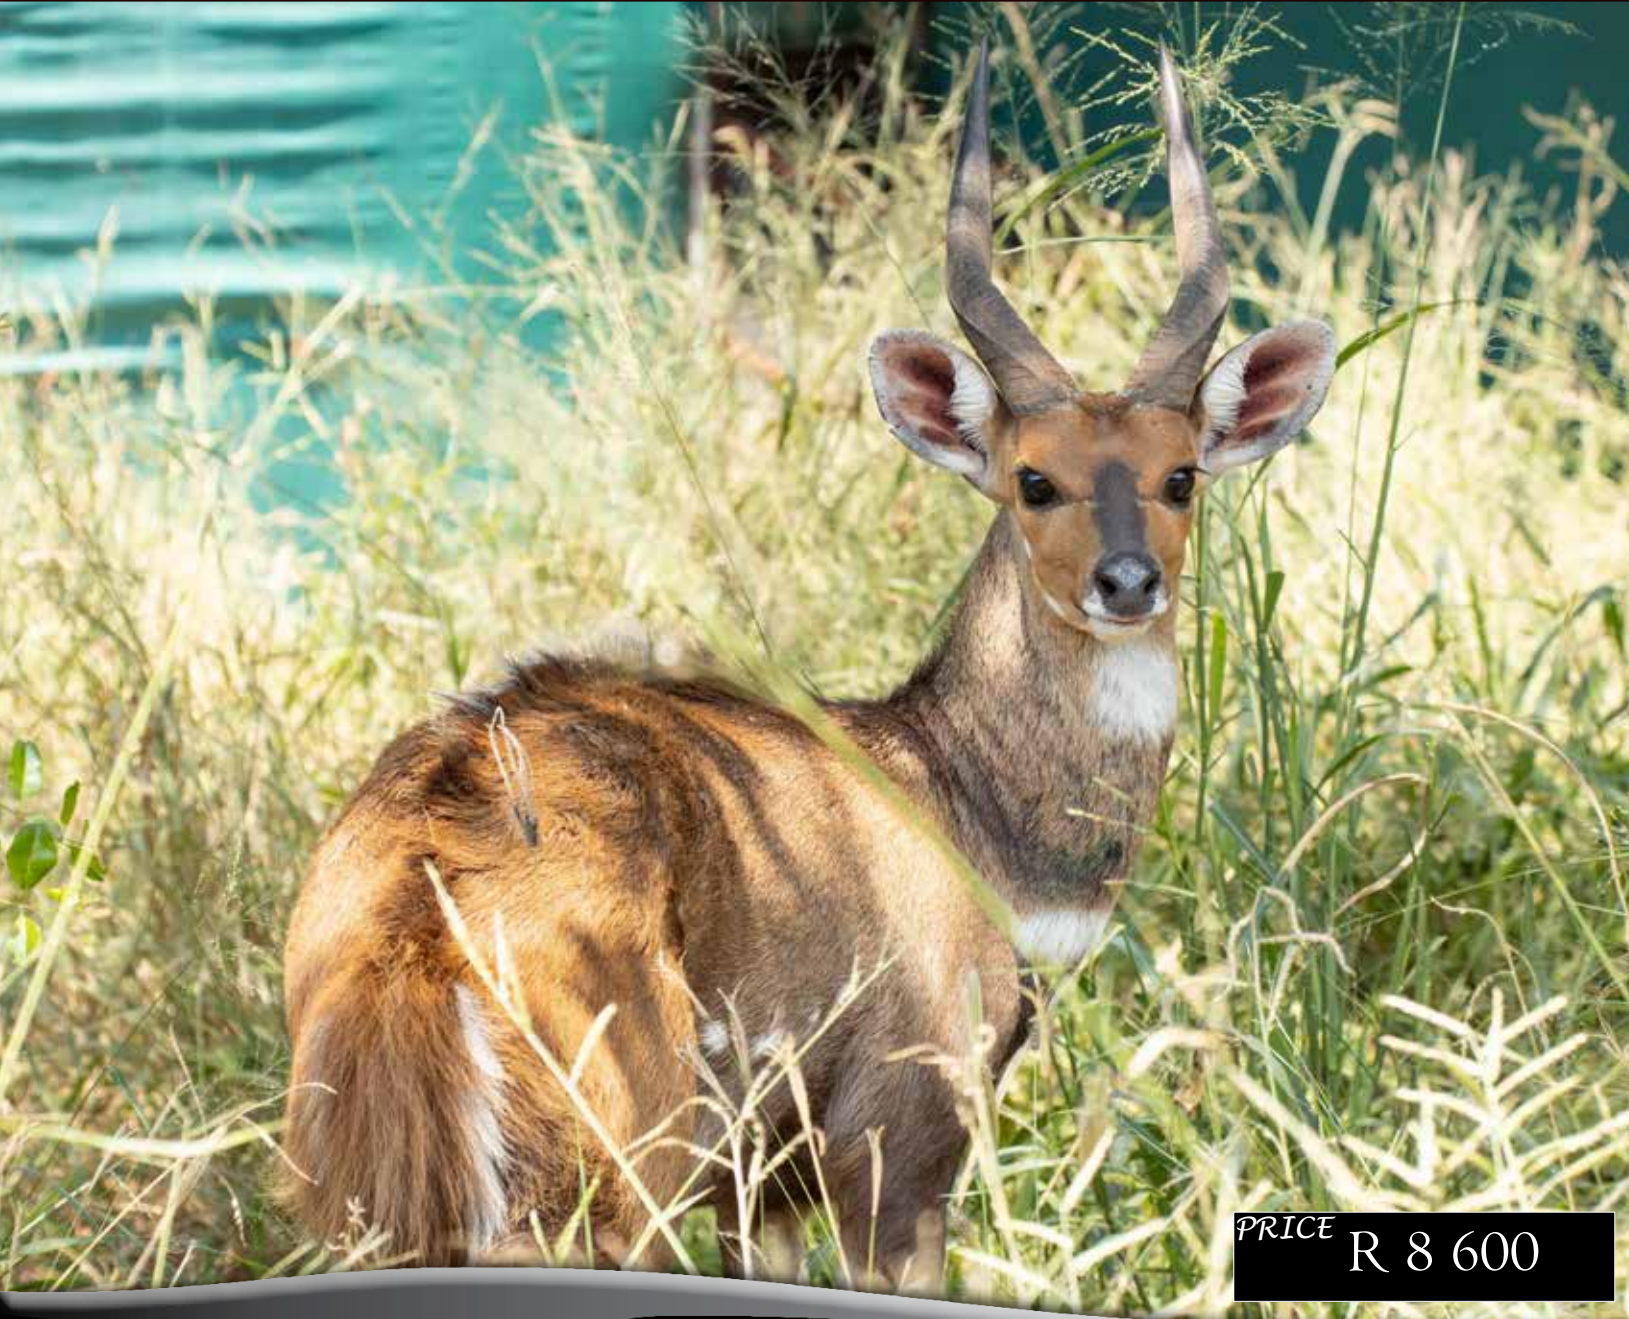

14 ⁶/₈" BUSHBUCK RAM

LOT 03

1 M : 0 F = 1

INFORMATION

Specie:	Bushbuck
Sex:	Male
Age catagory:	Sub adult
Boma:	B13

HORN MEASUREMENTS

Date measured:	18 March 2021
Horn length (L/R):	14 ⁶/₈" | 14 ⁴/₈"
Base (L/R):	6 ³/₈" | 6 ³/₈"
Spread:	4 ⁴/₈"
SCI:	41 ⁶/₈"

PRICE R 8 600