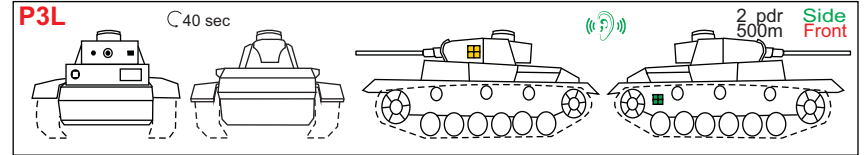

Parasit's Sapper & ATR Guide

Version July 2023- (c) by Parasit, permission to reproduce | 1.37.3 approved

Sturmpionier Punkte Achsen Panzer - Sapper Points axis Tanks

☒ Gunner dead	📡 can hear you well
■ all dead	📡 can hear you
⌚ Turret Turn Time	📡 needs hearing aids