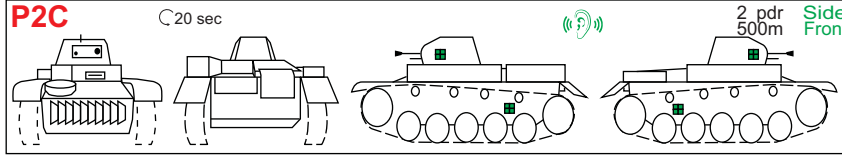

Parasit's Sapper & ATR Guide

Version July 2023- (c) by Parasit, permission to reproduce | 1.37.3 approved

Sturmpionier Punkte Achsen Panzer - Sapper Points axis Tanks

☒ Gunner dead	📡 can hear you well
■ all dead	📡 can hear you
⌚ Turret Turn Time	📡 needs hearing aids