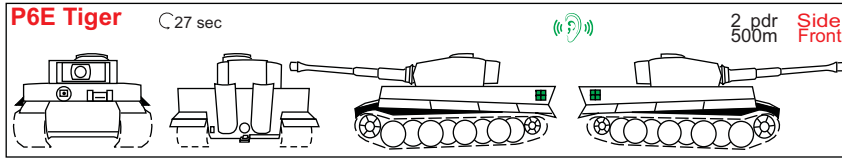

Parasit's Sapper & ATR Guide

Version July 2023- (c) by Parasit, permission to reproduce | 1.37.3 approved

Sturmpionier Punkte Achsen Panzer - Sapper Points axis Tanks

☒ Gunner dead	📡 can hear you well
■ all dead	📡 can hear you
⌚ Turret Turn Time	📡 needs hearing aids