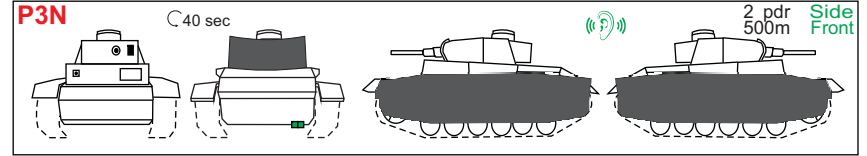

Parasit's Sapper & ATR Guide

Version July 2023- (c) by Parasit, permission to reproduce | 1.37.3 approved

Sturmpionier Punkte Achsen Panzer - Sapper Points axis Tanks

☒ Gunner dead	📡 can hear you well
■ all dead	📡 can hear you
⌚ Turret Turn Time	📡 needs hearing aids