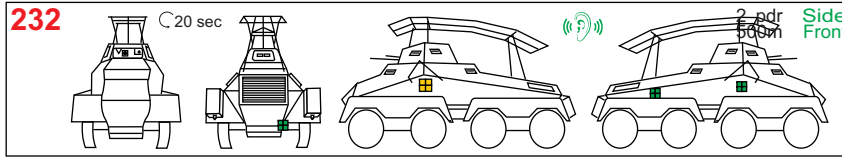

Parasit's Sapper & ATR Guide

Version July 2023- (c) by Parasit, permission to reproduce | 1.37.3 approved

Sturmpionier Punkte Achsen Panzer - Sapper Points axis Tanks

☒ Gunner dead	📡 can hear you well
■ all dead	📡 can hear you
⌚ Turret Turn Time	📡 needs hearing aids