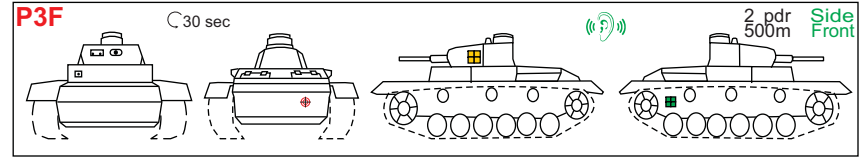

Parasit's Sapper & ATR Guide

Version July 2023- (c) by Parasit, permission to reproduce | 1.37.3 approved

Sturmpionier Punkte Achsen Panzer - Sapper Points axis Tanks

☒ Gunner dead	📡 can hear you well
■ all dead	📡 can hear you
⌚ Turret Turn Time	📡 needs hearing aids