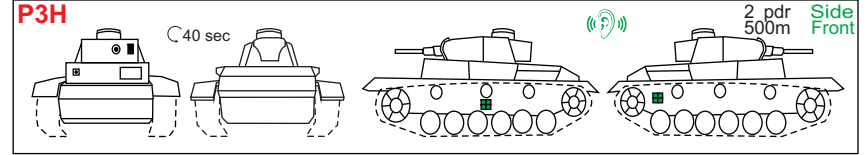

Parasit's Sapper & ATR Guide

Version July 2023- (c) by Parasit, permission to reproduce | 1.37.3 approved

Sturmpionier Punkte Achsen Panzer - Sapper Points axis Tanks

☒ Gunner dead	📡 can hear you well
■ all dead	📡 can hear you
⌚ Turret Turn Time	📡 needs hearing aids