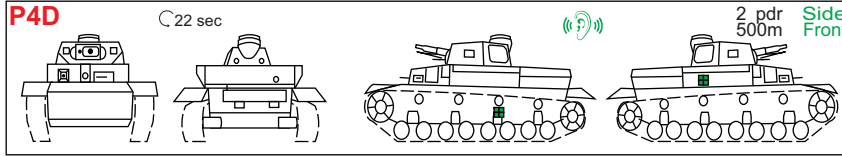

Parasit's Sapper & ATR Guide

Version July 2023- (c) by Parasit, permission to reproduce | 1.37.3 approved

Sturmpionier Punkte Achsen Panzer - Sapper Points axis Tanks

☒ Gunner dead	📡 can hear you well
■ all dead	📡 can hear you
⌚ Turret Turn Time	📡 needs hearing aids