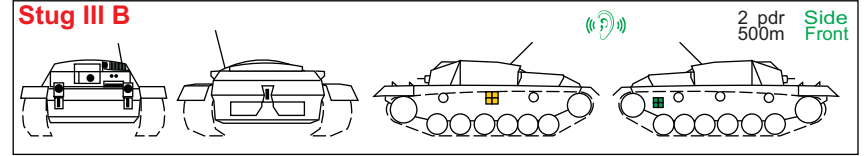

Parasit's Sapper & ATR Guide

Version July 2023- (c) by Parasit, permission to reproduce | 1.37.3 approved

Sturmpionier Punkte Achsen Panzer - Sapper Points axis Tanks

☒ Gunner dead	📡 can hear you well
■ all dead	📡 can hear you
⌚ Turret Turn Time	📡 needs hearing aids