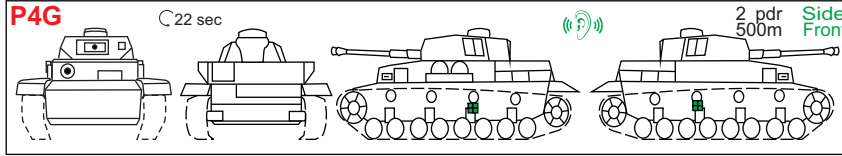

Parasit's Sapper & ATR Guide

Version July 2023- (c) by Parasit, permission to reproduce | 1.37.3 approved

Sturmpionier Punkte Achsen Panzer - Sapper Points axis Tanks

☒ Gunner dead	📡 can hear you well
■ all dead	📡 can hear you
⌚ Turret Turn Time	📡 needs hearing aids