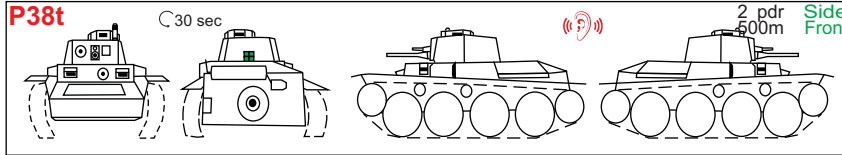

Parasit's Sapper & ATR Guide

Version July 2023- (c) by Parasit, permission to reproduce | 1.37.3 approved

Sturmpionier Punkte Achsen Panzer - Sapper Points axis Tanks

☒ Gunner dead	📡 can hear you well
■ all dead	📡 can hear you
⌚ Turret Turn Time	📡 needs hearing aids