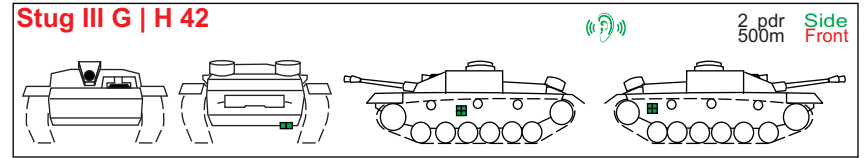

Parasit's Sapper & ATR Guide

Version July 2023- (c) by Parasit, permission to reproduce | 1.37.3 approved

Sturmpionier Punkte Achsen Panzer - Sapper Points axis Tanks

☒ Gunner dead	📡 can hear you well
■ all dead	📡 can hear you
⌚ Turret Turn Time	📡 needs hearing aids