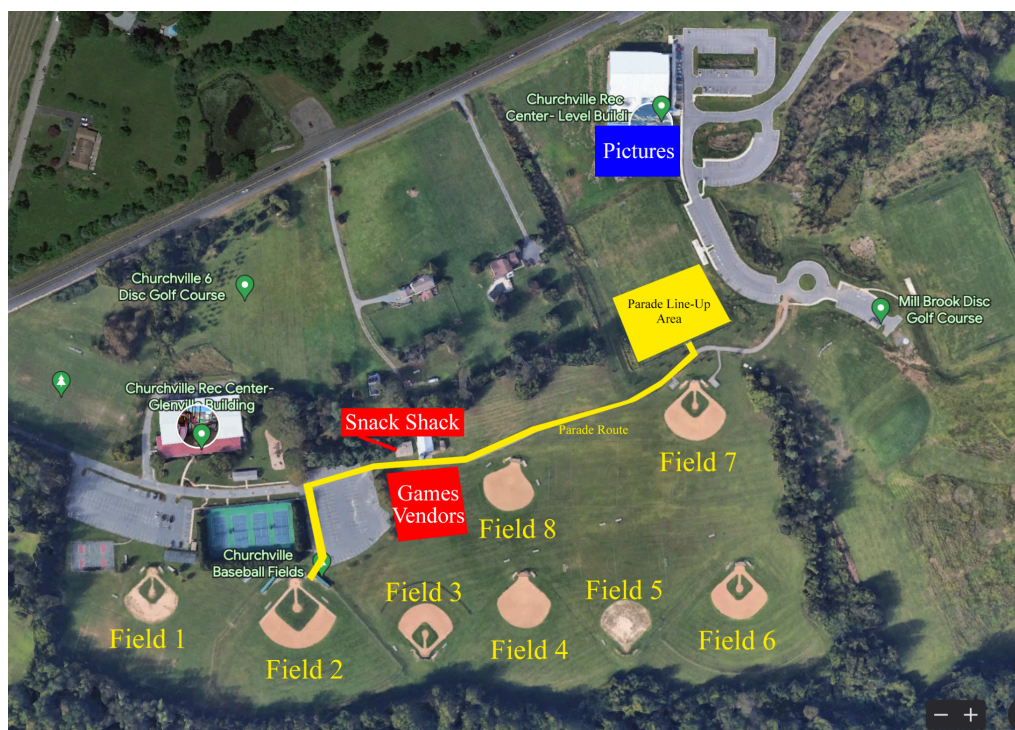

CHURCHVILLE BASEBALL

Opening Day 2026

April 18, 2026

Opening Day Timeline

9:00 - 4:00 - **Snack Shack - Open all day**

Snacks, drinks, hamburgers, hot dogs, candy, Churchville merch and more!

9:00 - 10:45 **Kids Home Run Derby Competition - Field 4**

9:00 - 10:45 - Activities: bounce houses, carnival games, snack shack, vendors

11:00 - Parade lineup - All teams

11:30 - Parade start - All teams

11:45 - Opening Ceremonies - Field 2

12:15 - 2pm "Over the Hill" home run contest

12:00 - 2pm Activities: bounce houses, carnival games, snack shack, vendors

1:00 - First Games - Fields 1,3,4,5,6,7 (team schedule below)

2:30 pm - Second round of games (team schedule below)