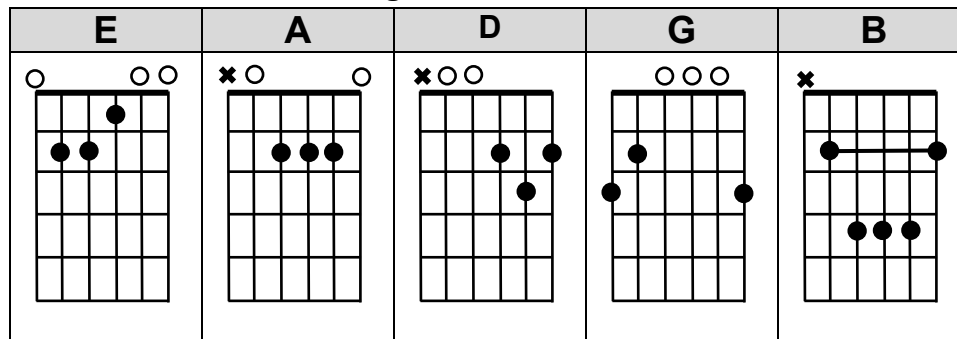

Woodshed

Background: This was the first song I'd written in over 25 years and it jump started a creative boom. It came to me from nowhere and was mostly written in about 10 minutes. It's meant to be a hard rocking song with a bit of southern rock flair in a Black Crowes kind of way but with a bit more guitar crunch like AC/DC. It's a simple but fun song that needs to be played with a band, and loud.

Written: September 2022

Arr.	Key	Time	Tuning	Tempo	Style	Capo
1	E	4/4	Standard	140	Hard/Southern Rock	None

Arrangement	1
Intro	E D A G E
Verse	E D A G E
Pre-chorus	B A E B A
Chorus	E D A G E
Bridge	B A B A

Chords Used in this Song