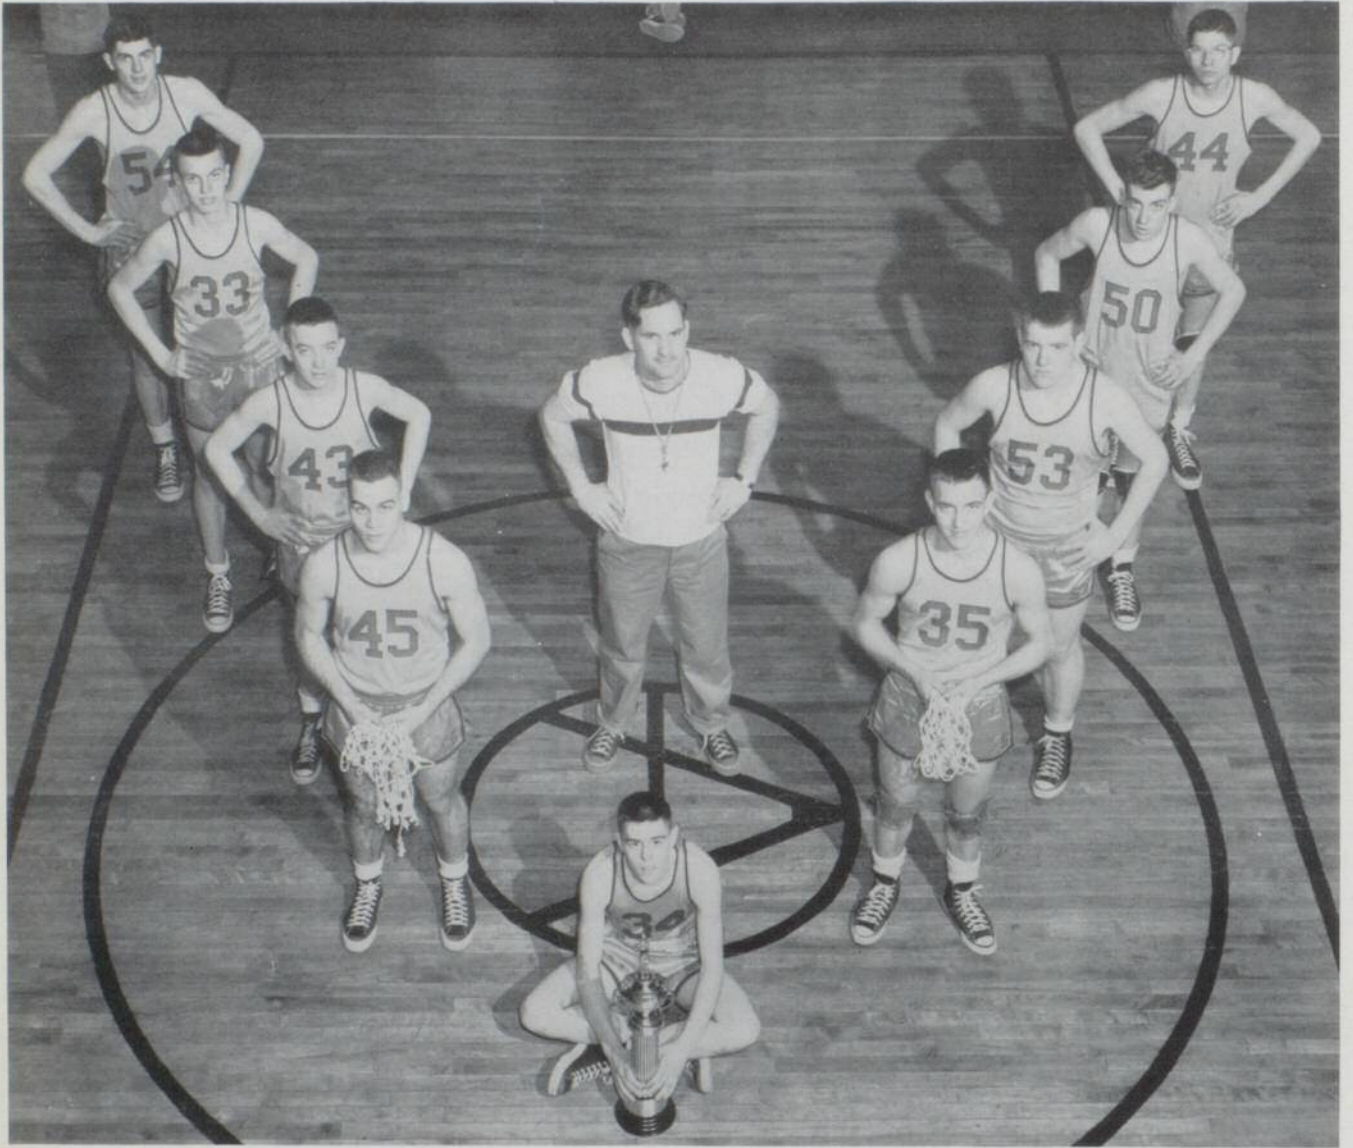

DRAGONS

G. Shunk

M. Hagan

F. Hardesty

W. Burroughs

J. Carpenter

Coach

Hileman

D. Shultz

V. Rohrer

G. Thompson

D. Sherwood