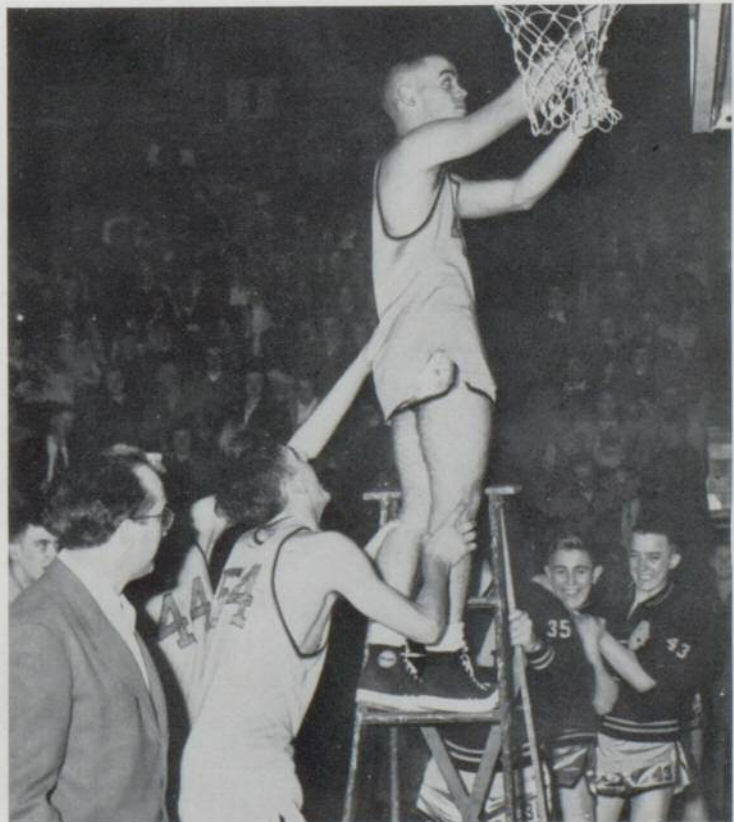

DOWN COMES THE NETS!