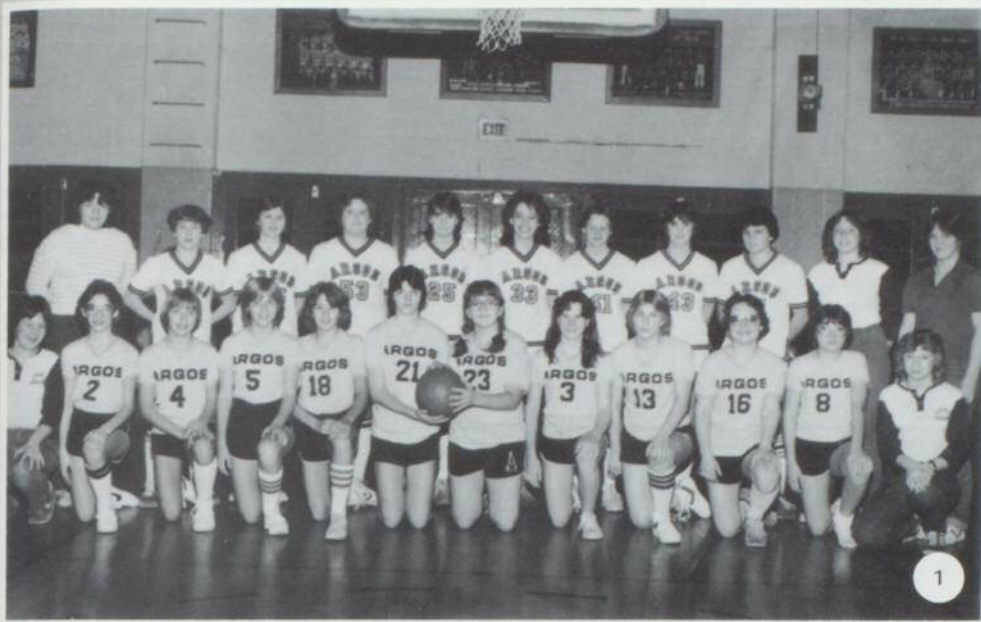

8TH GRADE GIRLS' BASKETBALL

	We	They
Plymouth	4	41
Culver	26	24
Rochester	16	21
LaVille	12	31
Bremen	6	44
Oregon Davis	13	17
Triton	26	41
Mentone	13	34

7th GRADE GIRLS' BASKETBALL

	We	They
Plymouth	17	12
Culver	22	16
Rochester	22	14
LaVille	10	28
Bremen	8	24
Oregon Davis	14	22
Triton	23	15
Mentone	18	16

7th GRADE ACHIEVES 5:3 RECORD