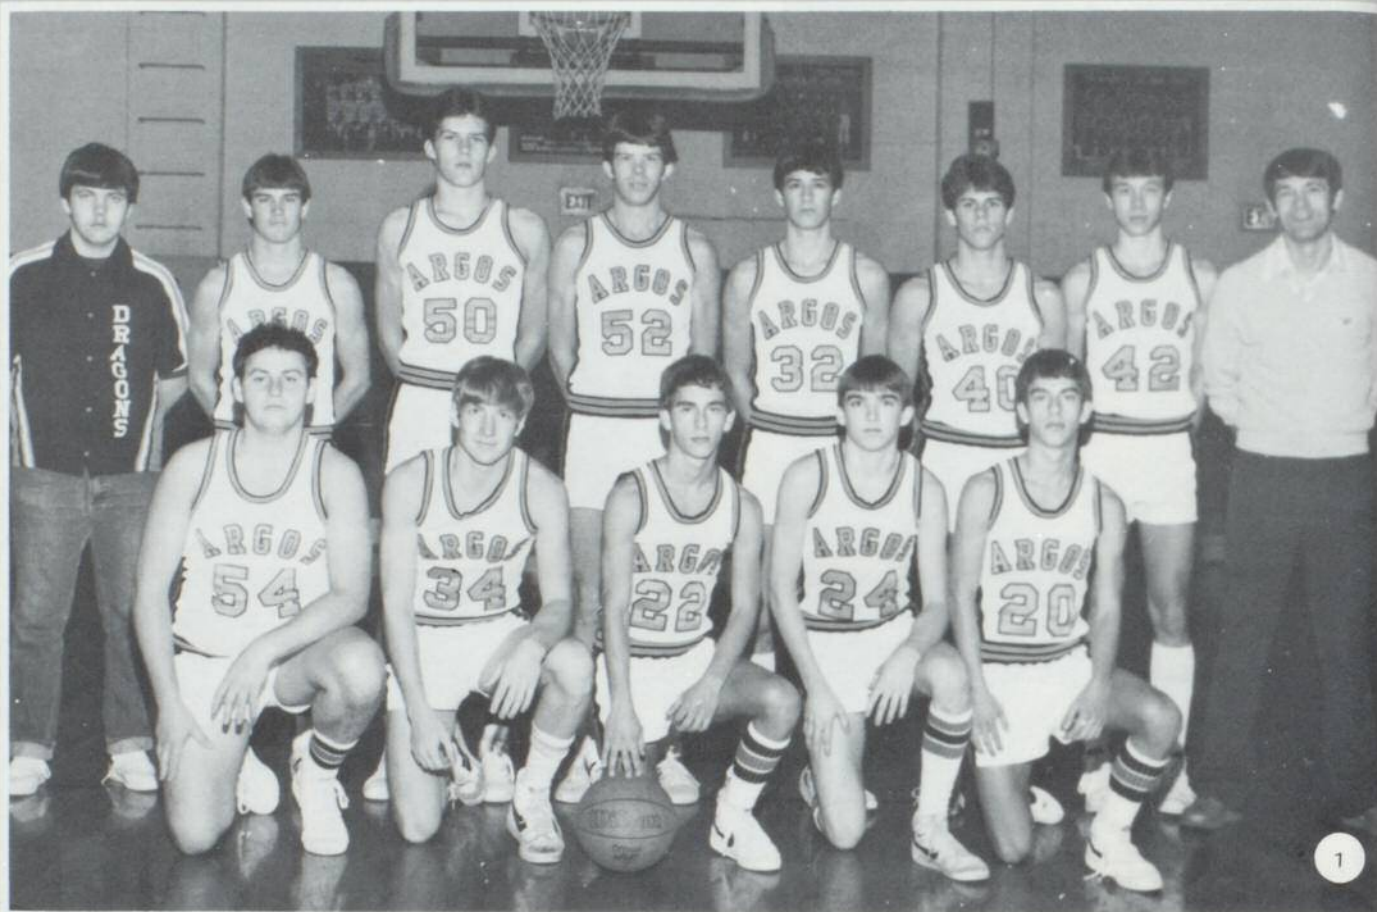

1

1 - VARSITY BASKETBALL

— Left to Right — Row 1 — Steve Duff, Alan Palmer, Dennis Calhoun, Jeff Gibbons, Doug Calhoun. Row 2 — Manager Tony Stone, Boyd Hollabaugh, Bill Stults, Dave Tuttle, Jon Eby, Bob Powell, Garry Eby, Coach Phil Weybright.

2 — Bill Stults jumps above everyone to shoot.

3 — Bob Powell takes control of the ball.

4 — The Dragons receive their bench blanket at a pep rally.

The Dragons ended the season with a 16-6 record. After beating CMA in the Sectional 90-55, the Dragons went on to play Plymouth in the final breath-taking game. Coach Weybright said, "We played our best 24 minutes ever." Even though we did not win the Sectional, the Dragons came home to a proud community.