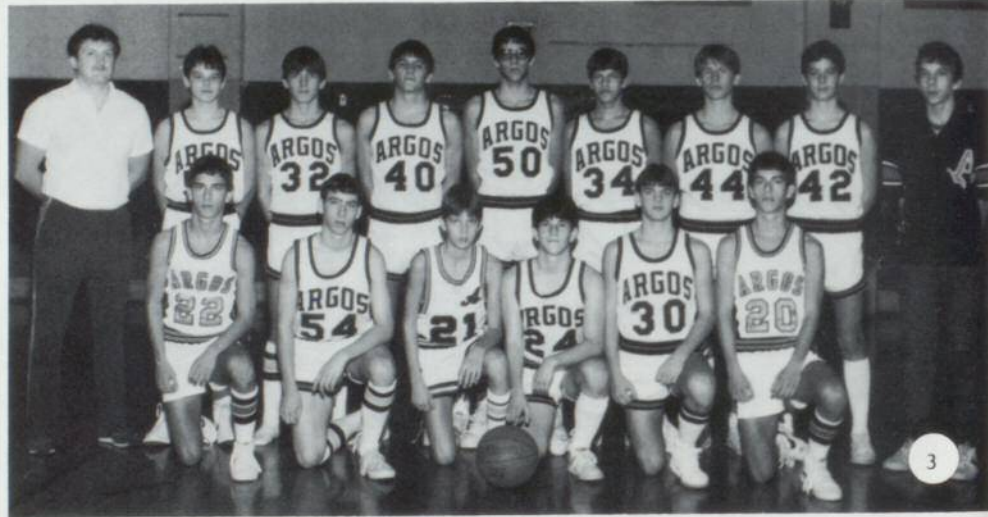

1 — Steve Powell and Dave Crum try to retrieve the ball.
2 — Phil Savage shoots while John O'Dell waits to rebound.
3 — B-TEAM BASKETBALL — Left to Right — Row 1 — Dennis Calhoun, Tim Lee, Troy Gates, Roger Grossman, Jerry Stone, Doug Calhoun. Row 2 — Coach Boyd Davis, Jeff Herrin, John O'Dell, Phil Savage, Dave Crum, Brian Jennings, Steve Powell, Jeff Shivers, Manager Steve Albright.
4 — Roger Grossman dribbles the ball down court.
5 — Brian Jennings attempts to reach the ball.

SCOREBOARD

	We	They
TVHS	41	38
North Miami	34	28
Westville	55	38
Knox	35	39
Jimtown	38	30
Oregon Davis	38	58
Holiday Tourney	34	40
LaCrosse	37	27
CMA	51	36
Caston	37	48
Bi-County		
Culver	45	33
Bremen	40	53
LaVille	43	26
Washington Twp.	36	38
Triton	32	35
Culver	35	51
John Glenn	45	50 OT
Bremen	23	48
Marion	39	62