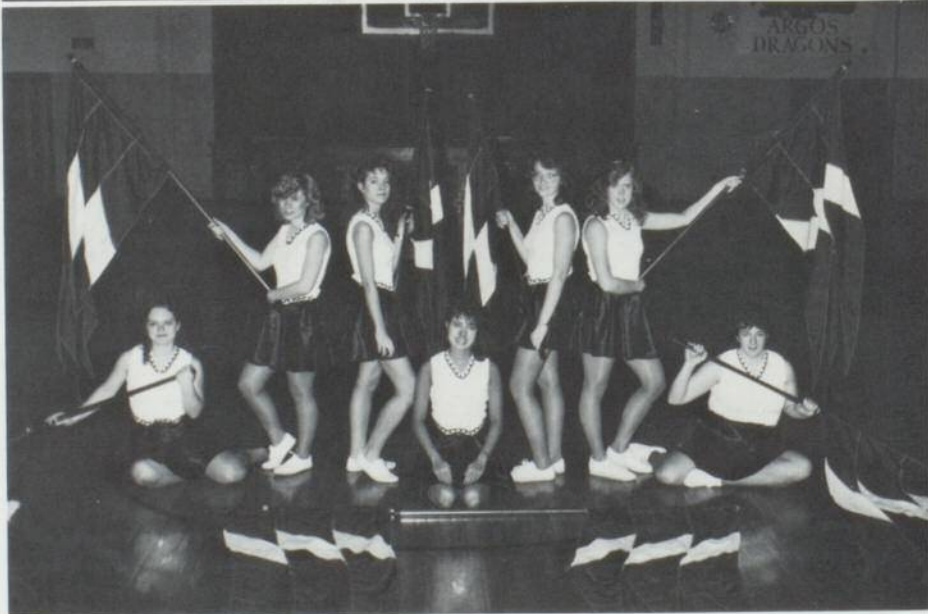

Lower Right — FLAGS — Left to Right — Sitting
— Carla Cowger, Peggy Rickman, Jodi Grossman.
Standing — Camma Capes, Jennifer Trump, Mi-
chelle Thomas, Heather Burnett.

Lower Left — Jennifer Trump, Jodi Grossman,
and Camma Capes perform during the Blueberry
Parade.

The Poms performed at various parades, all
home games, and at Notre Dame. They practiced
two or three times a week before school and for
four hours a week during the summer. The Poms
were sponsored by Ronda Calhoun. The Flags per-
formed during parades and at home games. They
practiced twice a week. The seven Flag members
worked together to make up their own routines.
The Swing Choir performed at various churches, at
the Plymouth Junior Miss Contest, and for the
Christmas Special on Channel 34. They practiced
five or six times before every performance. They
were sponsored by Tami Brock.