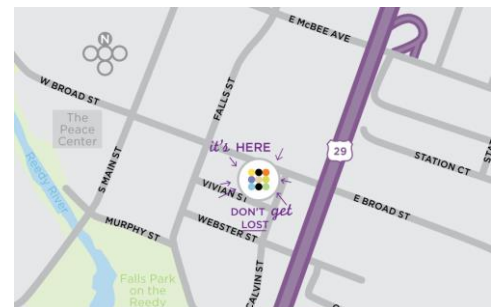

### Directions from I-85 North/South:

- \*Take 385 North off of I-85
- \*Take a left onto Church Street then right onto East Washington Street.
- \*Take next left onto Spring Street then a left onto East Broad Street.
- \*The Hotel will be on your right.