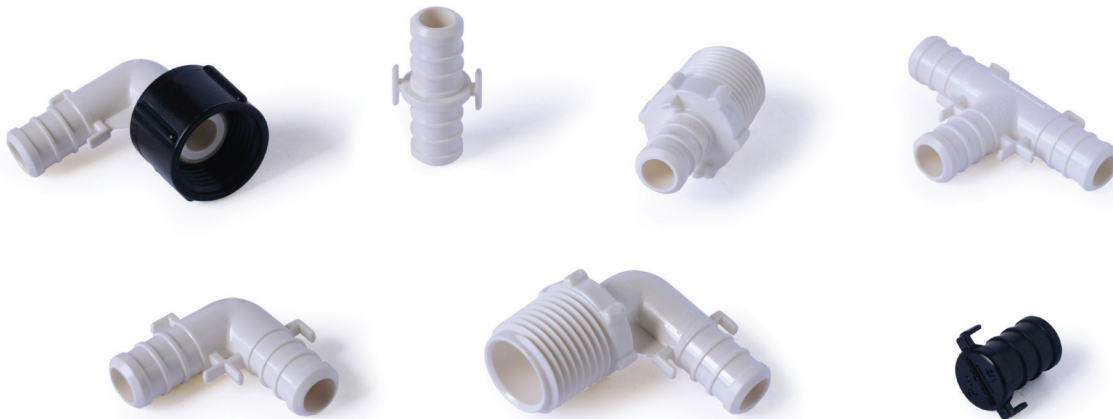

Now Available: Plastic PEX

Material

- ACUDEL 22000
- Superior to brass and other plastic fittings in aggressive water conditions
- Resists mineral build up and corrosion
- Strong mechanical toughness
- Made in North America

Reliability

- 25 year limited lifetime warranty
- Proven market performance
- Eliminates faulty installation
- Improves flow rate

Quality

- Proprietary PPSU product design and molding process
- Best geometry in class – lighter, stronger parts
- Better design includes gentle radius
- Locating tabs align your crimp or expansion ring perfectly every time

Availability

- F1960 – 29 items in stock
- F2159 – 40 items in stock

F2159

F1960

Fittings Available

PLASTIC F2159 PEX FITTINGS

ITEM NO.	DESCRIPTION
506105	3/4" × 1/2" Elbow
506106	1/2" Elbow
506107	3/4" Elbow
506108	1" Elbow
506109	1/2" MIP Elbow
506110	3/4" × 1/2" MIP Elbow
506111	3/4" MIP Elbow
506117	1/2" Female Swivel Adapter
506119	1/2" FIP Swivel Elbow w/ Ribnuts
506121	1/2" FIP Swivel Elbow w/ Wingnuts
506124	3/4" Swivel Adapter w/ Ribnuts
506125	1/2" Coupling
506126	3/4" Coupling
506127	1" Coupling
506128	3/4" × 1/2" Coupling
506129	1" × 1/2" Coupling
506130	1" × 3/4" Coupling
506131	1/2" MIP × 3/4" Adapter
506132	3/4" MIP × 1/2" Adapter
506133	1/2" MIP Adapter

PLASTIC F1960 PEX FITTINGS

ITEM NO.	DESCRIPTION
506003	1/2" Plug
506004	3/4" Plug
506005	1" Plug
506006	1/2" × 1/2" × 1/2" Tee
506007	1/2" × 1/2" × 3/4" Tee
506008	3/4" × 1/2" × 1/2" Tee
506009	3/4" × 1/2" × 3/4" Tee
506010	3/4" × 3/4" × 1/2" Tee
506011	3/4" × 3/4" × 3/4" Tee
506029	1" × 1" × 1/2" Tee
506012	1" × 1" × 3/4" Tee
506027	1" × 3/4" × 1" Tee
506028	1" × 3/4" × 3/4" Tee
506013	1" × 1" × 1" Tee