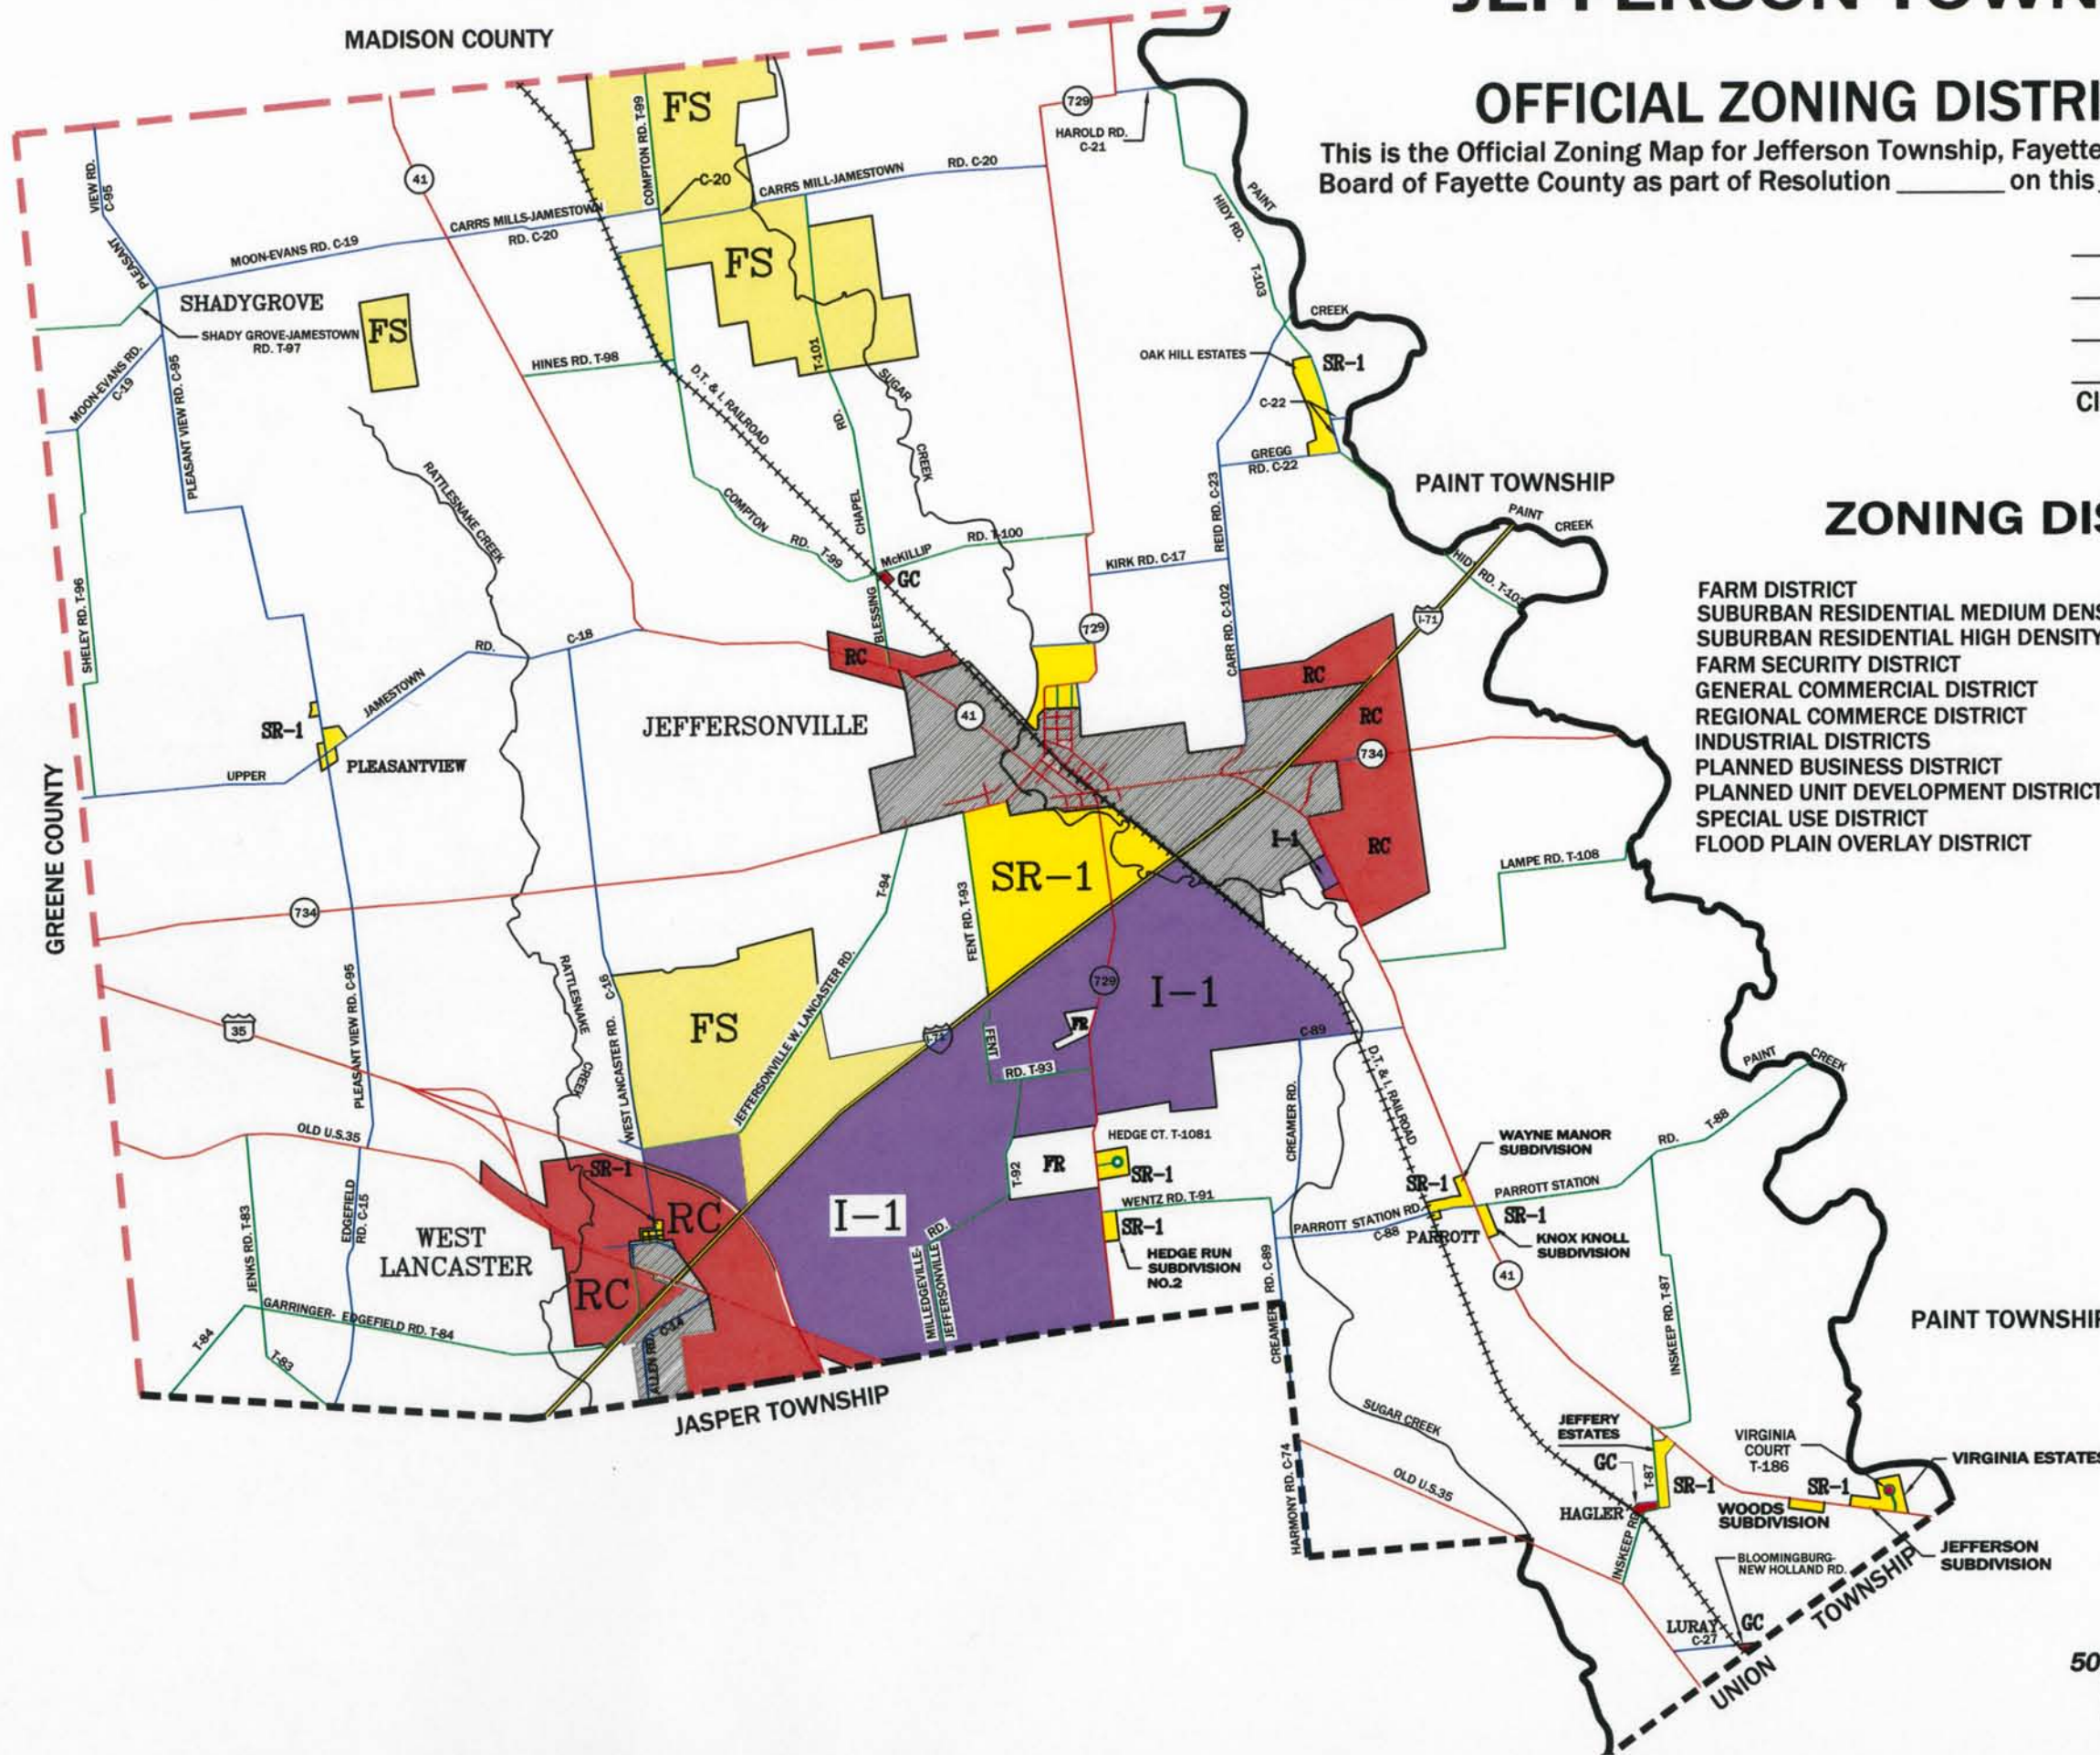

FAYETTE COUNTY ZONING RESOLUTION JEFFERSON TOWNSHIP

OFFICIAL ZONING DISTRICT MAP

This is the Official Zoning Map for Jefferson Township, Fayette County, Ohio, adopted by the Board of Fayette County as part of Resolution _____ on this ___ day of _____, 2007

Clerk

ZONING DISTRICTS

- F FARM DISTRICT
- SR-1 SUBURBAN RESIDENTIAL MEDIUM DENSITY DISTRICT
- SR-2 SUBURBAN RESIDENTIAL HIGH DENSITY DISTRICT
- FS FARM SECURITY DISTRICT
- GC GENERAL COMMERCIAL DISTRICT
- RC REGIONAL COMMERCE DISTRICT
- I-1, I-2 INDUSTRIAL DISTRICTS
- PB PLANNED BUSINESS DISTRICT
- PUD PLANNED UNIT DEVELOPMENT DISTRICT
- SU SPECIAL USE DISTRICT
- FP FLOOD PLAIN OVERLAY DISTRICT

F	
SR-1	
SR-2	
FS	
GC	
RC	
I-1, I-2	
PB	
PUD	
SU	
FP	