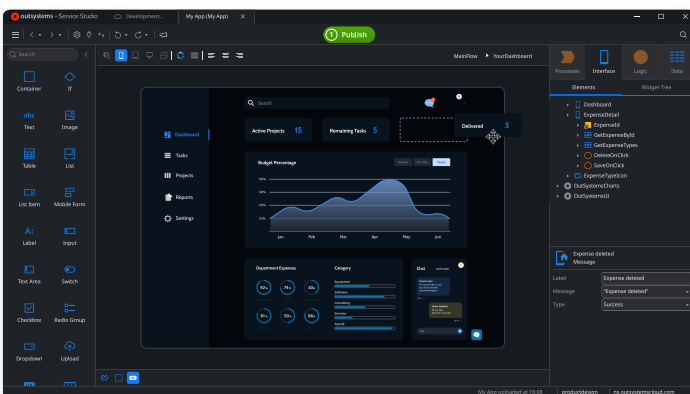

Evolve and adapt as your needs do.

Full app lifecycle control. AI-powered dependency and impact analysis, plus self-healing capabilities.