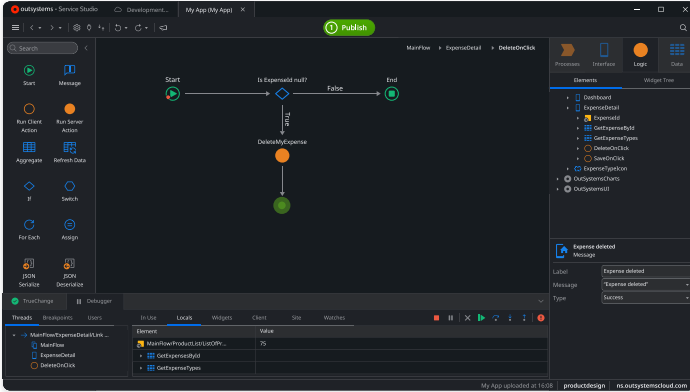

Not all **App Dev Platforms** are created equal

Visual. Model-driven.
AI-powered app development.

Create your apps in less time with our powerful tools, templates, connectors all in a single platform.

Mission-critical. Enterprise.
Ready for the toughest jobs.

Cloud-native scalability and high availability, combined with essential governance and security controls.