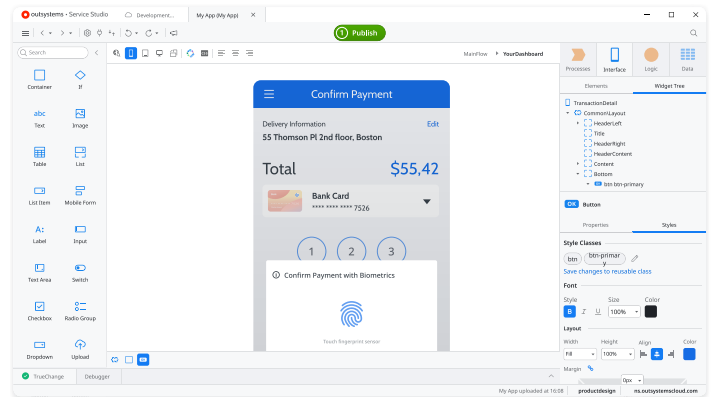

Not all **App Dev Platforms** are created equal

Visual. Model-driven.
AI-powered app development.

Create your apps in less time with our powerful tools, templates, connectors all in a single platform.

Mission-critical. Enterprise.
Ready for the toughest jobs.

Cloud-native scalability and high availability, combined with essential governance and security controls.

Evolve and adapt as your needs do.

Full app lifecycle control. AI-powered dependency and impact analysis, plus self-healing capabilities.

Ready to experience the future of app development?

[Talk to an Expert](#)