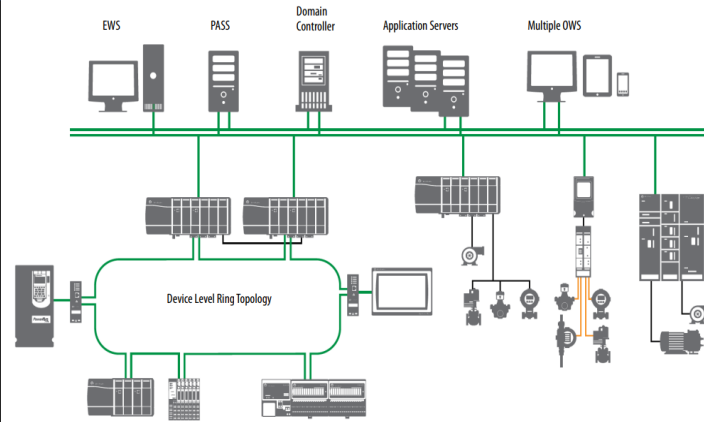

What We Have Become

Engineering

We are your control system engineering firm. Our team of dedicated professionals will help step you through the sometimes complicated steps to project success. Our primary focus is Process, Electrical, OT/IT and PLC/DCS system design.

Quality is part of our culture. We follow our stringent QA/QC processes which include IVT, CAT and SAT. Each electronically documented through our cloud-based software solution called TurnKEY Optimization. Ensuring when we arrive on site, we are 99% confident in our deliverables.