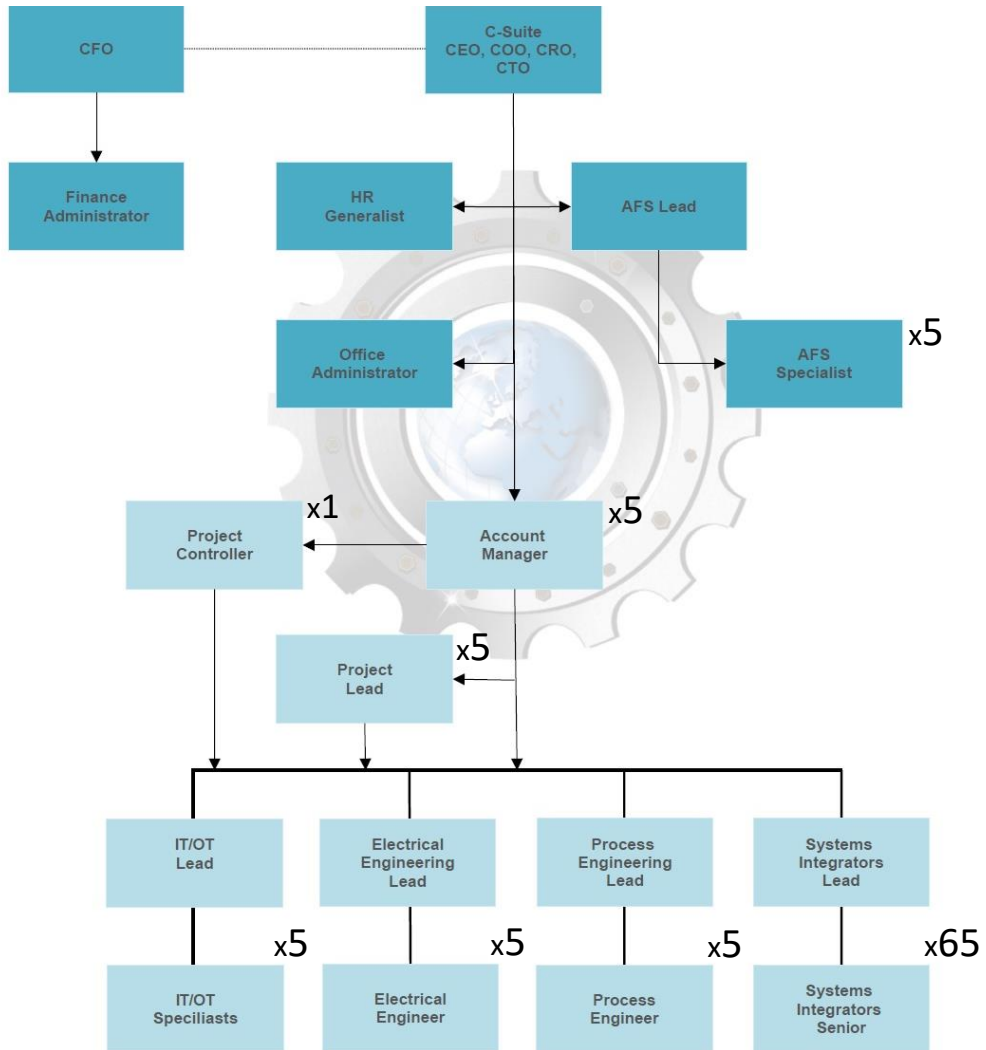

How We are Organized