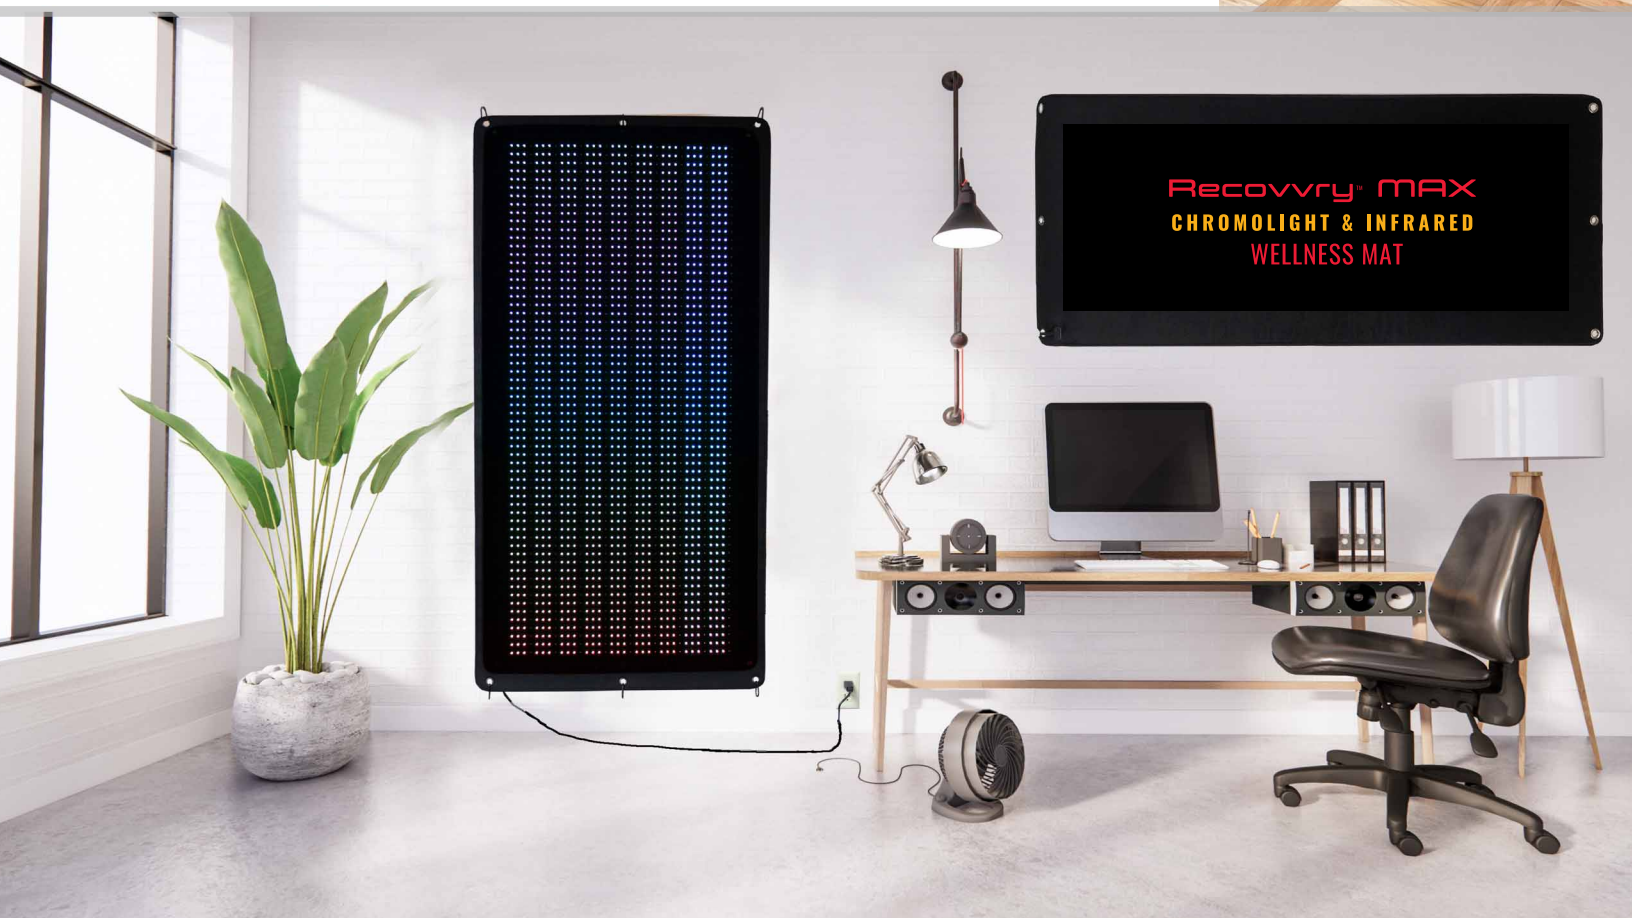

VERSATILE DOOR/WALL MOUNT MAT

Easy Install.

PERFECT BALANCE ENERGY POWER.