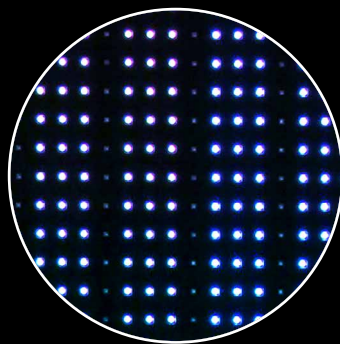

WHITE
Clarity &
Wellness