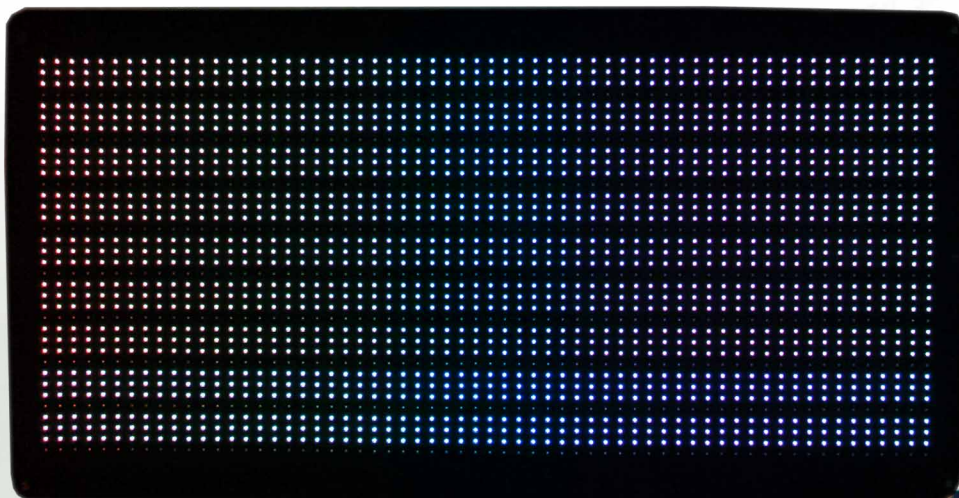

Fitness Recovery Endurance
Energy & Strength
Sleep & Improved Mental Acuity
Weight Management

The **Recovrvy Max LED Body Mat** has selective **TRI-CHIP with RED, GREEN, BLUE + NIR** advances in LED technology have improved dramatically in recent years and chromolight systems are more affordable and more functional than ever.
Light Up Your Life—with Energized Optimized Wellness Light!

ENERGIZED LIGHT OPTIMAL WELLNESS
SOFT. FLEXIBLE. DURABLE. PORTABLE.

Featuring Smart Chromolights (R, G, B, W + NIR)

Width
26"/66 cm

Length 62.2"/ 158 cm

YOGA STRETCH MEDITATION

Rapid Tension Relief

VERSATILE DOOR/WALL MOUNT MAT