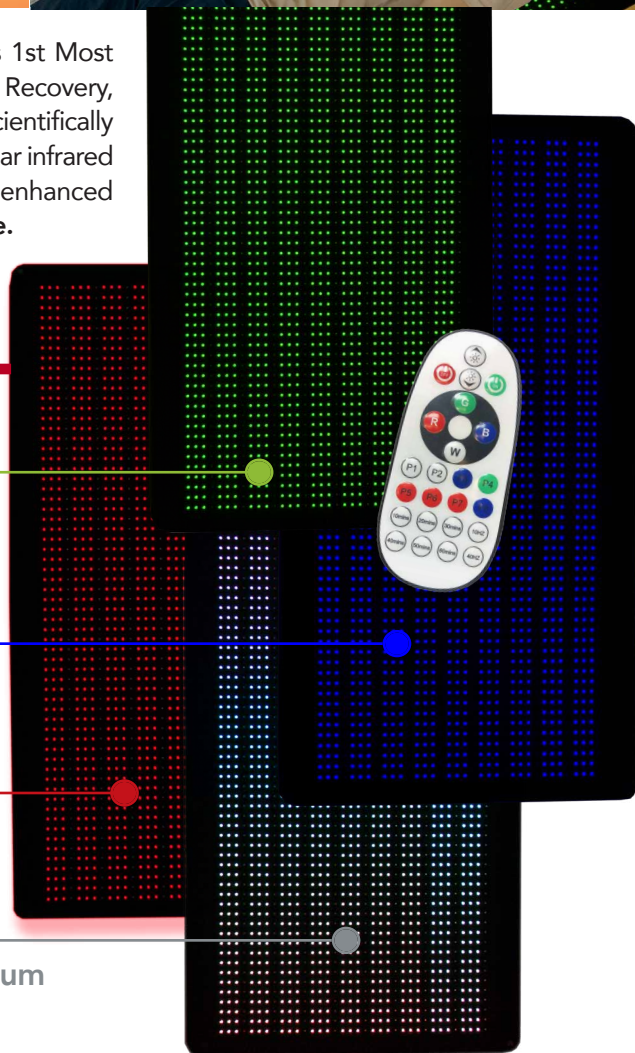

WHITE:

CHROMOLIGHT-WHITE-Full Spectrum

Sixteen (16) Pre-Set Programs for Optimized Mind & Body Wellness, Massage & Performance Recovery

AESTHETIC TREATMENTS

- 1 TONE & SMOOTH
- 2 BRIGHTEN
- 3 CLEANSING

WEIGHT MANAGEMENT, FITNESS, RECOVERY & ENERGY

- 4 WEIGHT MANAGEMENT
- 5 FITNESS RECOVERY & STRENGTH
- 6 MUSCLE RELAX
- 7 ENERGY & ENDURANCE

MASSAGE PROGRAMS

- 8 STRESS REDUCTION Massage
- 9 FLUID ACTIVATION Massage
- 10 FLEXIBILITY Massage
- 11 DEEP MUSCLE Massage

CLARITY, STRESS REDUCTION & SLEEP

- 12 CALM & CLARITY
- 13 MOOD BOOST
- 14 MIND WELLNESS
- 15 AM-POWER UP
- 16 PM-DEEP SLEEP

Recovery® MAX
CHROMOLIGHT & INFRARED
WELLNESS MAT