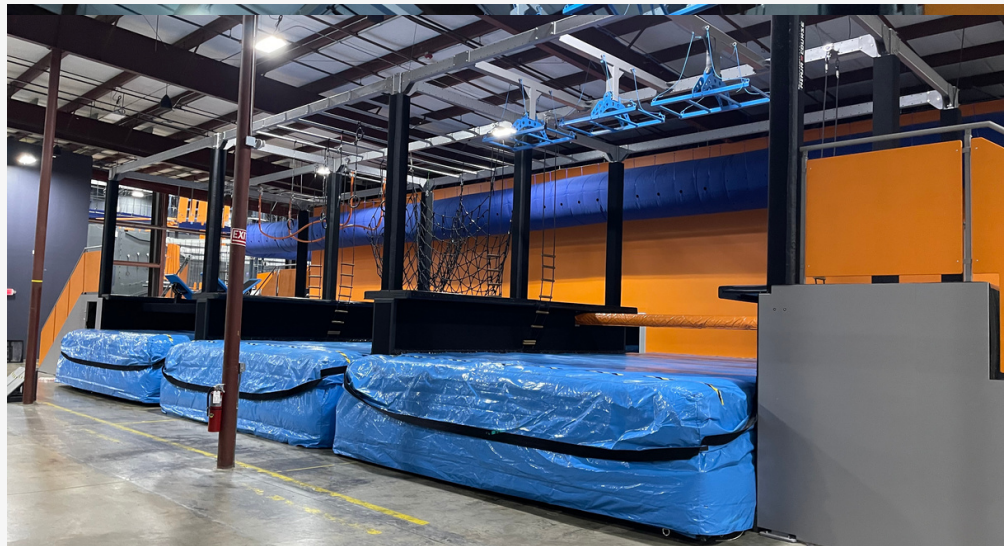

DESCRIPTION

- Elevated course with airbag system
- Airbags and blowers included
- 2 lanes - 6 elements total
- More photos available
- Can be shipped and installed for an additional fee