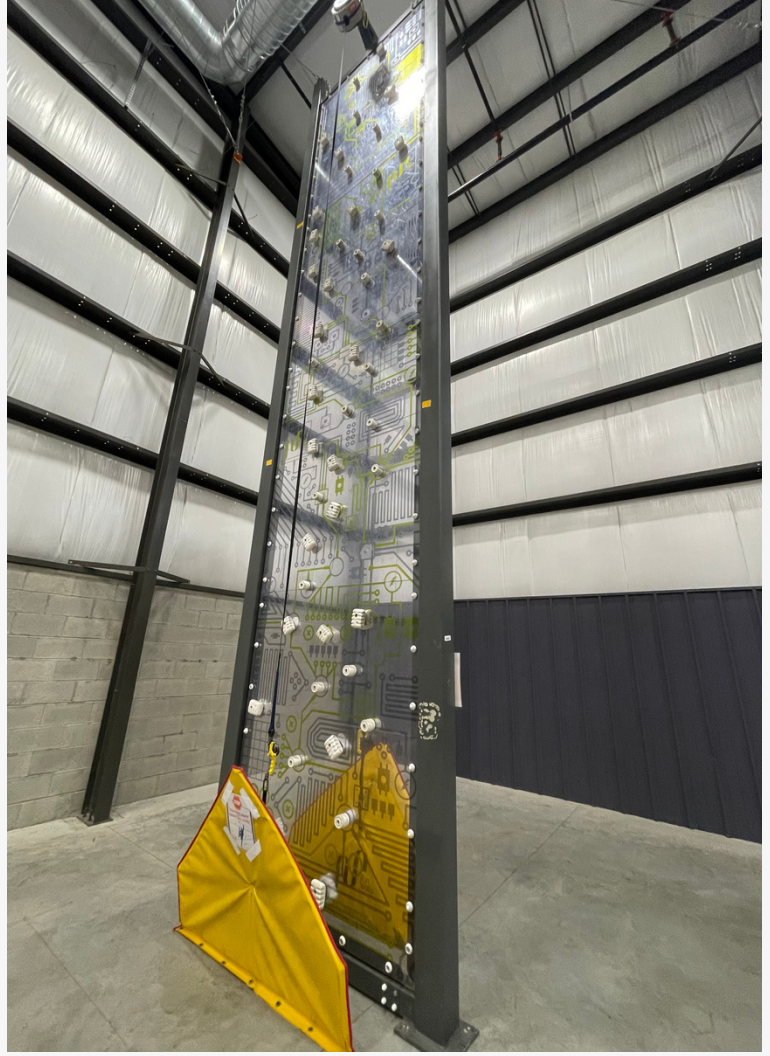

CLIMBING WALLS

6- FACE TO FACE CIRCUIT BOARD

- 2 climbs
- Clear wall to see the climber on the other side.
- Auto belays available for purchase
- Installation not included
- 26 ft tall

$10,000

7- MULTI CLIMB

- 4 climbs
- Each tower has a different challenge
- Auto belays available for purchase
- Installation not included
- 26 ft tall

$12,000