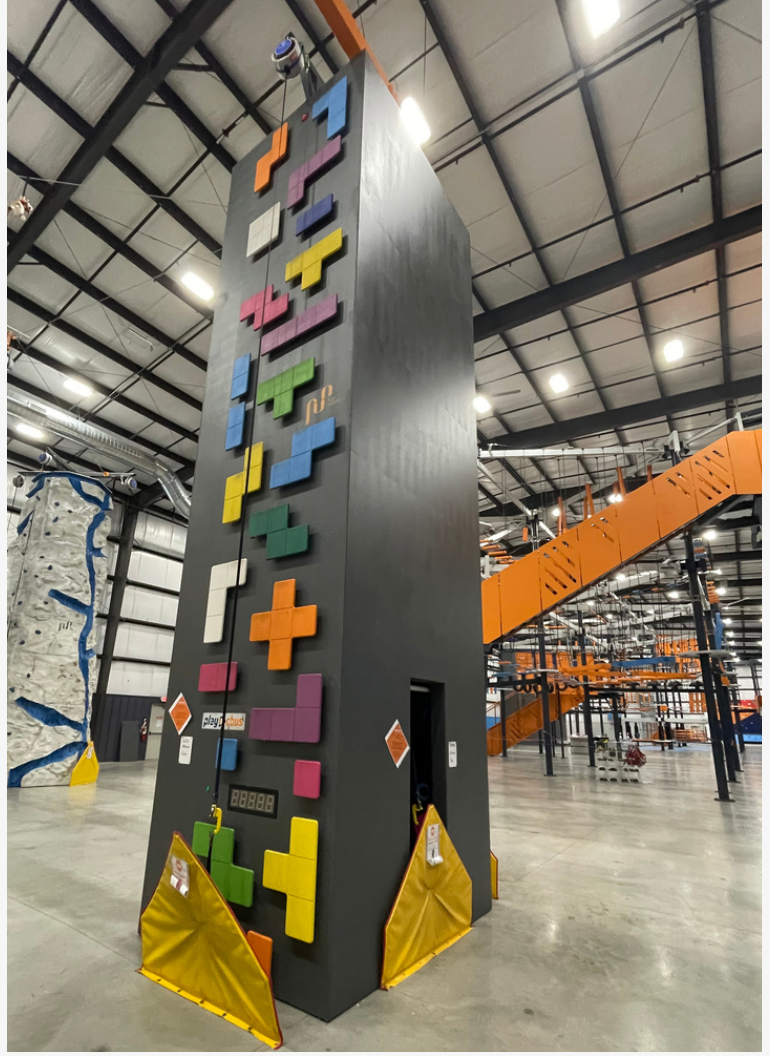

CLIMBING WALLS

3 - FUN WALL

- 3 climbs
- two external climbs
  - one with “tetris” shapes
  - one with bricks
- one internal “chimney” climb

3 - FUN WALL (CONT.)

- Auto belays available for purchase
- Installation not included
- 26 ft tall

$16,000