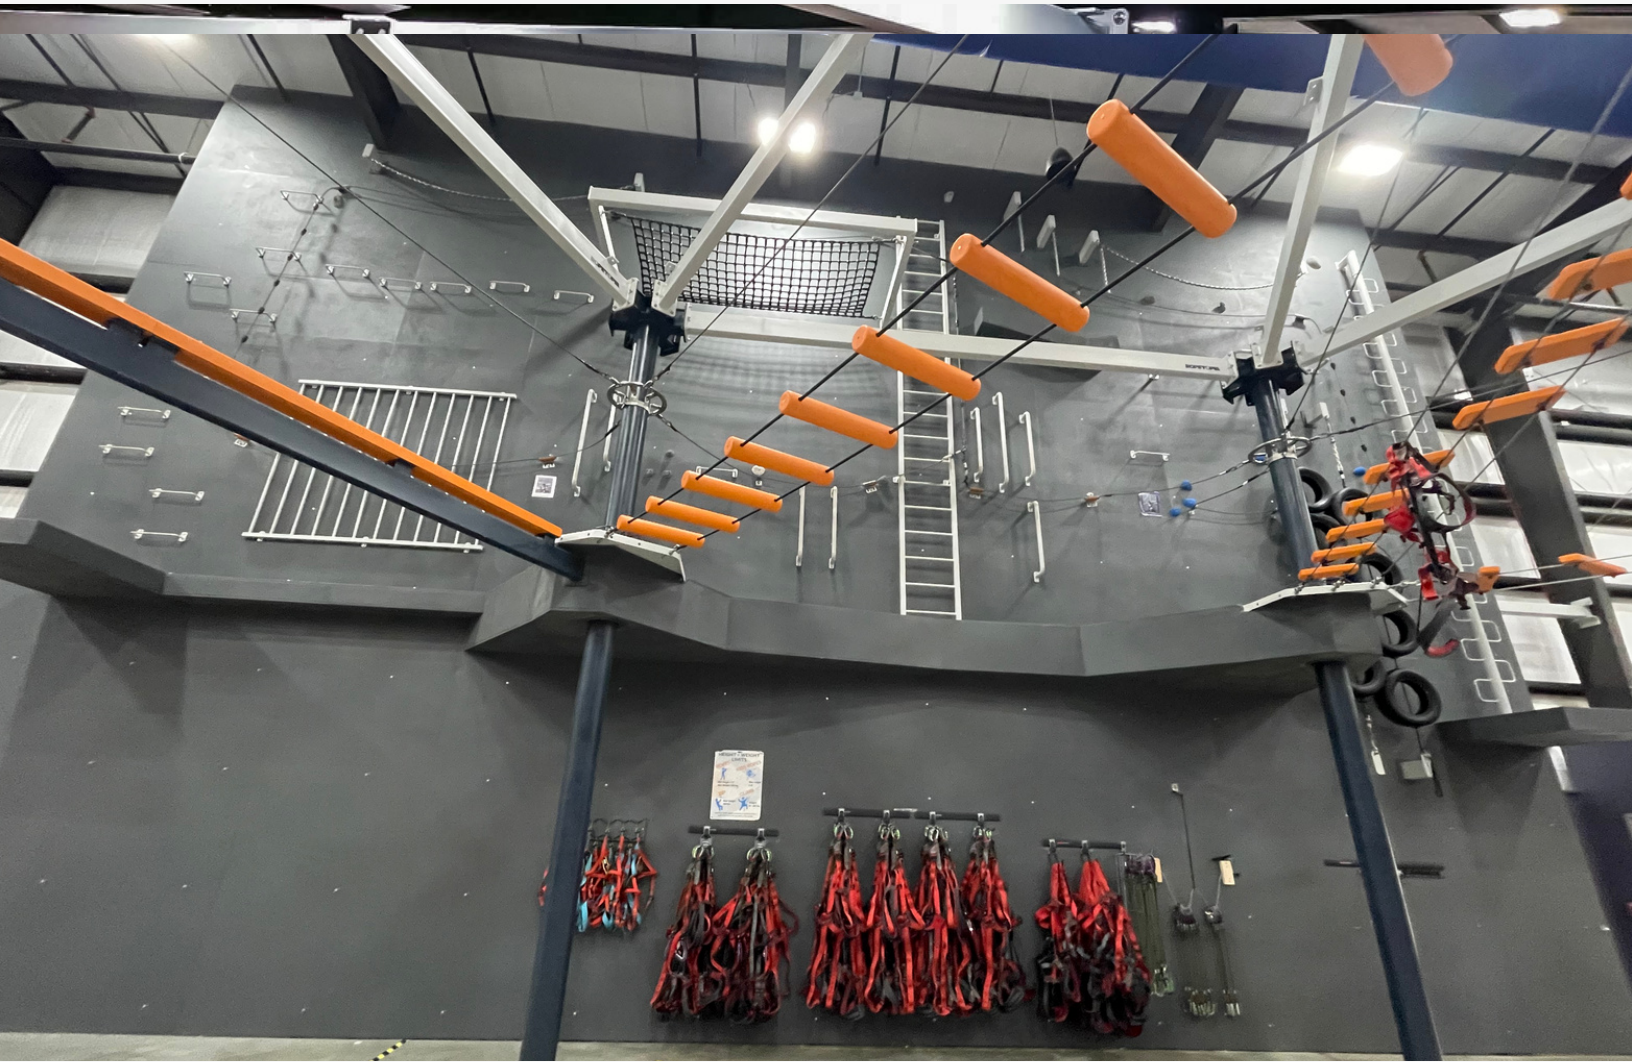

VIA FERRATA WALLS(2) - $25,000EA

DESCRIPTION

- Steel frame
- Can include lifeline system
- Multiple levels
- Could be used as a climbing wall
- Great addition to the ropes course