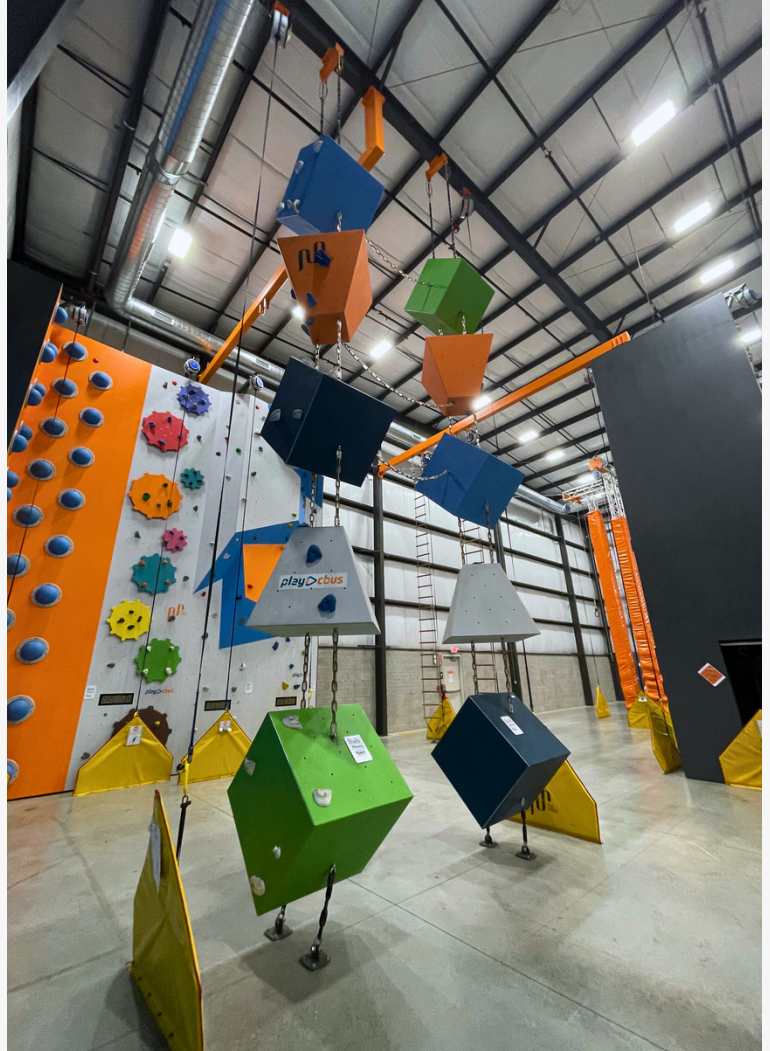

NINJA COURSE - \$60,000

DESCRIPTION

- Elevated course with airbag system
- Airbags and blowers included
- 2 lanes - 6 elements total
- More photos available
- Can be shipped and installed for an additional fee

CLIMBING WALLS

1 - GEOMETRIX DOUBLE

- 2 climbs
- 5 suspended three dimensional shapes per climb
- Auto belays available for purchase
- Installation not included
- 26 ft tall

\$3,000

2 - FIXED WALL

- 4 climbs
 - one climb with dome holds
 - one climb with turning gears
 - two climbs with outcroppings
- Auto belays available for purchase
- Installation not included
- 26 ft tall

\$16,000

CLIMBING WALLS

4- ICE VEIN WALL

- 4 climbs
- Looks like a mountain with a vein of ice through it.
- Auto belays available for purchase
- Installation not included
- 26 ft tall

\$16,000

5- ROPE LADDERS