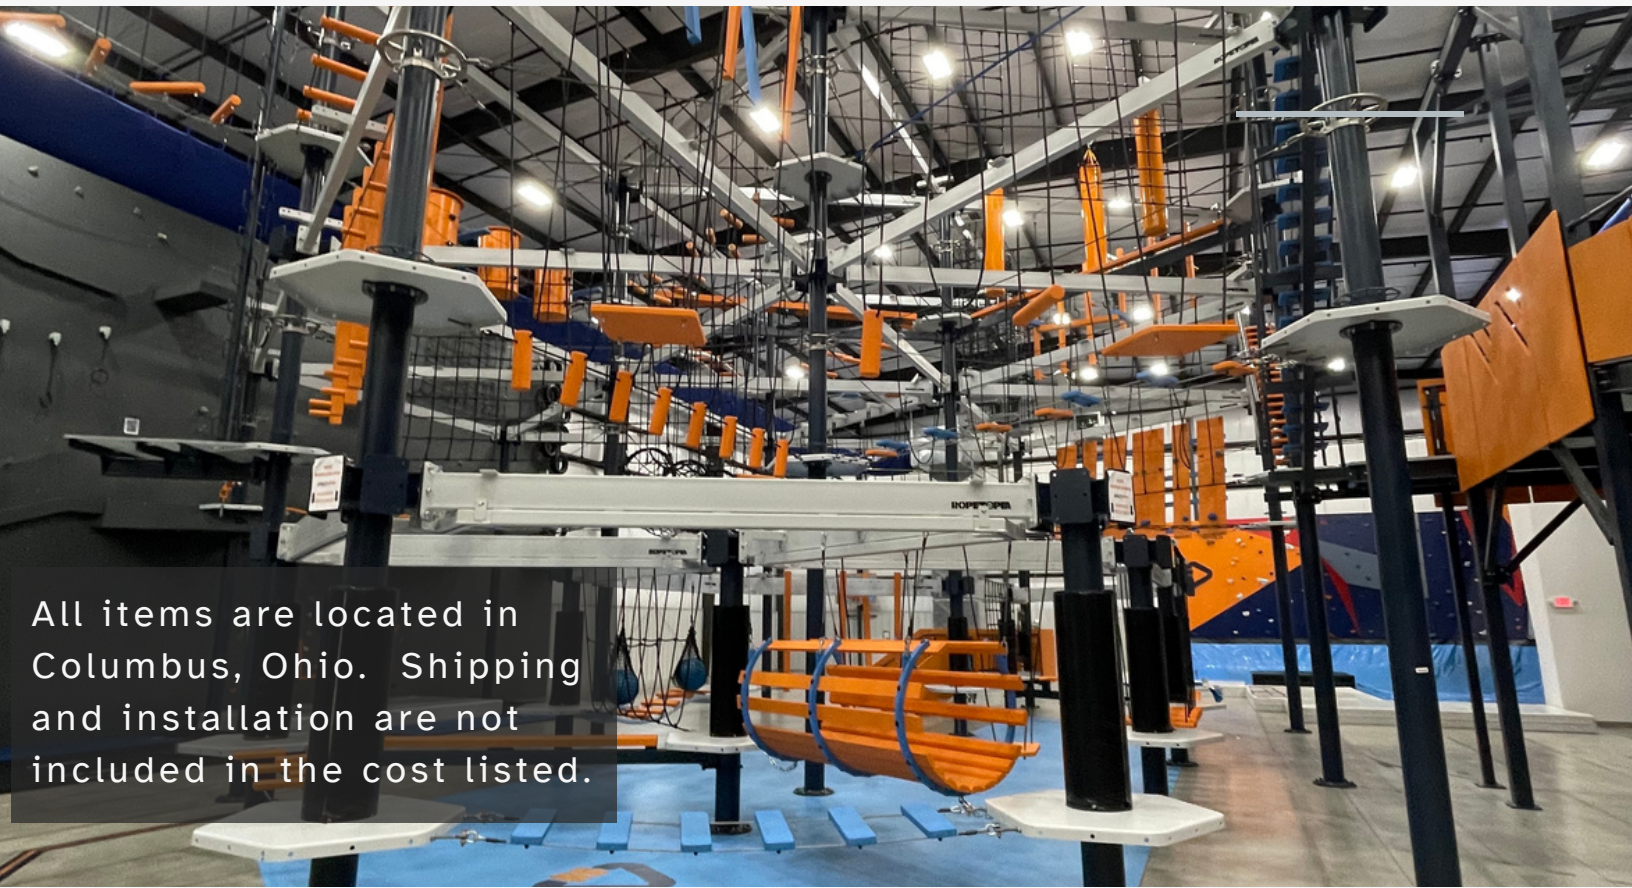

ADVENTURE PARKS, CLIMBING WALLS, AND NINJA COURSES

All items are located in Columbus, Ohio. Shipping and installation are not included in the cost listed.

AVAILABLE ITEMS

- 2 Adventure Parks with stair access
- 3 Ninja obstacle courses
- 2 Via ferrata walls
- 7 climbing towers
- TruBlue auto belays
- Ask about installation!

This was set up as one ropes course and was the largest indoor course in the world. Can be re-configured as two courses, or set up as one large course with Via Ferratas and zip line. Includes belay system.