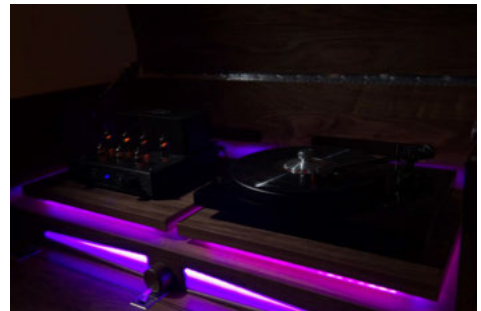

Sheer theatre and presence is further enhanced by the inclusion of spectacular mood lighting