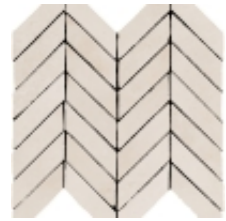

Mosaic Spina Greige

Code	Description	Size	Thikness	Surfaces	Use	Pieces per box	Mq	Kg	Boxes for pallets	Mq	Kg
M3SD	Alchimia Mosaico Spina Greige	30x37cm	MM 07	Matt	Wall	6	0,53	10,00	48	25,63	480,00