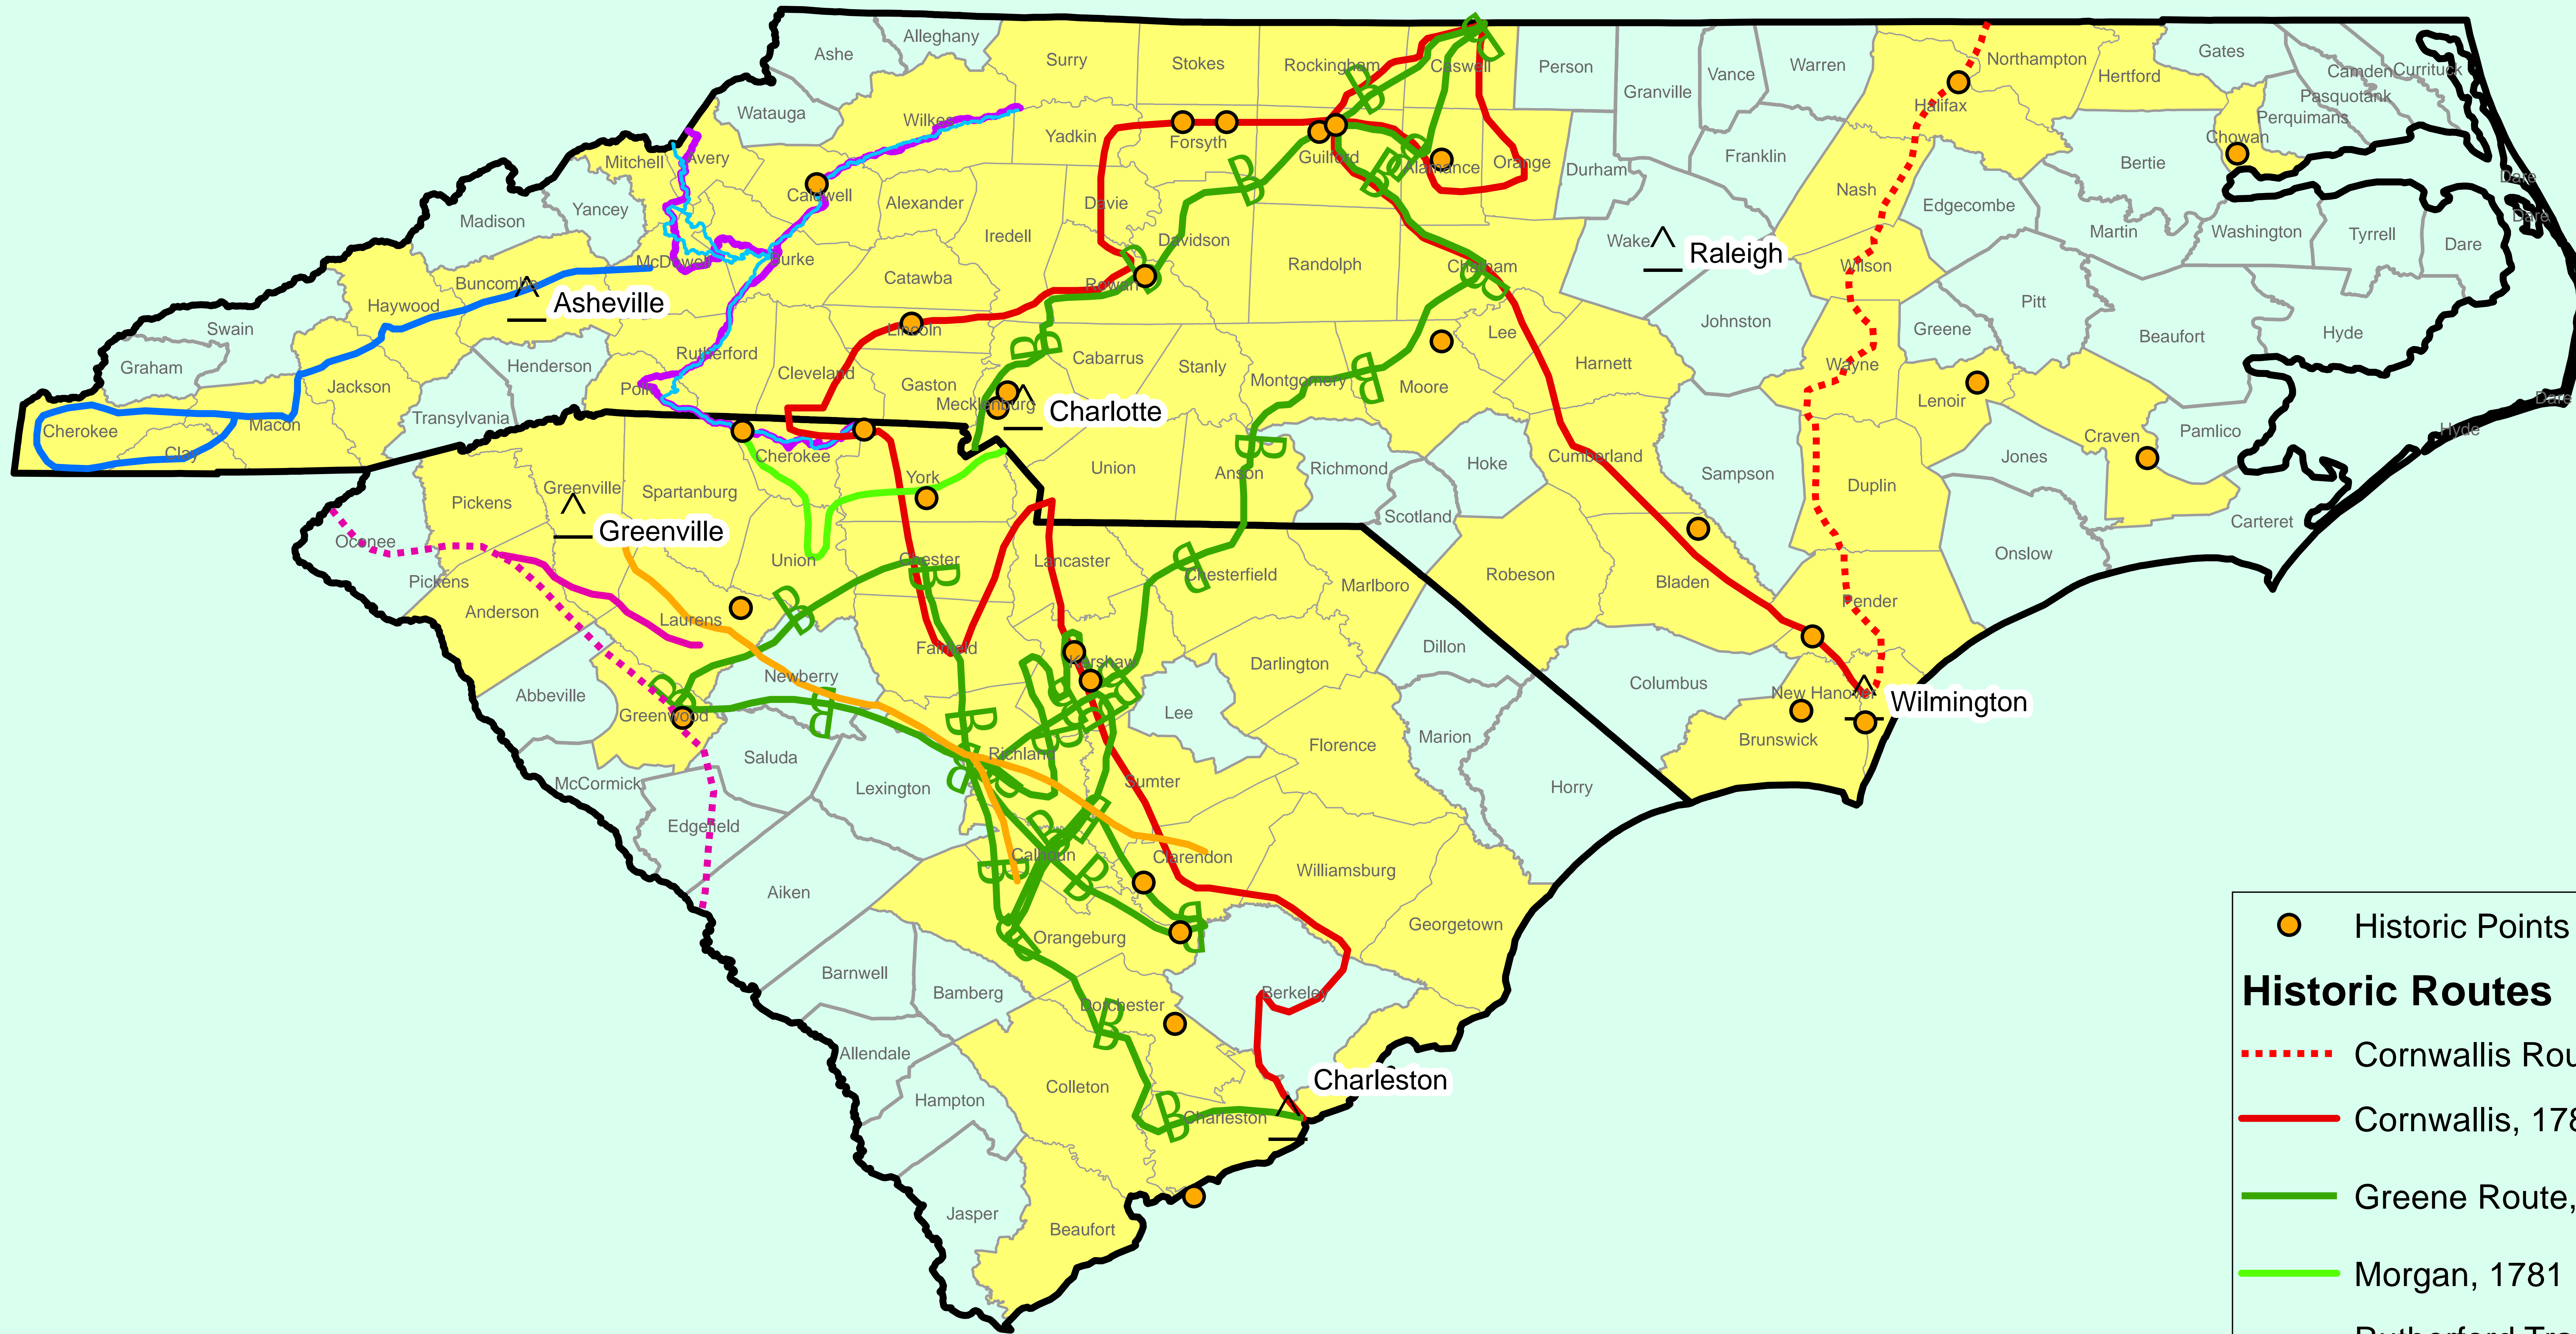

Southern Campaign of the Revolution Heritage Area Study

- Historic Points of Interest
- Historic Routes**
- Cornwallis Route, April - May 1781
- Cornwallis, 1780-1781
- Greene Route, 1781
- Morgan, 1781
- Rutherford Trace Route
- Snow Campaign, 1775
- Cherokee Campaign, 1782
- Cherokee Campaign, 1776
- Overmountain Historical Trail
- Overmountain Motor Route
- Backcountry Alliance Area
- Study Area

The National Park Service makes no warranty, expressed or implied, related to the accuracy, precision, or completeness of spatial data as displayed on this map. Historic routes and historic points of interest were heads-up digitized for display purposes only and are not appropriate for legal representation or navigation purposes.

Data Sources:
Historic Routes, Historic Points of Interest, Backcountry Alliance Area:
North Carolina Department of Cultural Resources and
South Carolina Department of Parks, Recreation and Tourism

States, Counties: U.S. Census Bureau

Map Produced by:
National Park Service, Southeast Regional Geospatial
Support Program, Atlanta, GA