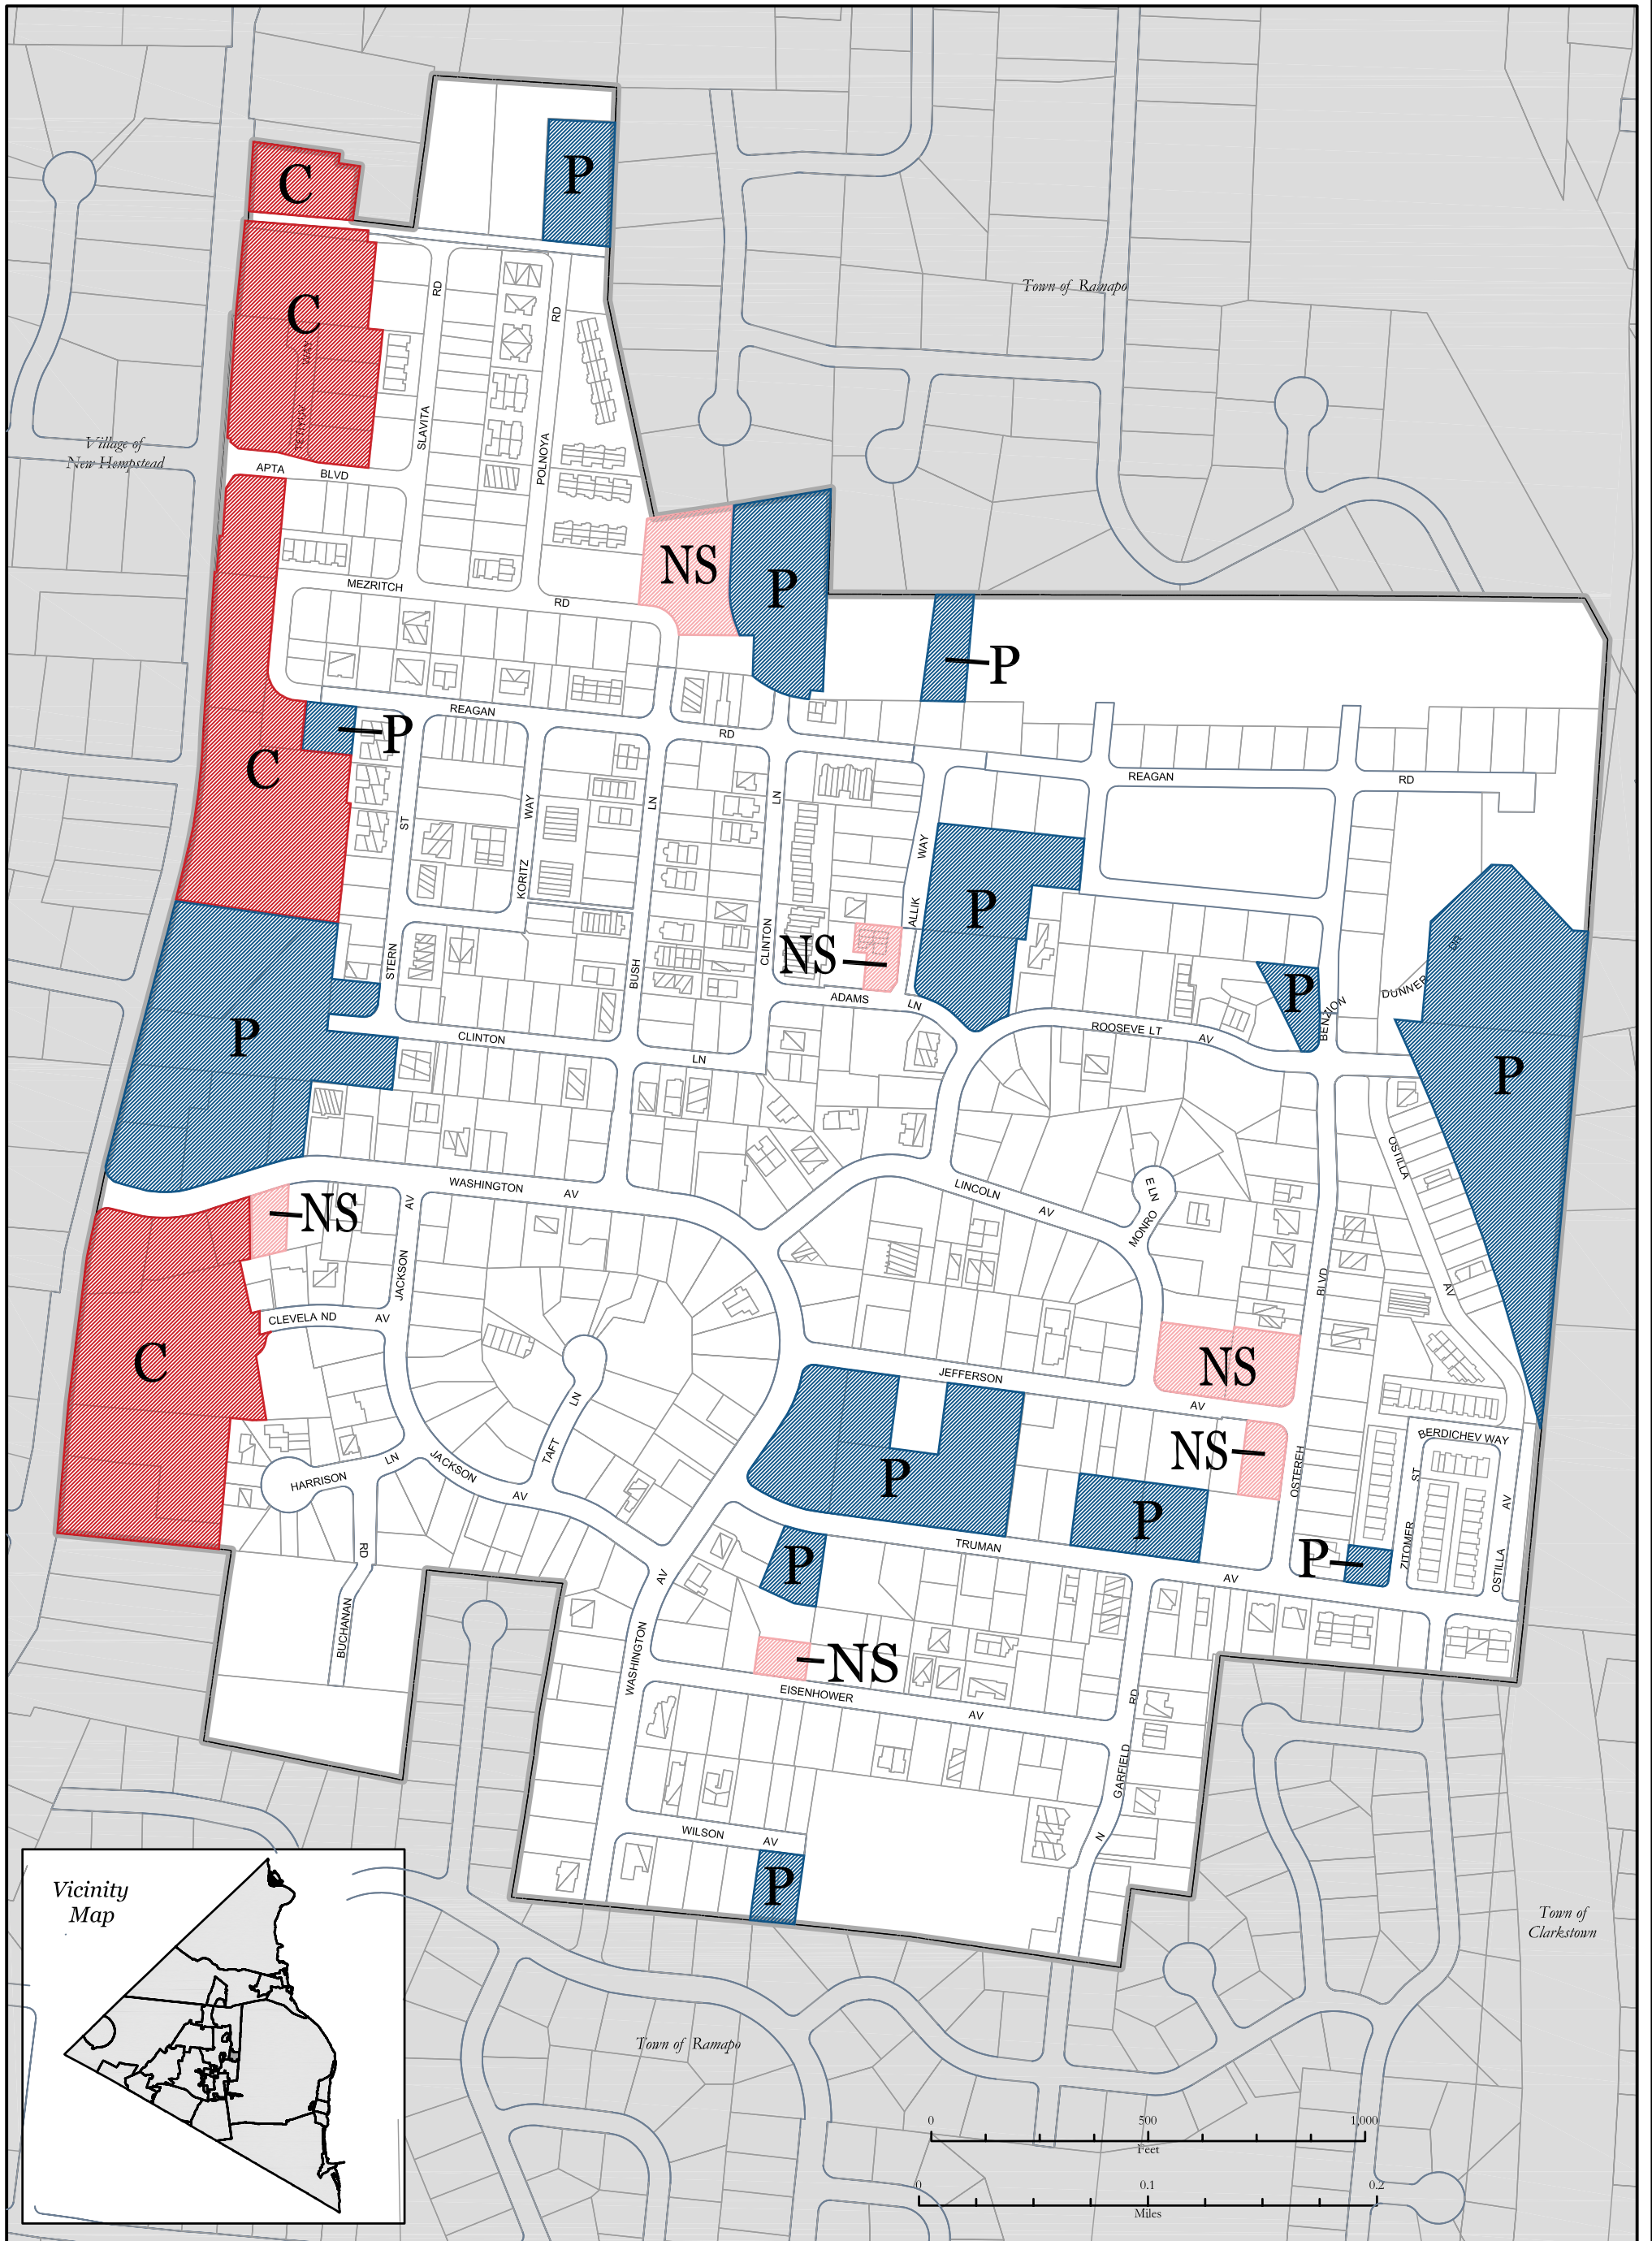

Village of New Square - Rockland County, New York, Zoning Map

R - Residential
 P - Public
 C - Commercial
 NS - Neighborhood Shopping

R - Residential
 P - Public
 C - Commercial
 NS - Neighborhood Shopping