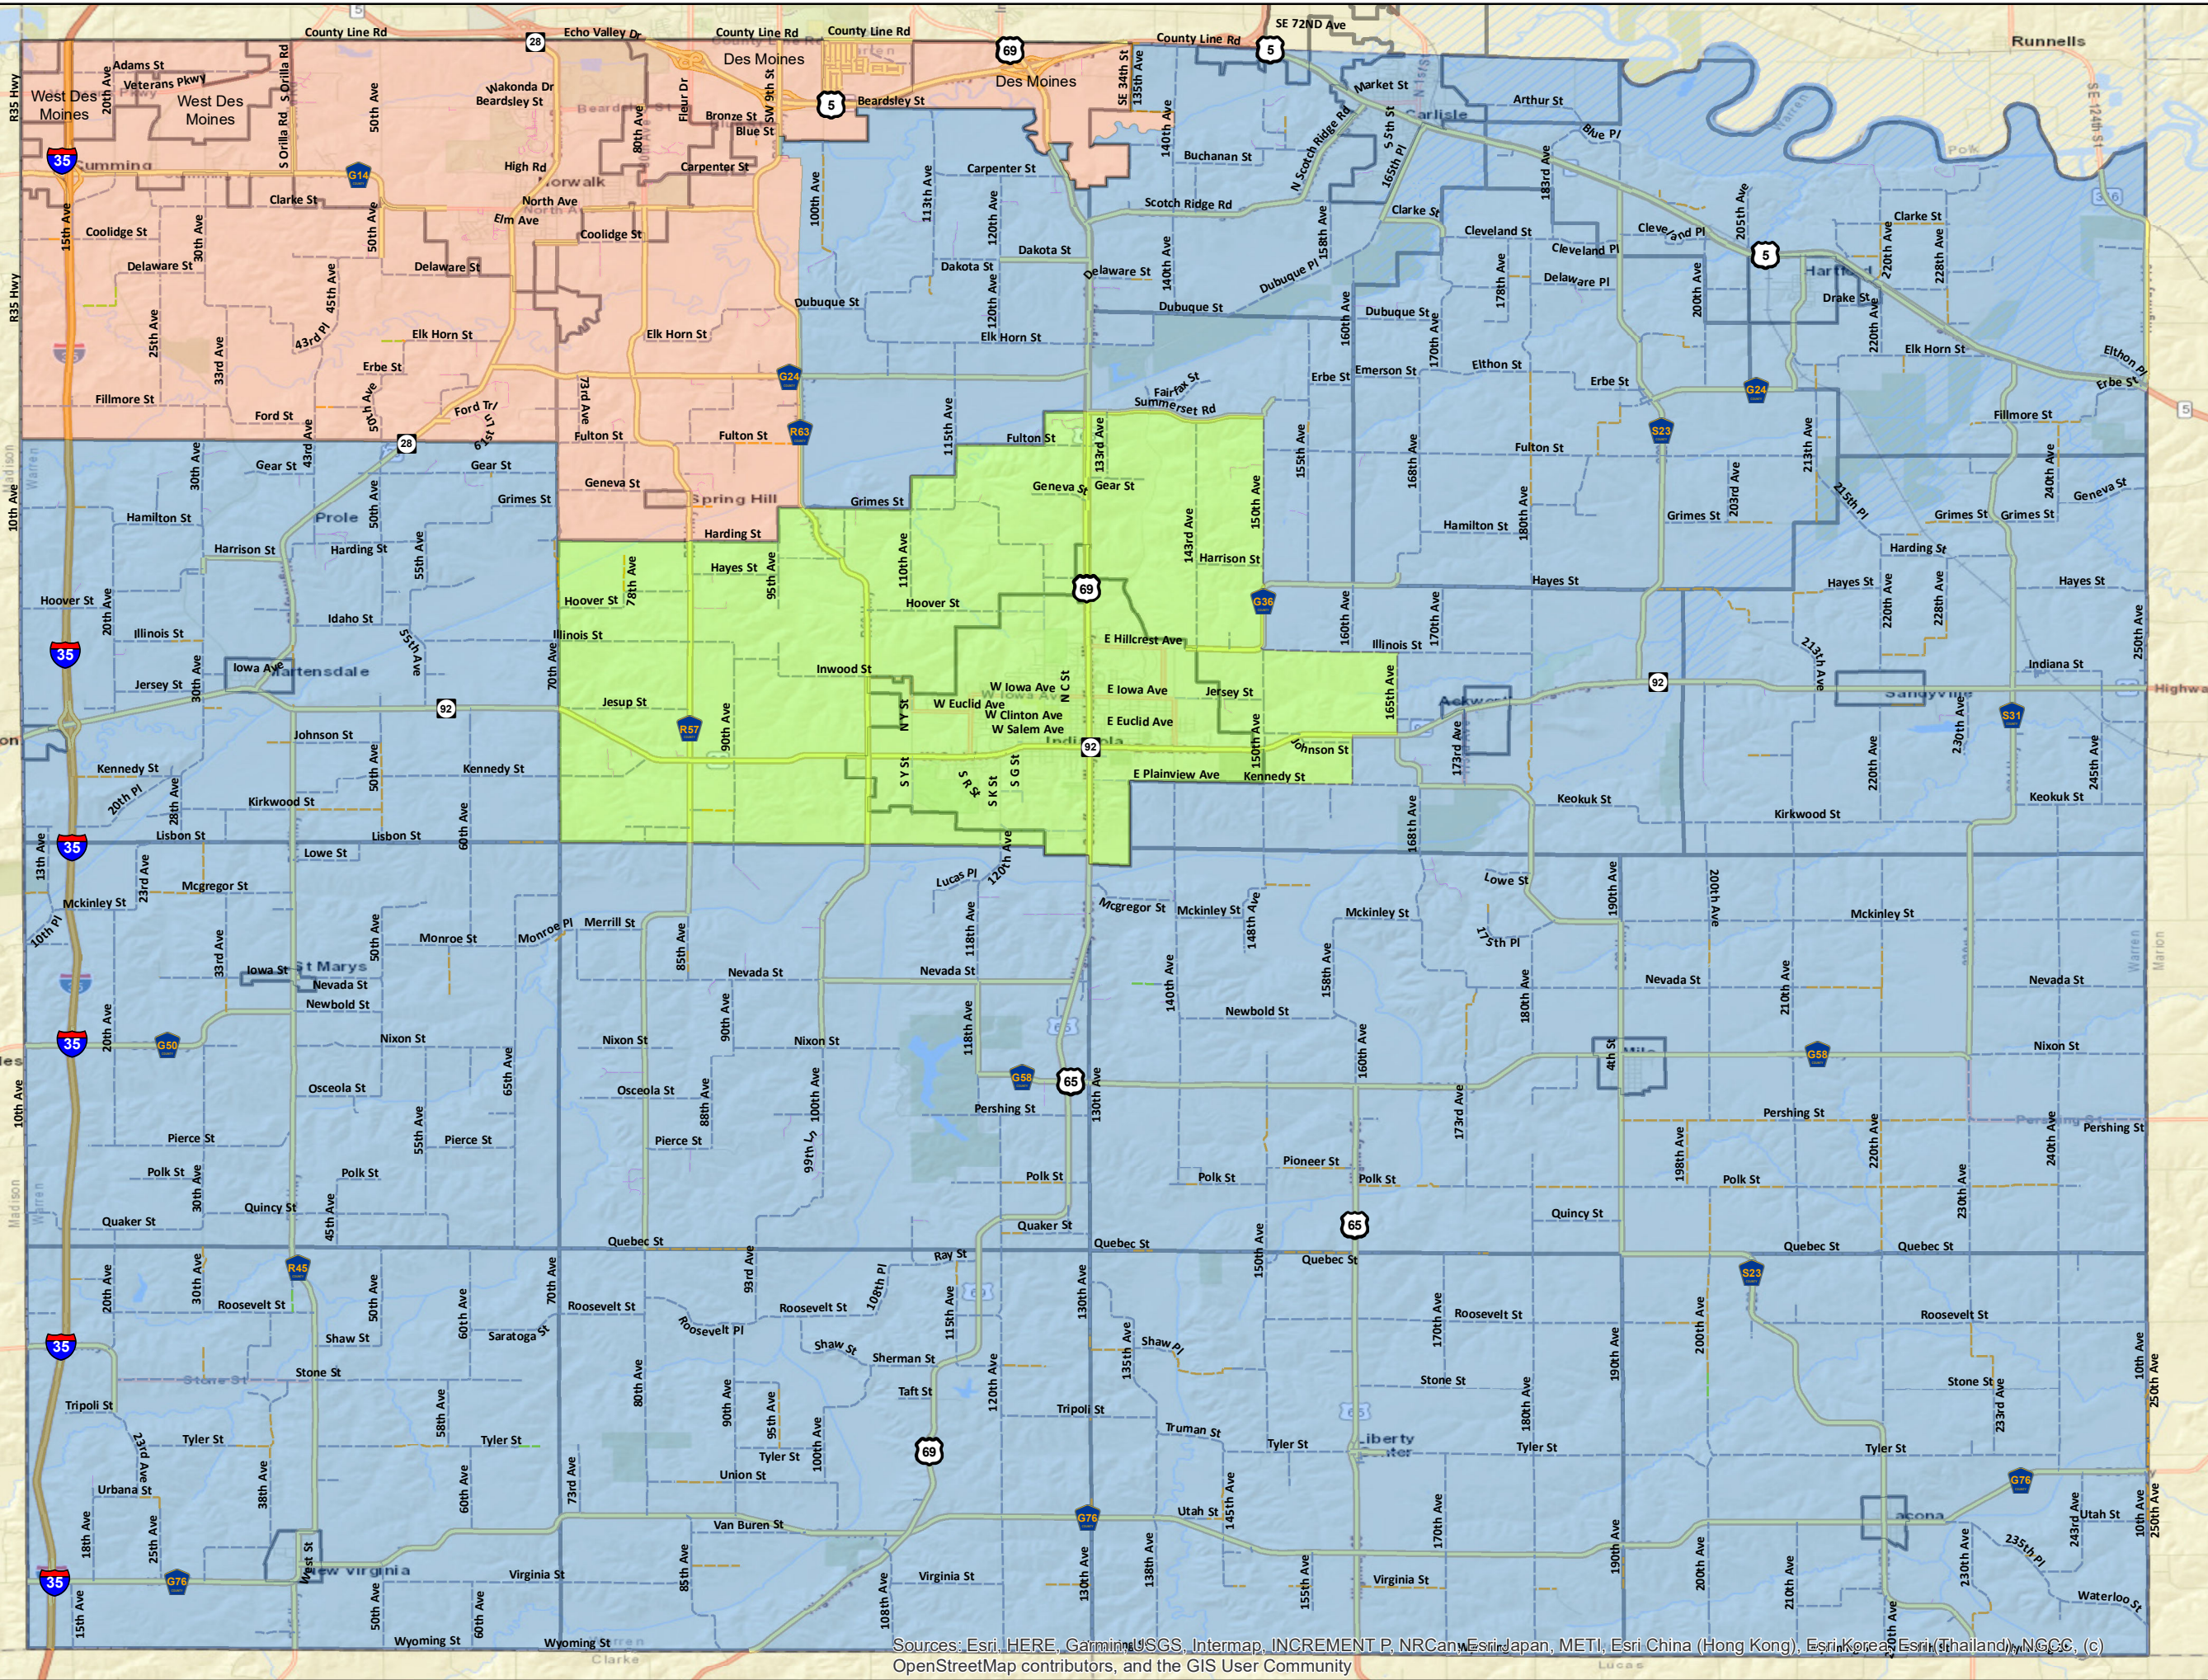

# Warren Supervisor Districts (2020 Census)

- District 1 (17,540)
- District 2 (17,449)
- District 3 (17,414)

Sources: Esri, HERE, Garmin, USGS, Intermap, INCREMENT P, NRCan, Esri Japan, METI, Esri China (Hong Kong), Esri Korea, Esri (Thailand), NGCC, (c) OpenStreetMap contributors, and the GIS User Community