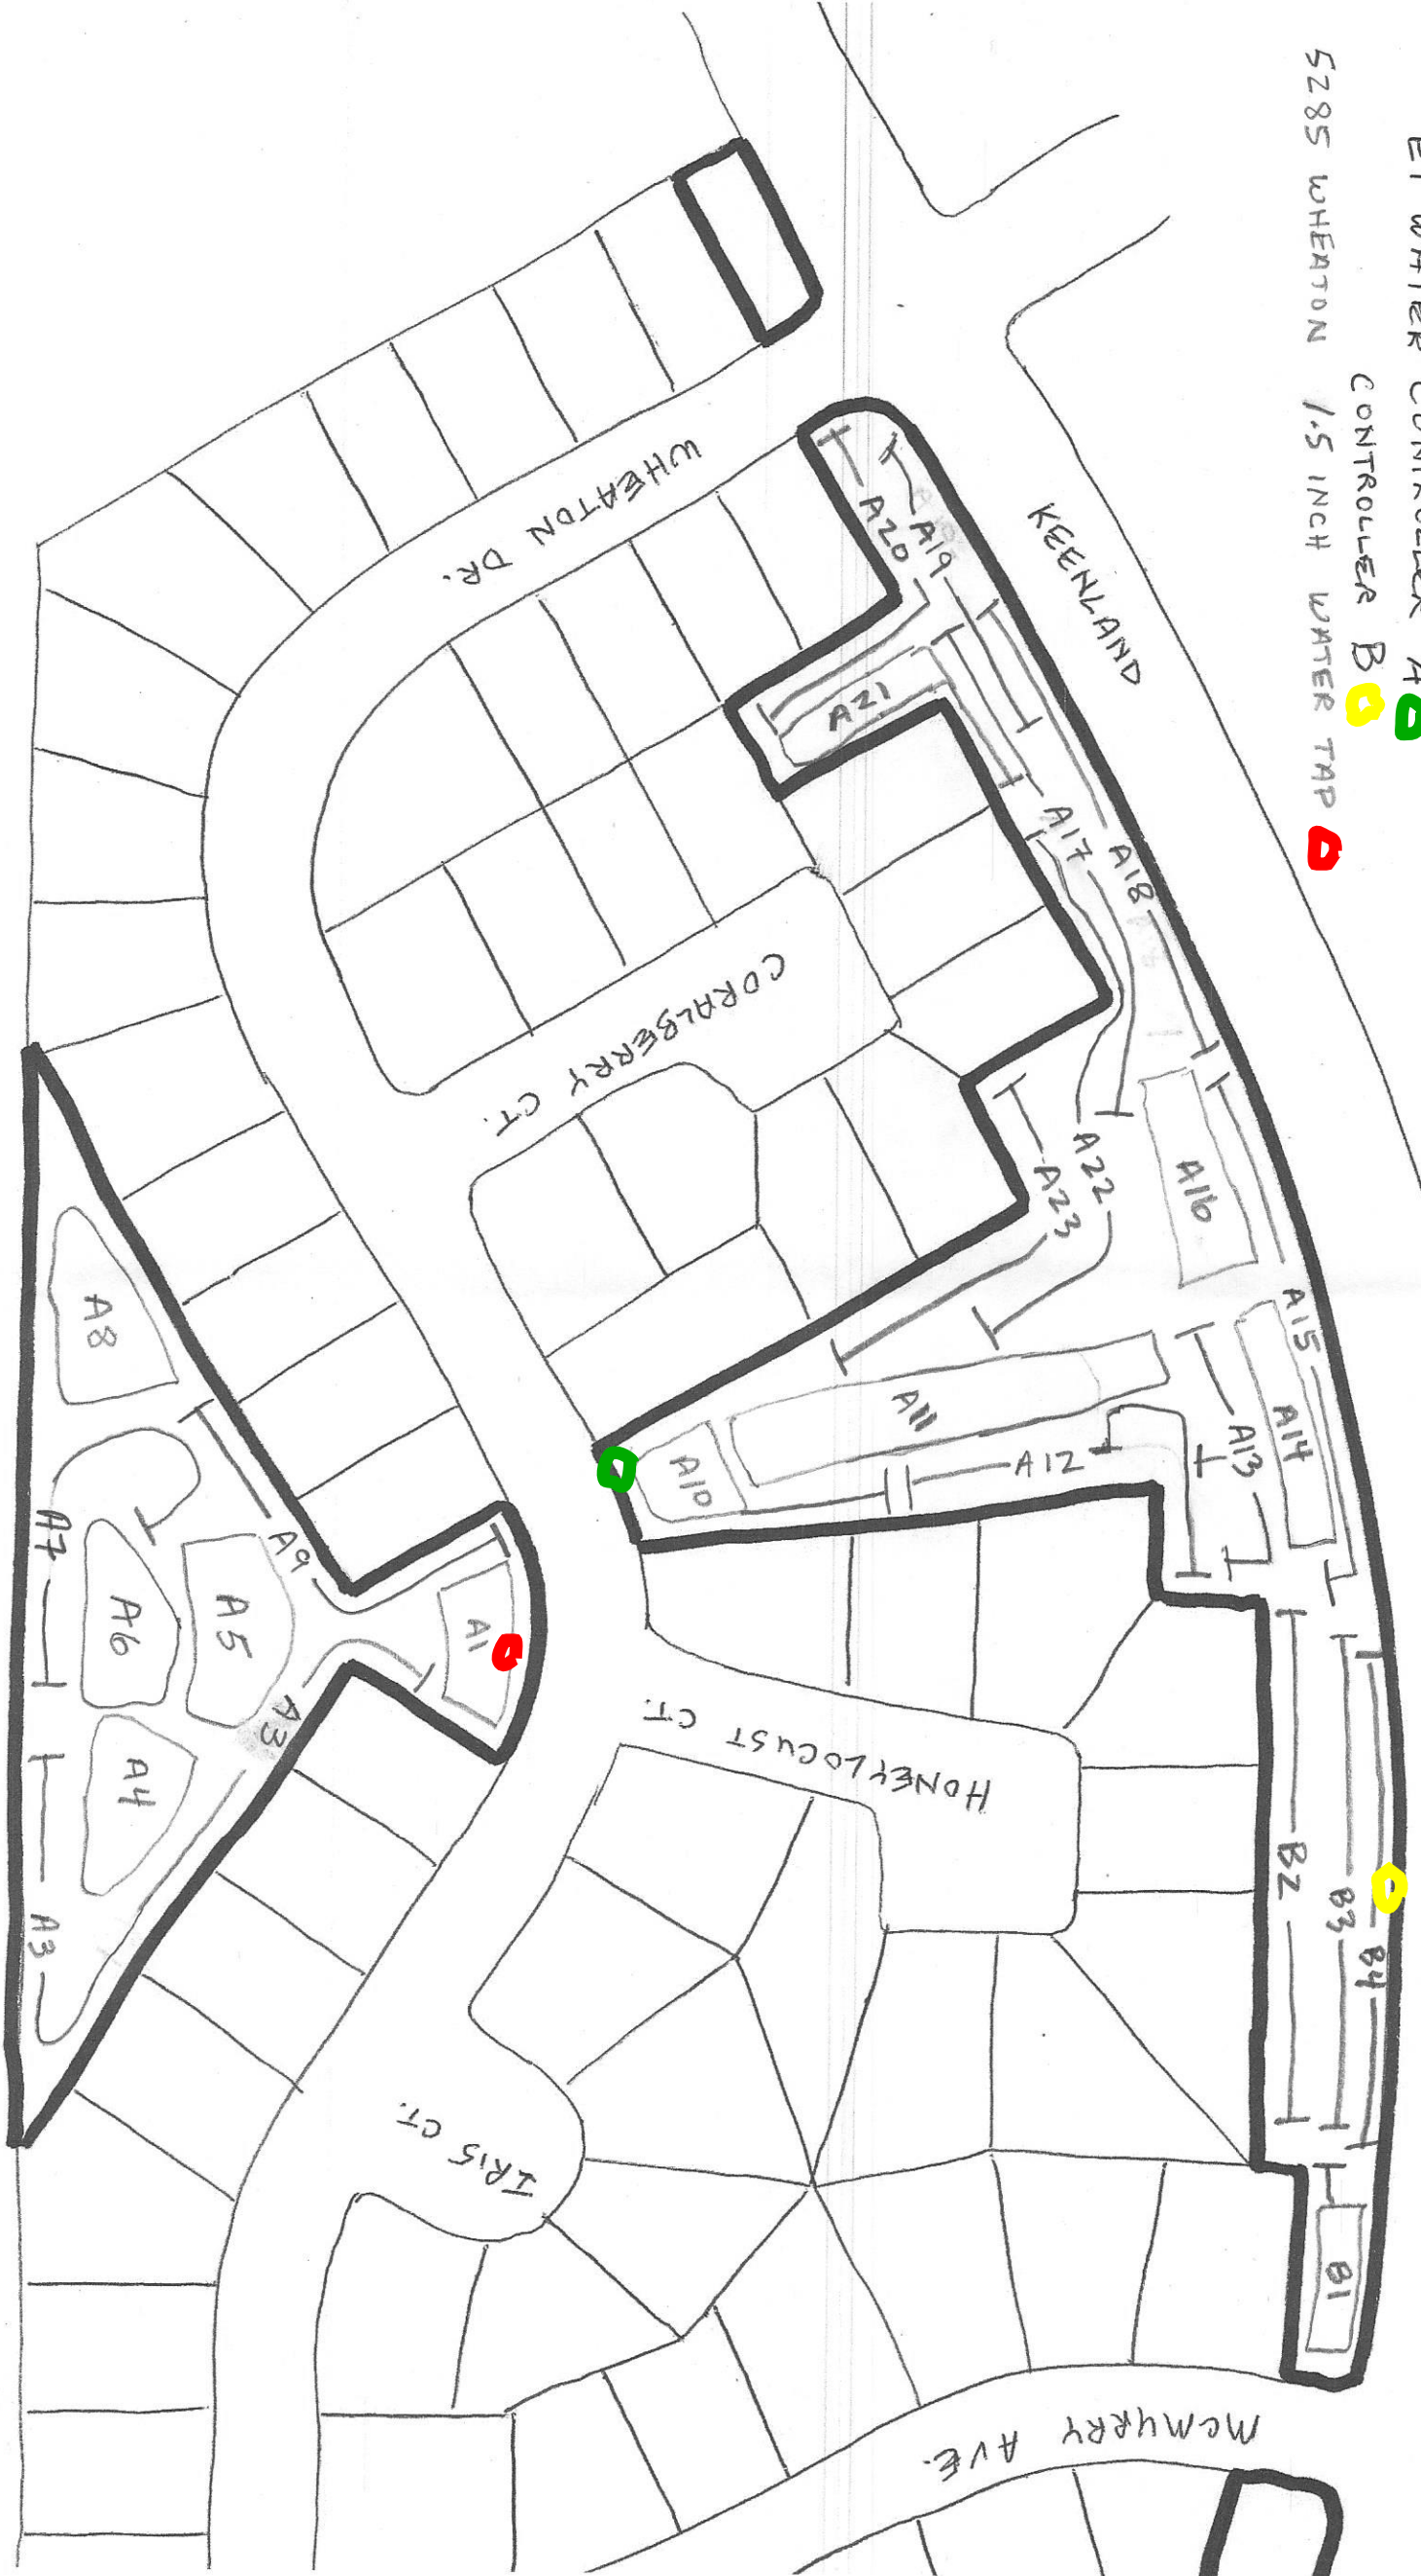

DARRIDGE VILLAGE 2 HOA IRRIGATION MAP

ET WATER CONTROLLER A ●

CONTROLLER B ●

5285 WHEATON 1.5 INCH WATER TAP ●

IRRIGATION MAP

DAKRIDAE VILLAGE 2 HDN

- ET WATER CONTROLLER C 
- HUNTER CONTROLLER D 
- 1501 KEENLAND 1.0 INCH WATER TAP 