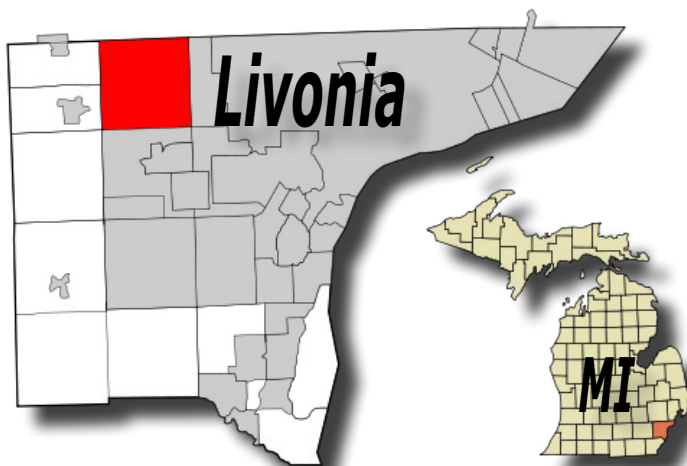

Wayne County

- Commercial Inspections ●
- Insurance Inspections ●
- Business Verifications ●
- Lease Inspections ●
- Collateral Inspections ●
- Draw Inspections ●
- Merchant Site Inspections ●

**FAST Turnarounds
Reliable Service
Professional Camera Shots**

Member of the Society of
Field Inspectors (SOFI)

SOFI . US

Servicing Wayne ... Oakland ... Monroe ... Washtenaw Counties