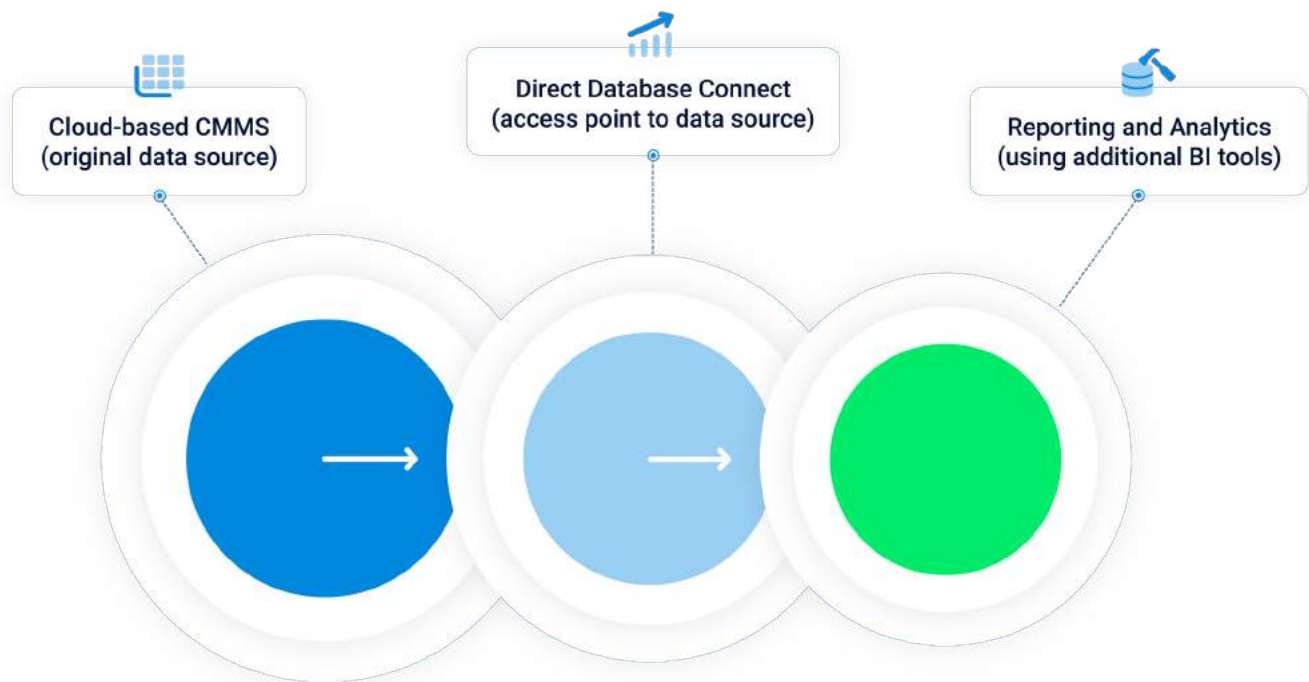

Business intelligence tools enhance an organization's ability to cull raw, unstructured data, organize it and draw conclusions from it. Through analytics and reporting processes, teams can create dashboards and use the data to reference enterprise-wide successes and areas for improvement.

However, Business Intelligence tools are nothing without the data to drive them. WebTMA's Direct Database Connect solution is the bridge linking your WebTMA data, hosted securely in the Azure cloud, to your favorite BI tools. This provides access to the most up-to-date information empowering your team to make more informed organizational decisions.

By leveraging your organization's existing business intelligence tools and Direct Database Connect, you can quickly transform your facilities related data into actionable information. Evaluate strategic processes, budget projections and more through reports and dashboards built with the tools already in use by your organization and forego having to learn software specific reporting tools.

With Direct Database Connect, you have direct access to almost 500 easy to understand database views. Easy to set up and secured with industry leading tools offered by the Azure Cloud, we work with your network security team to whitelist specific IP addresses that can access the data. Once the setup is complete, you can start to develop reports just like if WebTMA was running on servers in your own data center. Data drives decision making. Let WebTMA's Direct Database Connect solution help your team take intelligent insights and make strategic, informed decisions.