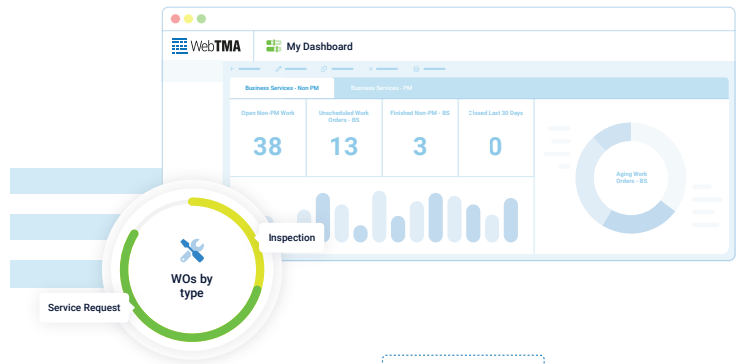

30+ years
OF EXPERIENCE

1,650
CLIENTS

100,000
FACILITIES

430,000
ACTIVE USERS

WebTMA is a reliable solution built to empower facilities leaders

Turn data into decisions

with our executive and role-based dashboards