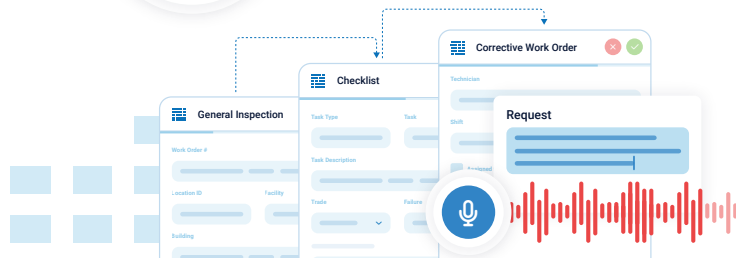

Automate workflows to maximize team productivity

with our desktop and mobile app