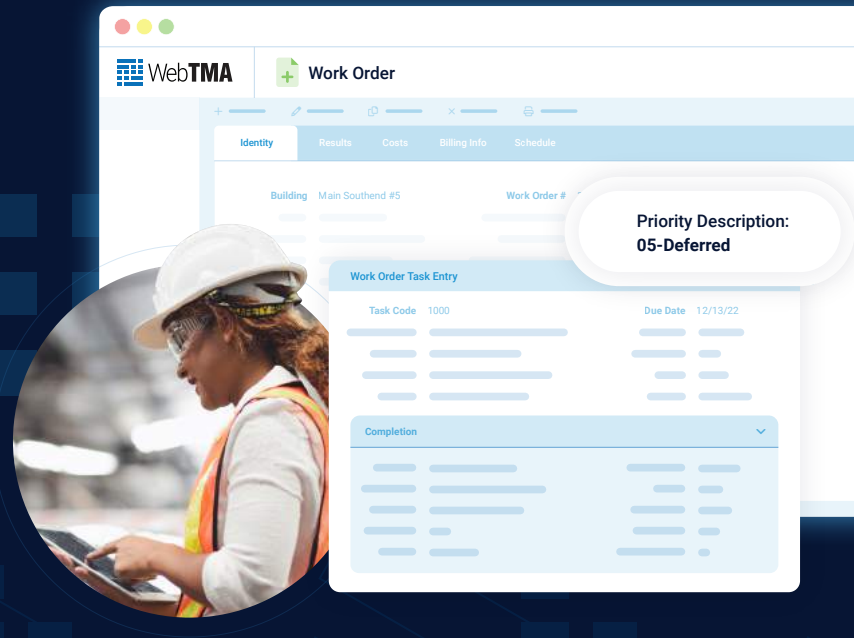

Reliable. Innovative. Trusted.

Empowering facilities management teams with **powerful asset maintenance and management solutions**