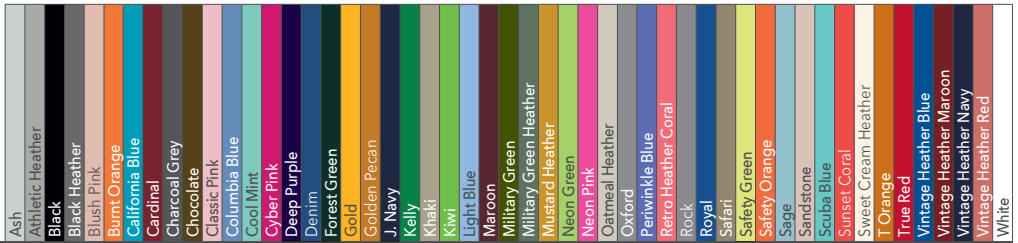

FLEECE

7.2 oz FLEECE - NuBlend® 60/40 Cotton/Polyester Pre-shrunk Fleece (244 g)		
975MPR	Pocketed Jogger Sweatpants	S - 3XL
975YR	Youth Pocketed Jogger Sweatpants	S(6/8) - XL (18/20)
8.0 oz FLEECE - NuBlend® 50/50 Cotton/Polyester Pre-shrunk Fleece (271 g)		
996MR	Unisex Hooded Sweatshirt	S - XL
996MXR	Unisex Hooded Sweatshirt	2XL - 3XL
996MZXR	Unisex Hooded Sweatshirt	4XL
996MZX	Unisex Hooded Sweatshirt	5XL
996YR	Youth Hooded Sweatshirt	S(6/8) - XL (18/20)
562MR	Unisex Sweatshirt	S - XL
562MXR	Unisex Sweatshirt	2XL - 3XL
562MZXR	Unisex Sweatshirt	4XL
562MZX	Unisex Sweatshirt	5XL
562BR	Youth Sweatshirt	S(6/8) - XL (18/20)
993MR	Unisex Full-Zip Hooded Sweatshirt	S - XL
993MXR	Unisex Full-Zip Hooded Sweatshirt	2XL - 3XL
993BR	Youth Full-Zip Hooded Sweatshirt	S(6/8) - XL (18/20)
995MR	Unisex Quarter-Zip Cadet Collar Sweatshirt	S - XL
995MXR	Unisex Quarter-Zip Cadet Collar Sweatshirt	2XL - 3XL
978MPR	Pocketed Sweat Short NEW	S - 3XL
973MR	Sweatpants	S - XL
973MXR	Sweatpants	2XL - 3XL
973BR	Youth Sweatpants	S(6/8) - XL (18/20)
974MPR	Pocketed Open-Bottom Sweatpants	S - XL
974MPXR	Pocketed Open-Bottom Sweatpants	2XL - 3XL
974YPR	Youth Pocketed Open-Bottom Sweatpants	S(6/8) - XL (18/20)
9.5 oz FLEECE - Super Sweats® NuBlend® 50/50 Cotton/Polyester Pre-shrunk Fleece (322 g)		
4997MR	Unisex Hooded Sweatshirt	S - XL
4997MXR	Unisex Hooded Sweatshirt	2XL - 3XL
4850MR	Pocketed Sweatpants	S - XL
4850XR	Pocketed Sweatpants	2XL - 3XL
4662MR	Unisex Sweatshirt	S - XL
4662MXR	Unisex Sweatshirt	2XL - 3XL
4662MTR	Unisex Sweatshirt	4XL
4528MR	Unisex Quarter-Zip Cadet Collar Sweatshirt	S - XL
4528XR	Unisex Quarter-Zip Cadet Collar Sweatshirt	2XL - 3XL
4999MR	Unisex Full-Zip Hooded Sweatshirt	S - XL
4999XR	Unisex Full-Zip Hooded Sweatshirt	2XL - 3XL