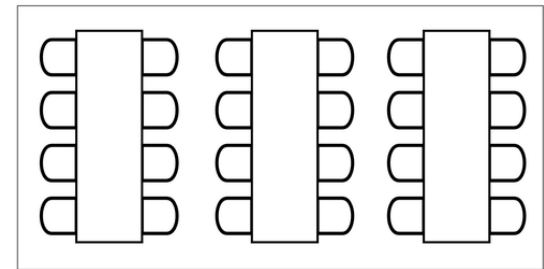

3x 8ft Rectangle Tables
24x Resin Chairs

Total : $652