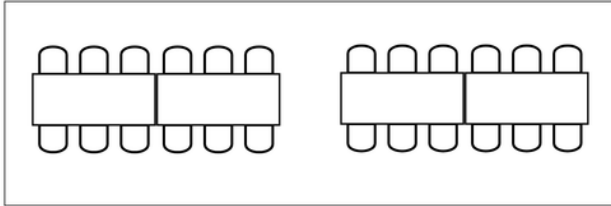

4x 6ft Rectangle Tables
24x Resin Chairs

Total : $675