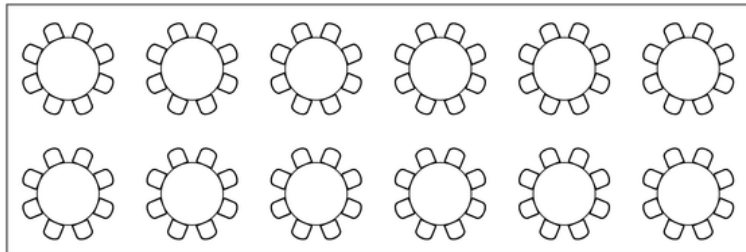

12x 60inch Round Tables
96x Resin Chairs

Total : $2 224