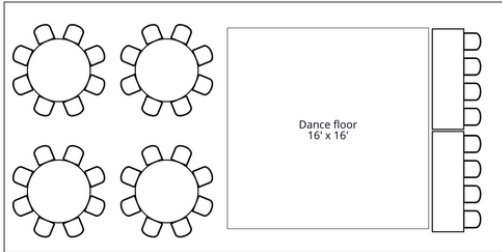

2x 8ft Rectangle Tables
4x 60inch Round Tables
40x Resin Chairs
16x16 White Dance Floor
Total : $1 945