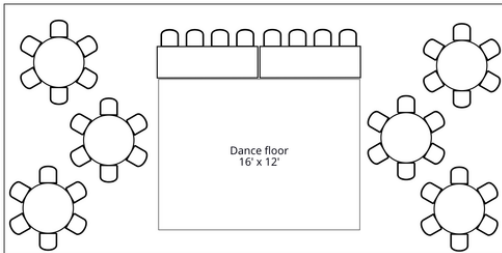

2x 8ft Rectangle Tables
6x 48inch Round Tables
44x Resin Chairs
16x12 White Dance Floor
Total : $1 830