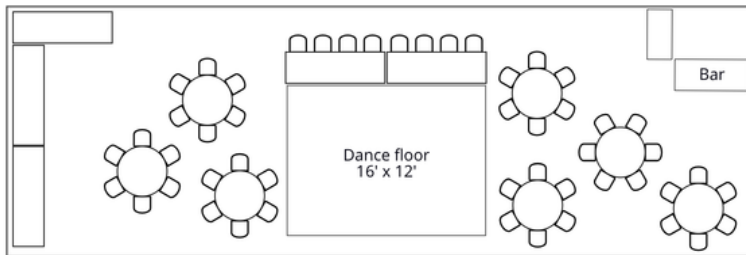

5x 8ft Rectangle Tables
7x 48inch Round Tables
50x Resin Chairs
12x16 White Dance Floor
1x 6ft Bar + Side Table

Total : $2 617