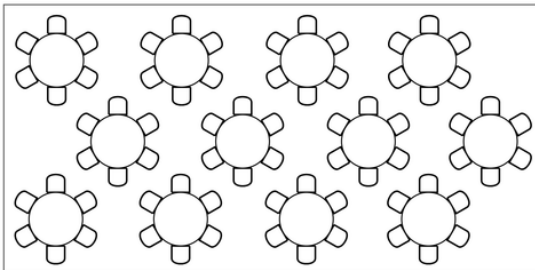

12x 48inch Round Tables
72x Resin Chairs

Total : $1 575