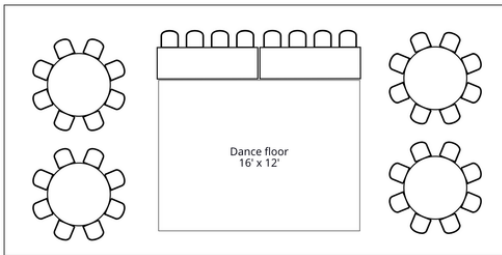

2x 8ft Rectangle Tables
4x 60inch Round Tables
40x Resin Chairs
16x12 White Dance Floor
Total : $1 799