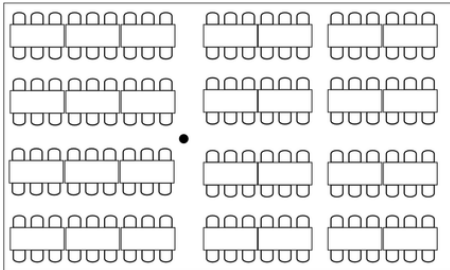

28x 6ft Rectangle Tables
168x Resin Chairs

Total : $3 162