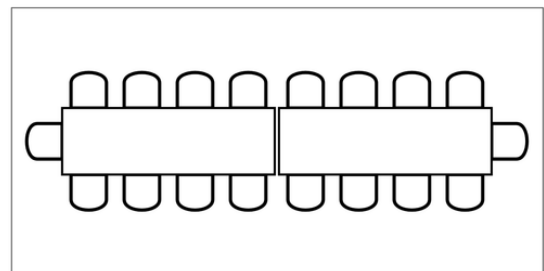

2x 8ft Rectangle Tables
18x Resin Chairs

Total : $605