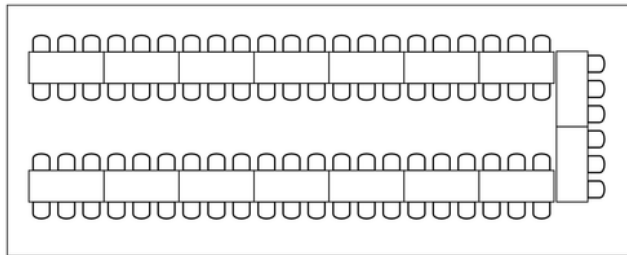

16x 6ft Rectangle Tables
90x Resin Chairs

Total : $1 996