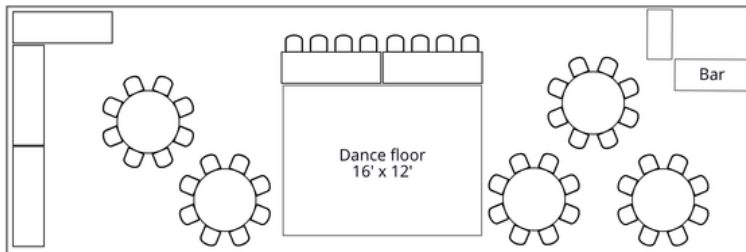

5x 8ft Rectangle Tables
5x 60inch Round Tables
48x Resin Chairs
12x16 White Dance Floor
1x 6ft Bar + Side Table

Total : $2 599