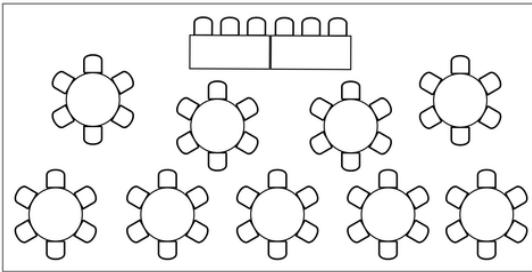

2x 6ft Rectangle Tables
9x 48inch Round Tables
60x Resin Chairs

Total : $1 504