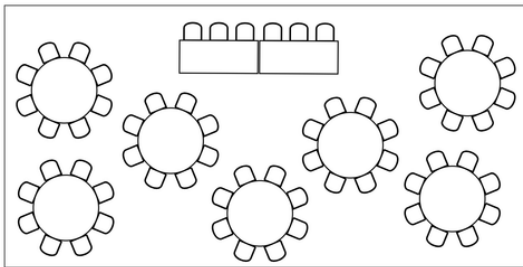

2x 6ft Rectangle Tables
7x 60inch Round Tables
62x Resin Chairs

Total : $1 512