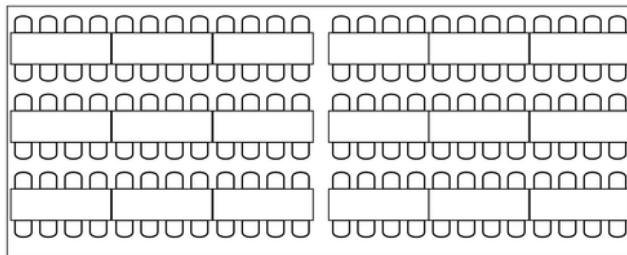

18x 8ft Rectangle Tables
144x Resin Chairs

Total : $2 361