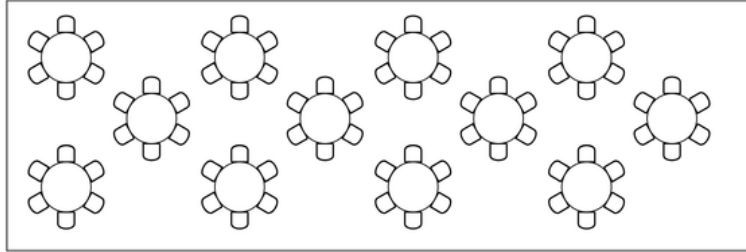

12x 48inch Round Tables
72x Resin Chairs

Total : $2 063