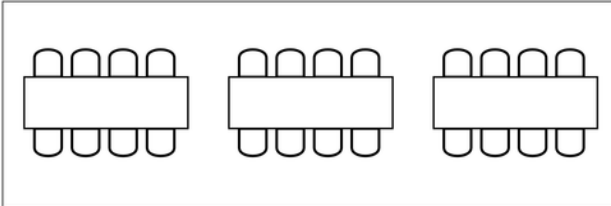

3x 8ft Rectangle Tables
24x Resin Chairs

Total : $670