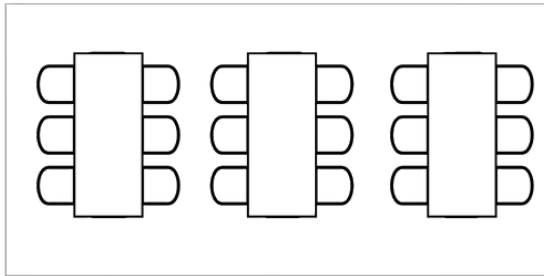

# 10x20 Marquee Frame Tent - \$390

Price of the tent does not include side walls and delivery, but includes set up and tear down of the tent. An additional \$100 is applied per order for a mandatory site evaluation.