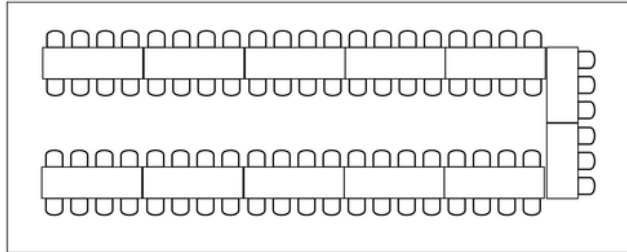

2x 6ft Rectangle Tables
10x 8ft Rectangle Tables
86x Resin Chairs

Total : $1 949