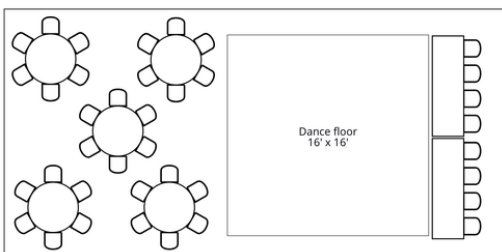

2x 8ft Rectangle Tables
5x 48inch Round Tables
38x Resin Chairs
16x16 White Dance Floor
Total : $1 934