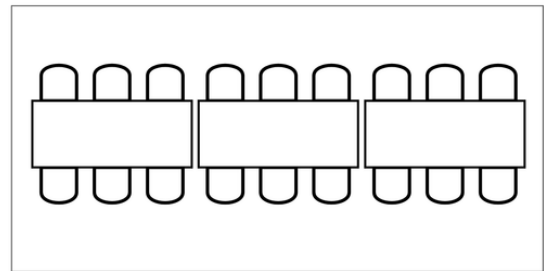

3x 6ft Rectangle Tables
18x Resin Chairs

Total : $612