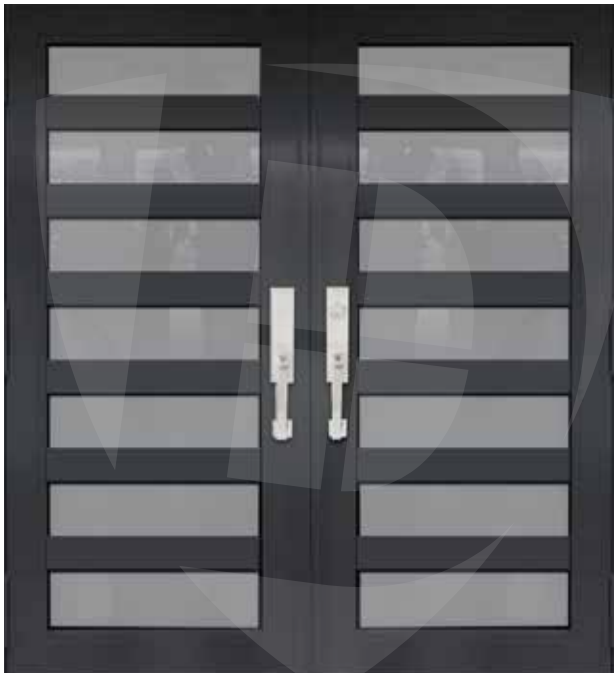

DOOR GLASS DECORATION

DOUBLE ENTRY DOOR BRONZE

GSHP-DD-B10

GSHP-DD-B11

GSHP-DD-B12

We offer Elegant Designs for your Entry Door
Fore more information contact us • **305-781-3909**