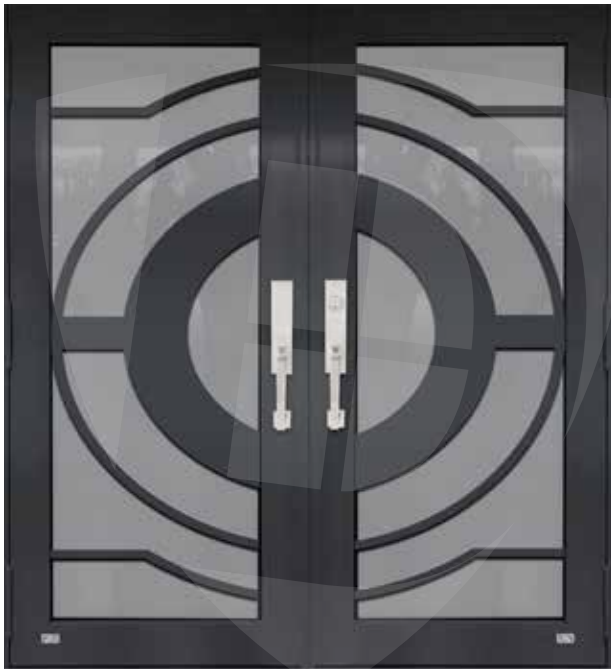

DOOR GLASS DECORATION

DOUBLE ENTRY DOOR BRONZE

GSHP-DD-B01

GSHP-DD-B02

GSHP-DD-B03

We offer Elegant Designs for your Entry Door
Fore more information contact us • **305-781-3909**