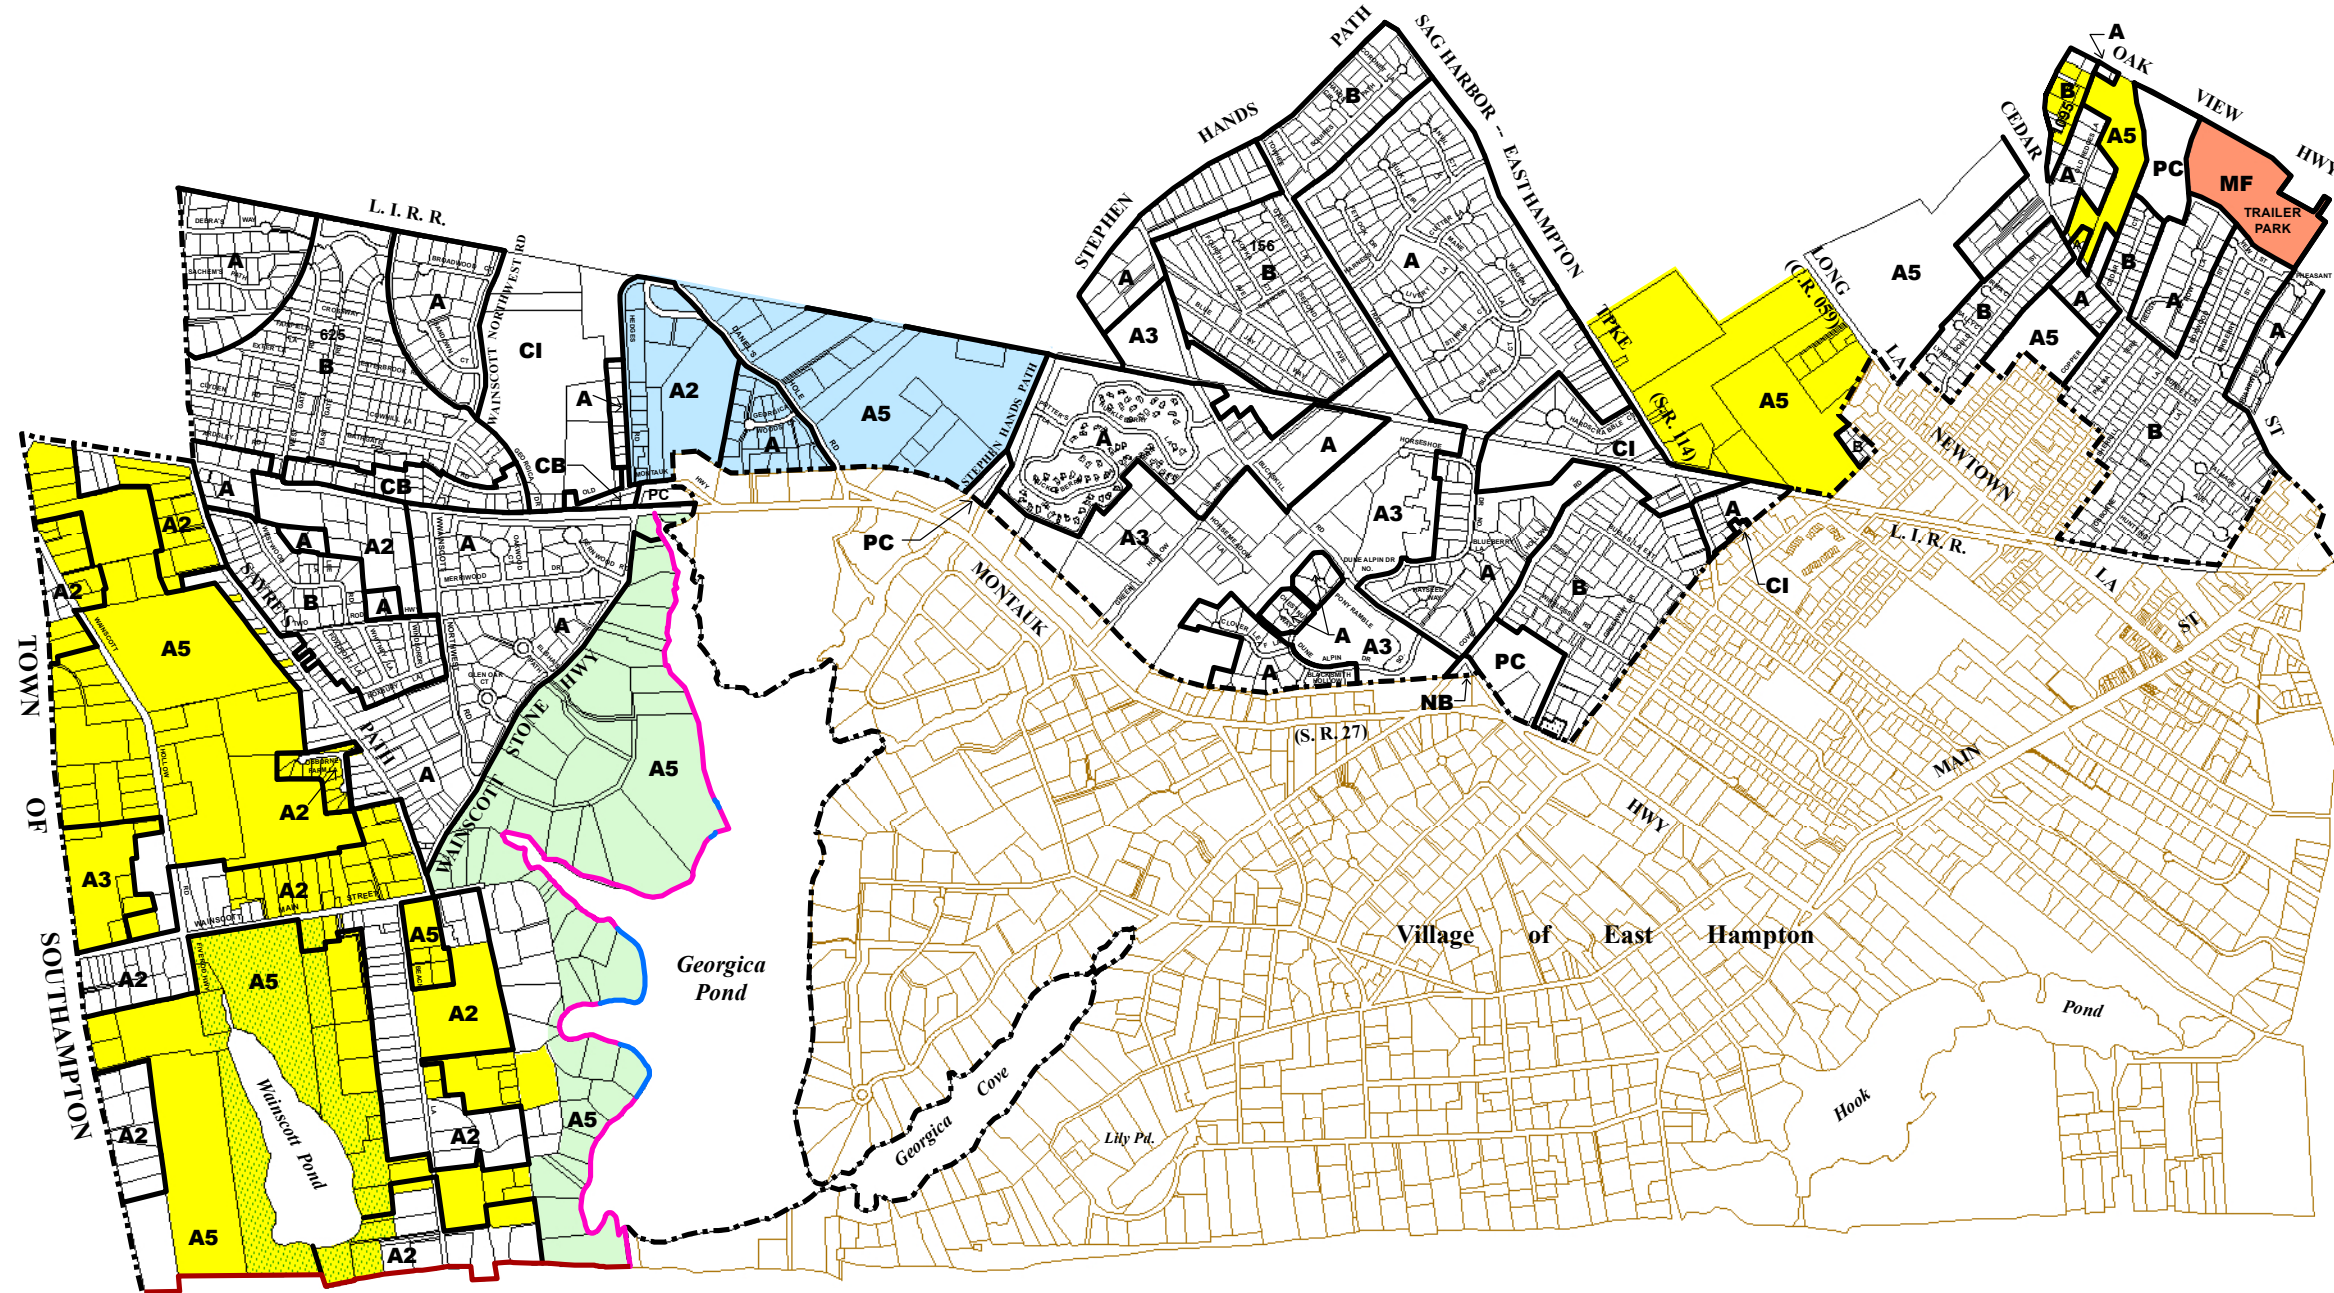

NO PORTION OF THIS MAP MAY BE MAINTAINED, ALTERED, SOLD, DISTRIBUTED, REPRODUCED, STORED IN OR INTRODUCED INTO A RETRIEVAL SYSTEM, OR TRANSMITTED, IN ANY FORM OR BY ANY MEANS (ELECTRONIC, MECHANICAL, PHOTOCOPYING, RECORDING OR OTHERWISE), WITHOUT THE PRIOR WRITTEN PERMISSION FROM THE TOWN OF EAST HAMPTON.

SEE SHEET NO. 3

SCALE: 1" = 2,000 Ft

NO. 6

SHEET

SEE

ATLANTIC

OCEAN

Prepared by
THE TOWN OF EAST HAMPTON
Suffolk County, New York

Suffolk County Real Property Tax Service
COPYRIGHT 2016. COUNTY OF SUFFOLK, N. Y.
Real Property Taxmap parcel linework used with permission of
Suffolk County Real Property Tax Service Agency (R.P.T.S.A.)