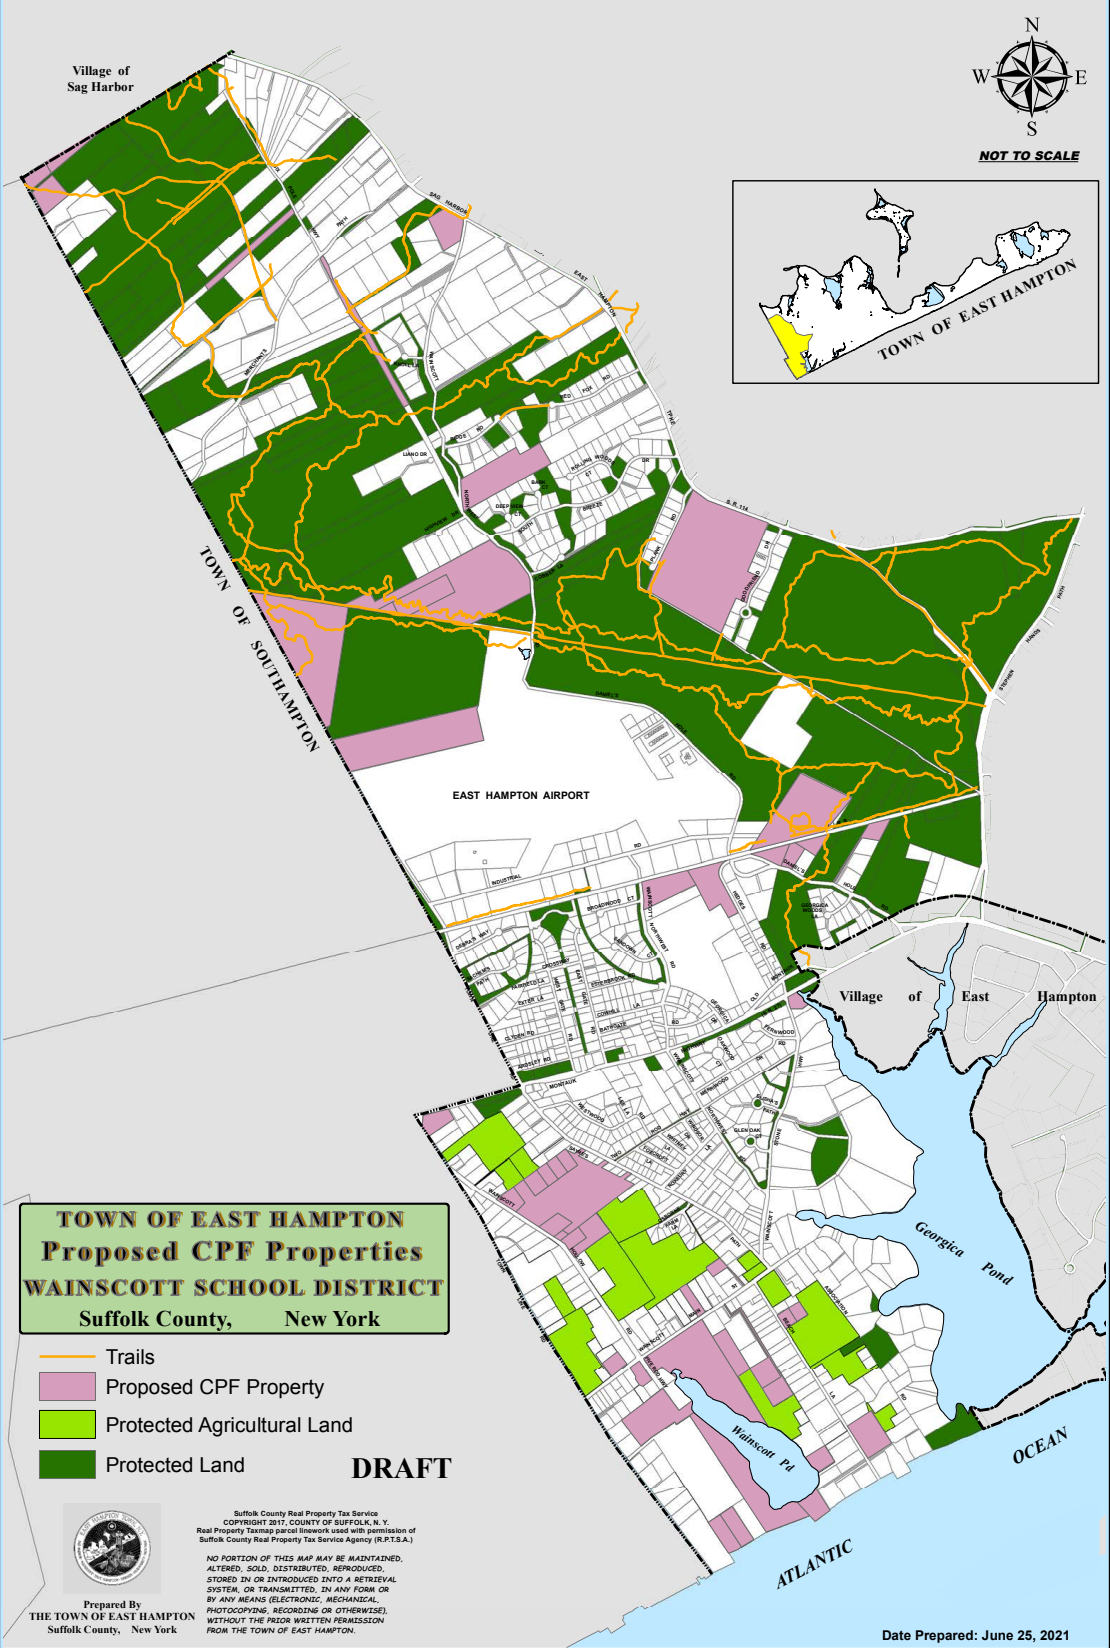

CARTOGRAPHY: BARNABY FREDMAN

TOWN OF EAST HAMPTON
Proposed CPF Properties
WAINSCOTT SCHOOL DISTRICT
Suffolk County, New York

- Trails
- Proposed CPF Property
- Protected Agricultural Land
- Protected Land

DRAFT

Prepared By
THE TOWN OF EAST HAMPTON
Suffolk County, New York

Date Prepared: June 25, 2021