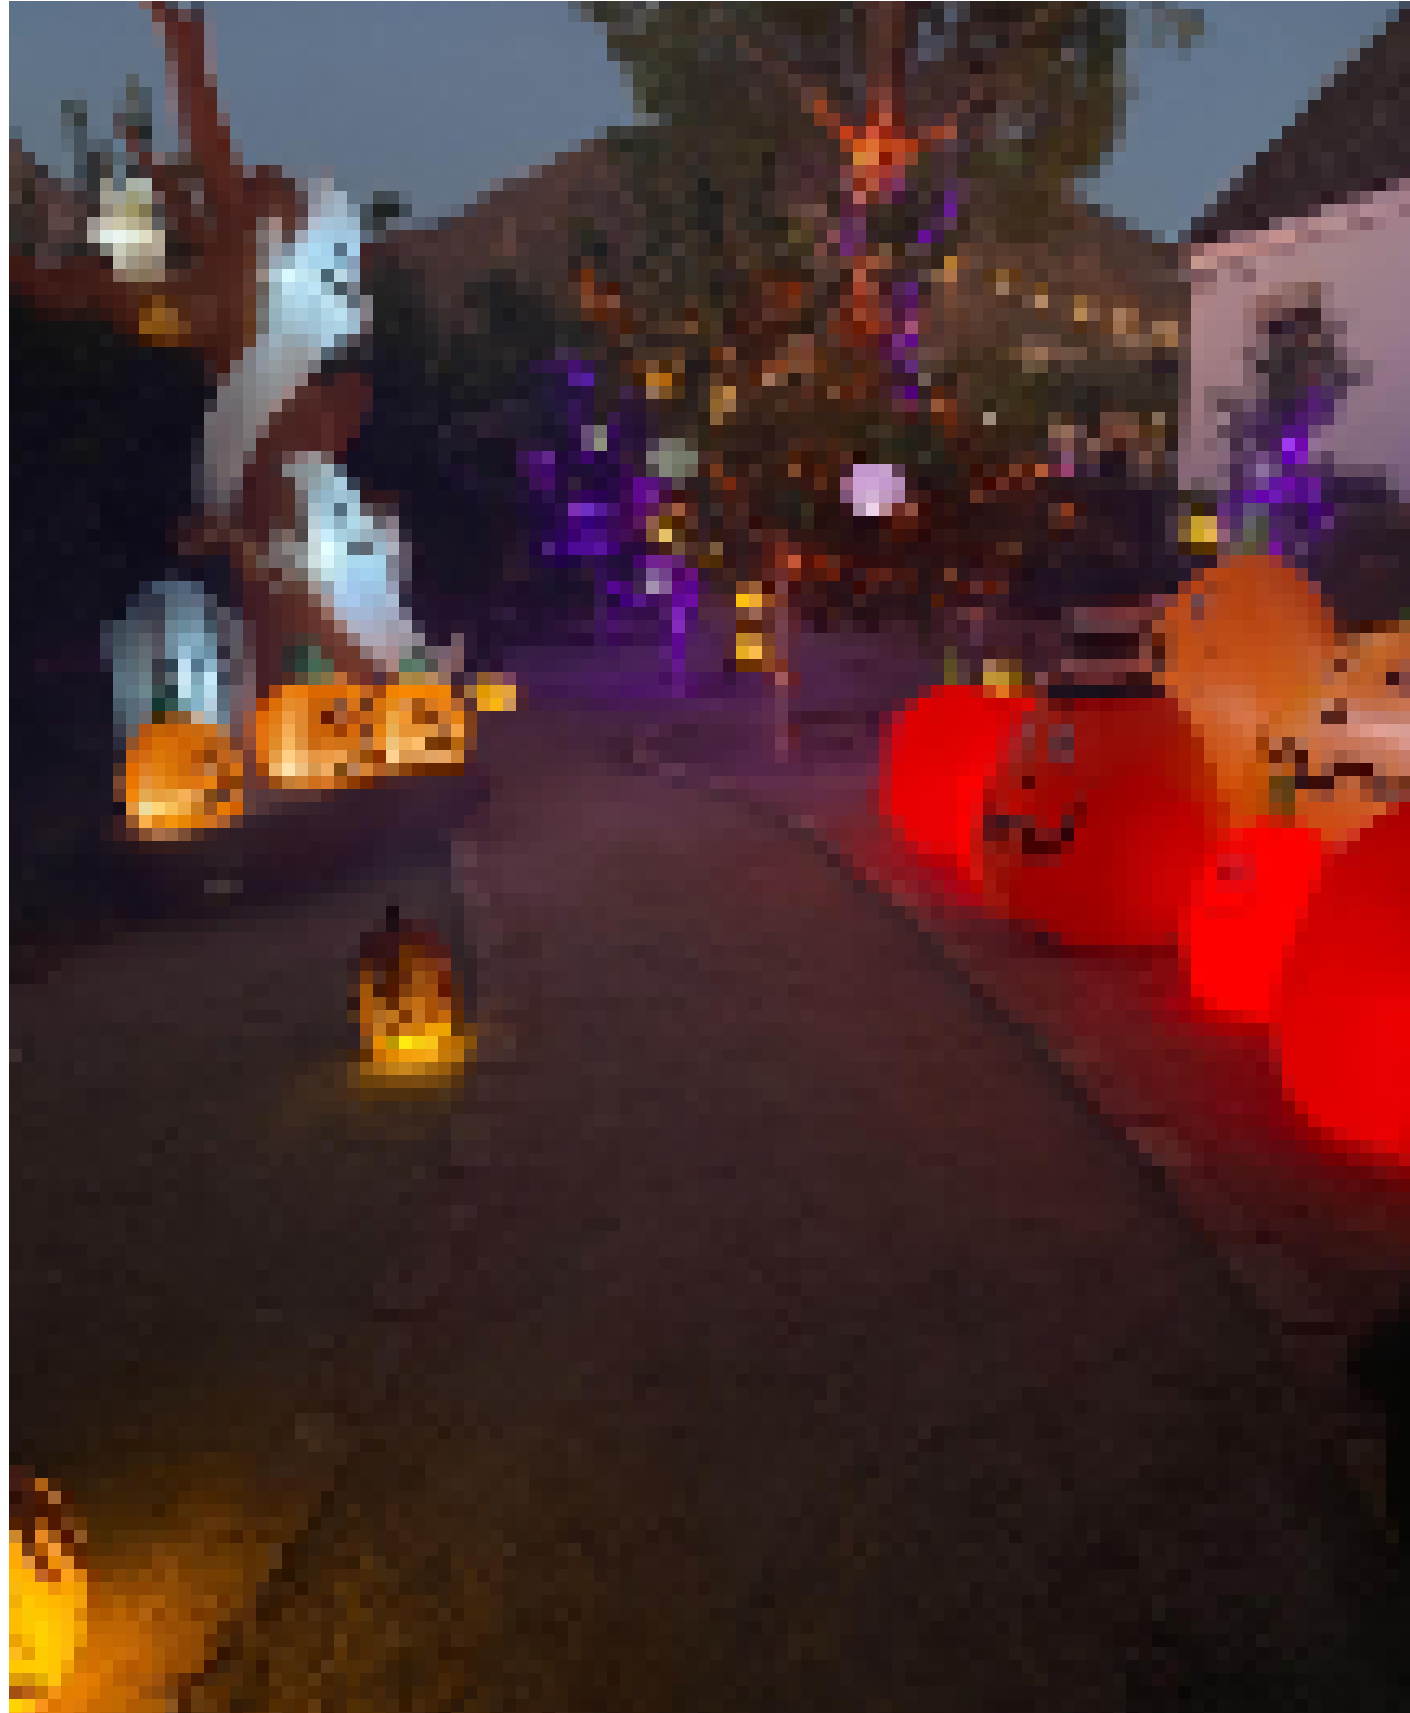

Neon Halloween

DESIGN BOARD

FRIDAY OCTOBER 28TH 2022

PRIVATE RESIDENCE

Black Light + Neon + Halloween Night

Front of the House

WELCOME
FOOLISH
MORTALS

SOMETHING
WICKED
THIS WAY COMES

- Wash lights on the house
- Trick or Treat LED light letters
- Fog Machines billowing down steps
- Welcome + Directional Signs
- Happy Halloween Balloons on front pillars with tassels

Path to Side Yard

- Someone hiding in fog to scare people as they walk by
- skeletons crawling on house / out of ground
- Strobe light in fog

Side Yard

- same as previous years with a few additions -
Lights in tree to match 2020
- add lots of fog
- someone to scare
- purple up lights
- need new webs + spiders

Graveyard

Spooky wiggly men inflatables

Upper Lawn

TUBE MAN Attachment (NO BLOWER)

Entry

- Spooky Wiggly ghosts on the pillars leading up the stairs (10' tall)

Graveyard

- Skeletons coming out of the ground
- black fencing
- tombstones
- "dirt piles" fake on the turf not actual dirt
- Strobe light and rolling fog