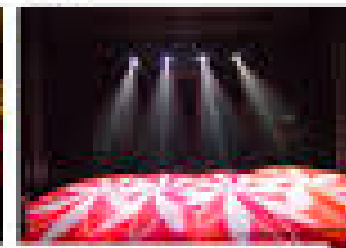

Upper Lawn - Dance Area /Floor

- DJ - Take 2
- moving heads - floor projection party lights
- Pattern projection - spooky trees, ghosts, shapes & patterns - moving and rotating to the music
- white 18X18 dance floor