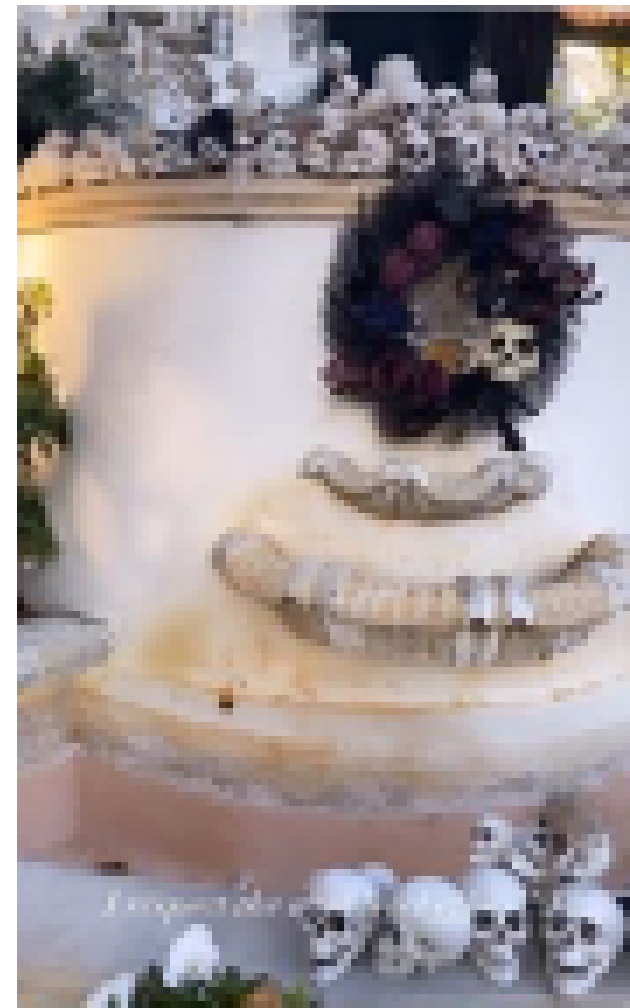

Neon Halloween

DESIGN BOARD

FRIDAY OCTOBER 28TH 2022

PRIVATE RESIDENCE

Black Light + Neon + Halloween Night

Front of the House

WELCOME
FOOLISH
MORTALS

SOMETHING
WICKED
THIS WAY COMES

- Wash lights on the house
- Trick or Treat LED light letters
- Fog Machines billowing down steps
- Welcome + Directional Signs
- Happy Halloween Balloons on front pillars with tassels

Path to Side Yard

- Someone hiding in fog to scare people as they walk by
- skeletons crawling on house / out of ground
- Strobe light in fog

Side Yard

- same as previous years with a few additions -
Lights in tree to match 2020
- add lots of fog
- someone to scare
- purple up lights
- need new webs + spiders

Graveyard

Spooky wiggly men inflatables

Upper Lawn

TUBE MAN Attachment (NO BLOWER)

Entry

- Spooky Wiggly ghosts on the pillars leading up the stairs (10' tall)

Graveyard

- Skeletons coming out of the ground
- black fencing
- tombstones
- "dirt piles" fake on the turf not actual dirt
- Strobe light and rolling fog