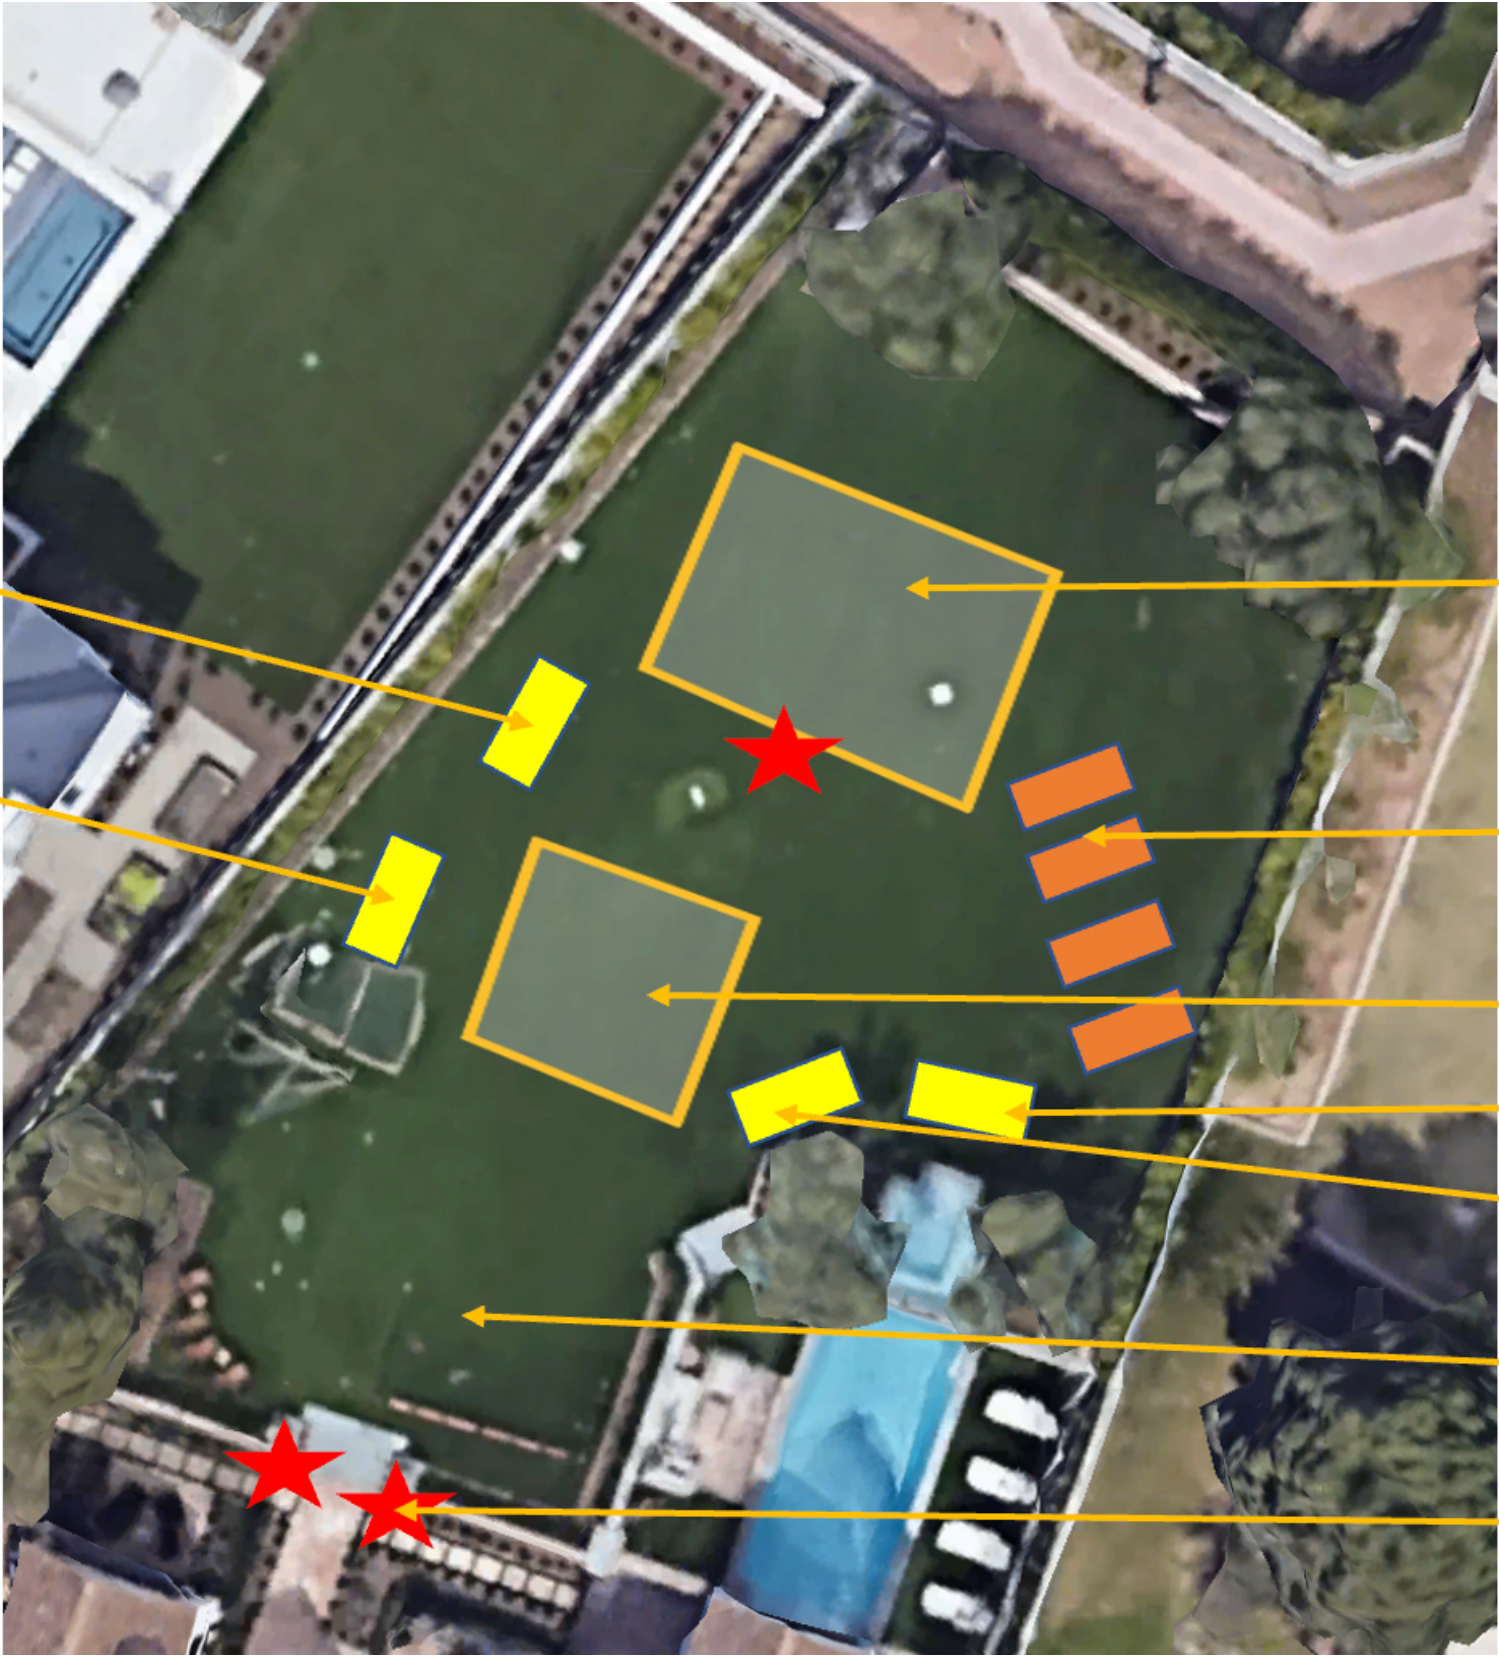

- Wash lights on the house
- Trick or Treat LED light letters
- Fog Machines billowing down steps
- Welcome + Directional Signs
- Happy Halloween Balloons on front pillars with tassels

Path to Side Yard

Upper Lawn

Dessert

DJ

30X30 tent

(4) tables - 8 chairs each

18X18 white dance floor

Food

Soda bar

Graveyard

Spooky wiggly men inflatables

Upper Lawn

TUBE MAN Attachment (NO BLOWER)

Entry

- Spooky Wiggly ghosts on the pillars leading up the stairs (10' tall)

Graveyard

- Skeletons coming out of the ground
- black fencing
- tombstones
- "dirt piles" fake on the turf not actual dirt
- Strobe light and rolling fog

Upper Lawn - Spooky Treat & Game Tent

**ENTER
AT YOUR
OWN RISK**

- Enter at your own risk sign hanging above the entry with a balloon garland with giant spiders + black lights for glow balloons

Black light illuminated tent - look to the right TREATS!
Look to the left Giant LED Games!