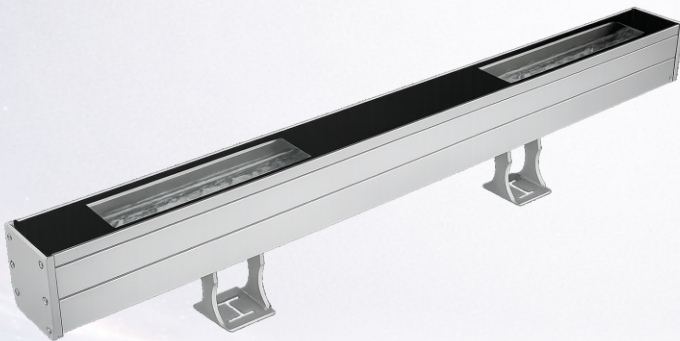

Model : NS-IFL-2801 | NS-IFL-2802 | NS-IFL-2803

Wattage : 24W | 50W | 100W

I/P Voltage : 12V DC / 24V DC

Led Color : RGBW / RGBWW / Single Color

Weight : 2.5 - 9.5 Kgs

IP Rating : IP66

These are a special type of Luminaries where lights are controlled by DMX and a physical prismatic structure inside the lights to create water lines effect on the surface.