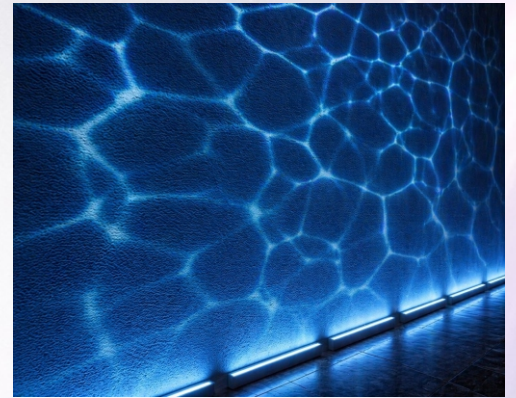

These are a special type of Luminaries where lights are controlled by DMX and a physical prismatic structure inside the lights to create water lines effect on the surface.

Model : NS-IFL-2901 | NS-IFL-2902 | NS-IFL-2903

Wattage : 36W | 48W | 60W

I/P Voltage : 24V DC / 230V AC

Led Color : RGBW / RGBWW / Single Color

Weight : 8.5 Kgs

IP Rating : IP66