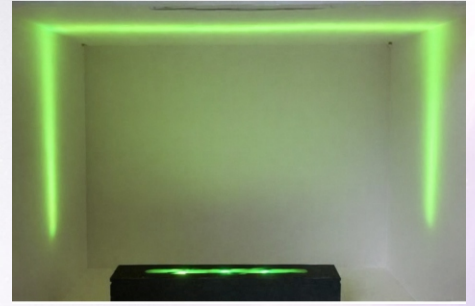

Model : NS-DFL-2501

Wattage : 12W to 100W

I/P Voltage : 12V DC / 24V DC

Led Color : RGBW / RGBWW / Single Color

Weight : 4.5 Kgs

IP Rating : IP66

DMX controlled Window Sill lights in RGBW colors which provide cost effective 180 degree illumination to Windows borders.