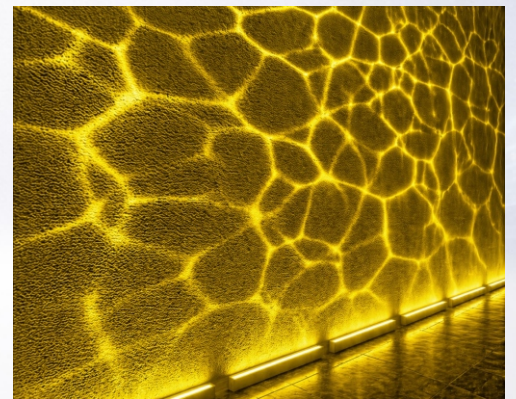

Model : NS-IFL-2801 | NS-IFL-2802 | NS-IFL-2803

Wattage : 24W | 50W | 100W

I/P Voltage : 12V DC / 24V DC

Led Color : RGBW / RGBWW / Single Color

Weight : 2.5 - 9.5 Kgs

IP Rating : IP66

These are a special type of Luminaries where lights are controlled by DMX and a physical prismatic structure inside the lights to create water lines effect on the surface.