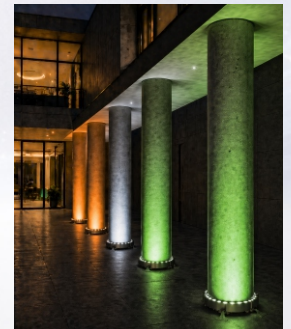

Model : NS-IFL-2701 | NS-IFL-2702 | NS-IFL-2703

Wattage : 21W | 36W | 54W

I/P Voltage : 12V DC / 24V DC

Led Color : RGBW / RGBWW / Single Color

Weight : 2.5 - 5.5 Kgs

IP Rating : IP68

Hug Lights

Hug lights are perfect for illuminating concrete pillars and trees in the garden. It gives all round illumination to the structures.