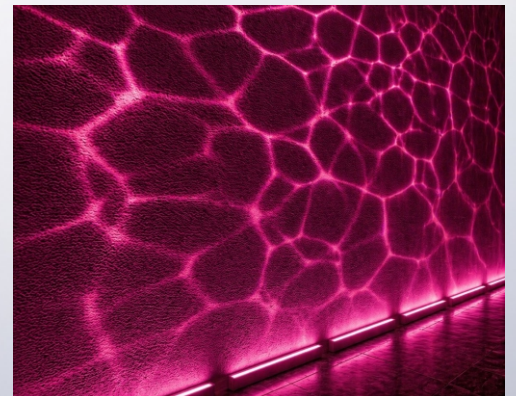

Model : NS-IFL-2801 | NS-IFL-2802 | NS-IFL-2803

Wattage : 24W | 50W | 100W

I/P Voltage : 12V DC / 24V DC

Led Color : RGBW / RGBWW / Single Color

Weight : 2.5 - 9.5 Kgs

IP Rating : IP66

These are a special type of Luminaries where lights are controlled by DMX and a physical prismatic structure inside the lights to create water lines effect on the surface.