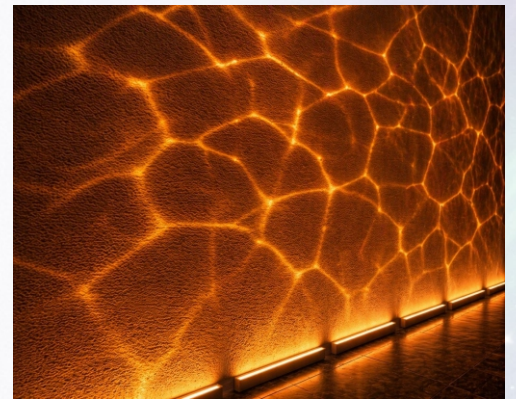

Model : NS-IFL-2801 | NS-IFL-2802 | NS-IFL-2803

Wattage : 24W | 50W | 100W

I/P Voltage : 12V DC / 24V DC

Led Color : RGBW / RGBWW / Single Color

Weight : 2.5 - 9.5 Kgs

IP Rating : IP66

These are a special type of Luminaries where lights are controlled by DMX and a physical prismatic structure inside the lights to create water lines effect on the surface.