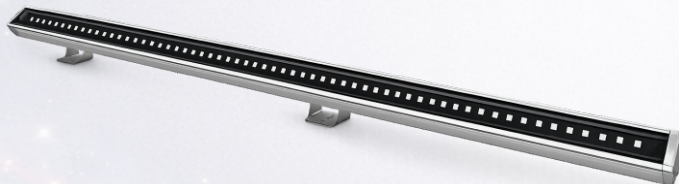

Wattage : 4W | 12W | 20W

I/P Voltage : 12V DC / 24V DC

Led Color : RGBW / RGBWW / Single Color

Weight : 1 Kg

IP Rating : IP65

Linear Wallwashers

NOISWA™
L I G H T I N G

Customized sizes ranging from 200mm to 1200mm available. 2 types of variants, Slim and Broad types available. Ideal for flat surface color flow.