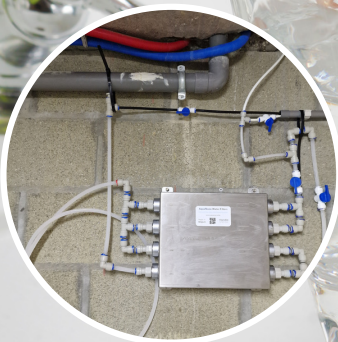

www.severi.shop

from the kitchen tap or for rainwater

KWF-US for fresh filtered water from
www.severi.shop
the kitchen tap or via a separate tap

KWF-HFC for high flow filtered

www.severi.shop

water, built-in or under-counter/sink

LifeFilta KWF

KITCHEN WATER FILTER

cleanable membrane filter system water
factory @ $0.005 \mu\text{m} = 5 \text{ nano meters}$

suspicious tap water, rainwater, well water,
rivers, streams...

stainless steel housing, LPE piping and
food grade components