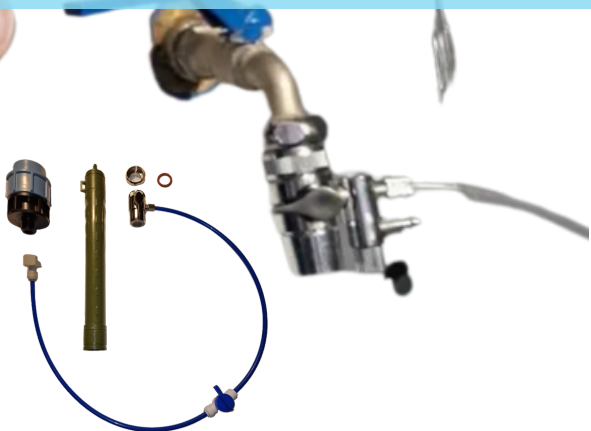

LifeFilta Jerrycan LFJC

membrane filter mini water factory with built-in backwash @ $0.005 \mu\text{m} = 5 \text{ nanometers}$

suspicious tap water, rainwater, well water, rivers, streams...

20 liter HDPE robust Jerrycan

personal 'straw' and tap water filter

LifeFilta Straw Filter KIT

Drinking water from any outdoor tap, tap or kitchen tap...

LifeFilta STRAW LFS-KIT

personal membrane water filter @ 0.005
 μm = 5 nano

suspicious water from taps, rainwater, well
water, rivers, streams...