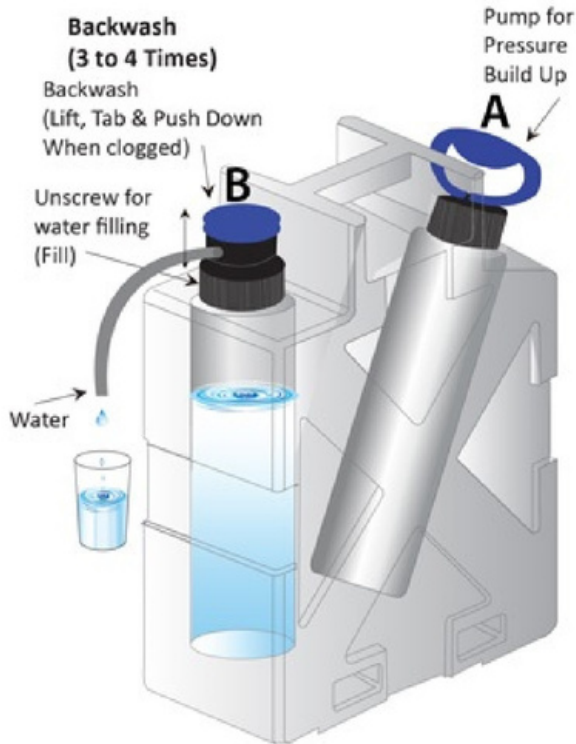

LifeFilta Jerrycan

Mini Water Factory with Back-Wash