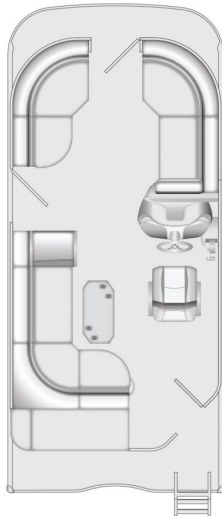

South Bay

AUTHORIZED DEALER

Cold River Marine Inc

1805 Route 16
Center Ossipee NH, 03814
Phone: (603) 651-1324
Website: www.coldrivermarine.com

2026 South Bay S220CR

HULL/SERIAL #	MODEL YEAR	LOA	APPROX.WEIGHT
	2026	20' 10"	1440
COLOR	WEB ID	BEAM	FUEL CAPACITY
	114169	8' 6"	27gal

*SAMPLE PROFILE

UNIQUE KEY FEATURES

Pictures shown are for reference only and may not match options selected.

MANUFACTURERS SUGGESTED RETAIL PRICE

Rigging Only \$0

OPTIONS

S220CR 25" Tubes	\$35,969
Includes: Furniture Vinyl Upgrade, Wet Sounds Speaker, 25" Tubes & Transom Upgrade, Full Rail Panels w/ New Design, Tilt Steering	
"Black Out" Powder Coat Trim Package (200/C/CTS)	\$2,139
Includes: Black Powder Coat Rails, Black Bimini Top Frame, Black Rail Spacers, Black Pinch Guards, Black Door Stops, Black Rail Plugs, Black Snap Screws, Black Pedestals	
Panel 1: Caribou Brown	\$0
Panel 2: Pearl White	\$0
Furniture Base : Latte TT	\$0
Furniture Accent : Caribou Brown	\$0
Lifting Strakes	\$1,246
STD 20" Shaft Transom	\$0
Latte Teak	\$1,759
Power Electric Bimini Top Standard	\$0
Mooring Cover	\$0
Canvas Color: Black	\$0
Mooring Cover Coal	\$0
Suzuki	\$0
Suzuki Mechanical Pre-Rig	\$1,983
Fiberglass Helm	\$0
Simrad 7" NSX3007	\$1,947
Helm Riser	\$1,550
HD Folding Table	\$409
RGB LED Floor, Table & Seat Base Lights	\$1,159
RGB LED Under Deck Lights	\$1,456
LED Docking Lights	\$541
Lippert Ladder	\$811
SS Ski Tow Bar	\$1,129