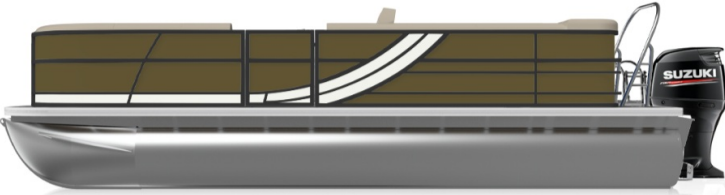

South Bay

AUTHORIZED DEALER

Cold River Marine Inc

1805 Route 16
Center Ossipee NH, 03814
Phone: (603) 651-1324
Website: www.coldrivermarine.com

2026 South Bay S220CR

HULL/SERIAL #	MODEL YEAR	LOA	APPROX.WEIGHT
	2026	20' 10"	1440
COLOR	WEB ID	BEAM	FUEL CAPACITY
	114169	8' 6"	27gal

*SAMPLE PROFILE

UNIQUE KEY FEATURES

Pictures shown are for reference only and may not match options selected.

MANUFACTURERS SUGGESTED RETAIL PRICE

Rigging Only \$0

OPTIONS

S220CR 25" Tubes	\$35,969
Includes: Furniture Vinyl Upgrade, Wet Sounds Speaker, 25" Tubes & Transom Upgrade, Full Rail Panels w/ New Design, Tilt Steering	
"Black Out" Powder Coat Trim Package (200/C/CTS)	\$2,139
Includes: Black Powder Coat Rails, Black Bimini Top Frame, Black Rail Spacers, Black Pinch Guards, Black Door Stops, Black Rail Plugs, Black Snap Screws, Black Pedestals	
Panel 1: Caribou Brown	\$0
Panel 2: Pearl White	\$0
Furniture Base : Latte TT	\$0
Furniture Accent : Caribou Brown	\$0
Lifting Strakes	\$1,246
STD 20" Shaft Transom	\$0
Latte Teak	\$1,759
Power Electric Bimini Top Standard	\$0
Mooring Cover	\$0
Canvas Color: Black	\$0
Mooring Cover Coal	\$0
Suzuki	\$0
Suzuki Mechanical Pre-Rig	\$1,983
Fiberglass Helm	\$0
Simrad 7" NSX3007	\$1,947
Helm Riser	\$1,550
HD Folding Table	\$409
RGB LED Floor, Table & Seat Base Lights	\$1,159
RGB LED Under Deck Lights	\$1,456
LED Docking Lights	\$541
Lippert Ladder	\$811
SS Ski Tow Bar	\$1,129