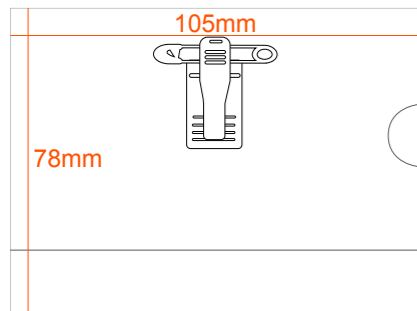

Portrait Double Slot

- 105mm H x 61mm W
- Single Compartment Pockets
- Insert Size 54x86mm

NCH100 - Small

Portrait Single Slot

- 70mm W x 116mm H
- Single Compartment Pockets
- Insert Size 55x90mm

NCH019 - Medium

TicketTek Holder

- 72mm W x 169mm H
- Single Compartment Pockets
- Insert Size 70x150mm

NCH037A - Medium

Double Slots

- 90mm W x 137mm H
- Single Compartment Pockets
- Insert Size 81x113mm

NCH038 - Medium

Double Slots

- 115mm W x 100mm H
- Single Compartment Pockets
- Insert Size 105x74mm

NCH005 - Medium

Medium Size Clip/Pin

- 105m W x 78mm H
- Single Compartment Pockets
- Insert Size 105x74mm

NCH005M - Medium

Medium Size Magnet Clip