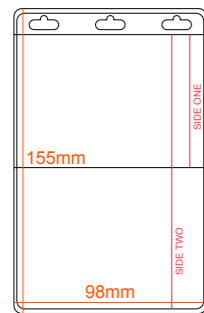

Double Slots

- 118mm W x 170mm H
- Single Compartment Pockets
- Insert Size 105x148mm

NCH030 - A5 Massive

Half and A4 Size

- 158mm W x 235mm H
- Single Compartment Pockets
- Insert Size 148x210mm

NCH036 - A6

A6 Double Sided

- 118mm W x 168mm H
- 2 Compartment Pockets
- Insert Size 2 times 105x148mm

NCH023 - Medium

Available in 4 colours

- 99mm W x 144mm H
- 3 Compartment Pockets
- Insert Size 2 times 90x55mm, 90x126mm

NCH018A - Medium

Category Strip Section

- 109mm W x 130mm H
- 2 Compartment Pockets
- Insert Size 105x74mm, 105x20mm

NCH010A - Large

Multi Pocket

- 112mm W x 188mm H
- 3 Compartment Pockets
- Insert Size 90x55mm, 90x126mm, 90x20mm

NCH024 - A6

Multi Pocket

- 118mm W x 170mm H
- 3 Compartment Pockets
- Insert Size 2 times 105x74mm, 105x148mm

NCH031 - A6

Category Strip Section

- 117mm W x 169mm H
- 3 Compartment Pockets
- Insert Size 2 times 105x148mm, 105x20mm