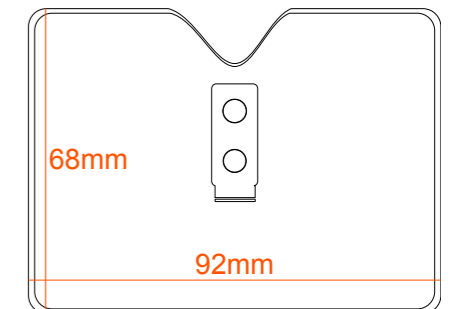

NCH025 - Small
Portrait Business Card Size

- 65mm W x 118mm H
- Single Compartment Pockets
- Insert Size 55x90mm

NCH026 - Small
Portrait Business Card Size

- 68mm W x 115mm H
- Single Compartment Pockets
- Insert Size 55x90mm

NCH034 - Small
Features Ziplock

- 118mm W x 89mm H
- Single Compartment Pockets
- Insert Size 90x55mm

NCH035 - Small
Features Ziplock

- 69mm W x 118mm H
- Single Compartment Pockets
- Insert Size 55x90mm