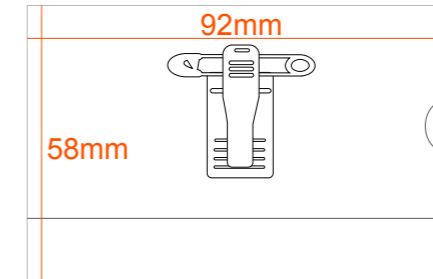

Large Name Tags - With Edge to Edge Colour Printed Inserts

Search: Name Tags/Fully Produced Ready to Wear

- With our fully produced large sized tags you can have it all - QR codes, images, brochures, or why not try a bifold or trifold program that doubles as a name tag!
- Price includes insert with names and logo, assembled and delivered alphabetically sorted
- Insert Size 85x113m, 95x113mm, 90x126m, 105x148mm

Multi-pocket Name Tags - With multiple printed Inserts

Search: Name Tags/Fully Produced Ready to Wear

- These multipocket holders are easier to use, and avoid the problem of pulling out the name tag insert when you're reaching for the pocket program.
- Price includes insert with names and logo, assembled and delivered alphabetically sorted
- Insert Size Various

NCH001 - Small
Business Card Size Magnet Clip

- 92mm W x 58mm H
- Single Compartment Pockets
- Insert Size 90x55mm

NCH002 - Small
Business Card Size Clip/Pin

- 92mm W x 58mm H
- Single Compartment Pockets
- Insert Size 90x55mm