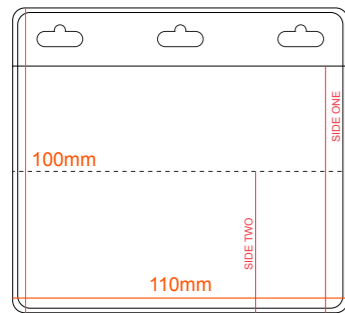

Holds 2 Credit Card Size

- 90mm W x 129mm H
- 2 Compartment Pockets
- Insert Size 2 x 85.6x54mm

NCH028A - A6

A6 Double Slots

- 118mm W x 170mm H
- 2 Compartment Pockets
- Insert Size 105x74mm, 105x148mm

NCH029A - A6

A6 Double Sided

- 118mm W x 168mm H
- 2 Compartment Pockets
- Insert Size 2 times 105x148mm

NCH023 - Medium

Available in 4 colours

- 99mm W x 144mm H
- 3 Compartment Pockets
- Insert Size 2 times 90x55mm, 90x126mm