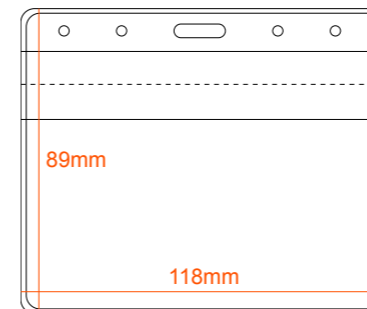

NCH001 - Small
Business Card Size Magnet Clip

- 92mm W x 58mm H
- Single Compartment Pockets
- Insert Size 90x55mm

NCH002 - Small
Business Card Size Clip/Pin

- 92mm W x 58mm H
- Single Compartment Pockets
- Insert Size 90x55mm

NCH004 - Small
Business Card Size Single Slot

- 98mm W x 85mm H
- Single Compartment Pockets
- Insert Size 90x55mm

NCH004A - Small
Business Card Size Double Slot

- 98mm W x 85mm H
- Single Compartment Pockets
- Insert Size 90x55mm

NCH025 - Small
Portrait Business Card Size

- 65mm W x 118mm H
- Single Compartment Pockets
- Insert Size 55x90mm

NCH026 - Small
Portrait Business Card Size

- 68mm W x 115mm H
- Single Compartment Pockets
- Insert Size 55x90mm