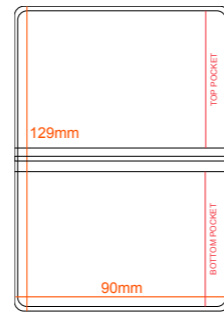

Double Slots

- 118mm W x 170mm H
- Single Compartment Pockets
- Insert Size 105x148mm

NCH030 - A5 Massive

Half and A4 Size

- 158mm W x 235mm H
- Single Compartment Pockets
- Insert Size 148x210mm

NCH036 - A6

1/4 of an A4 Size

- 155mm W x 129mm H
- Single Compartment Pockets
- Insert Size 148x105mm

NCH022A - Small

Category Strip Section

- 95mm W x 110mm H
- 2 Compartment Pockets
- Insert Size 90x55mm, 90x20mm

NCH065 - Small

Holds 2 Credit Card Size

- 90mm W x 129mm H
- 2 Compartment Pockets
- Insert Size 2 x 85.6x54mm

NCH028A - A6

A6 Double Slots

- 118mm W x 170mm H
- 2 Compartment Pockets
- Insert Size 105x74mm, 105x148mm

NCH029A - A6

A6 Double Sided

- 118mm W x 168mm H
- 2 Compartment Pockets
- Insert Size 2 times 105x148mm

NCH023 - Medium

Available in 4 colours

- 99mm W x 144mm H
- 3 Compartment Pockets
- Insert Size 2 times 90x55mm, 90x126mm