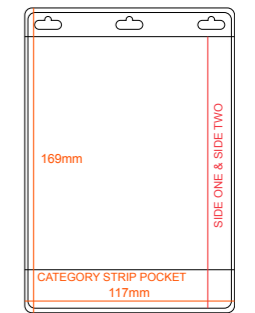

Double Slots

- 118mm W x 170mm H
- Single Compartment Pockets
- Insert Size 105x148mm

NCH030 - A5 Massive

Half and A4 Size

- 158mm W x 235mm H
- Single Compartment Pockets
- Insert Size 148x210mm

NCH036 - A6

A6 Double Sided

- 118mm W x 168mm H
- 2 Compartment Pockets
- Insert Size 2 times 105x148mm

NCH023 - Medium

Available in 4 colours

- 99mm W x 144mm H
- 3 Compartment Pockets
- Insert Size 2 times 90x55mm, 90x126mm

NCH018A - Medium

Category Strip Section

- 109mm W x 130mm H
- 2 Compartment Pockets
- Insert Size 105x74mm, 105x20mm

NCH010A - Large

Multi Pocket

- 112mm W x 188mm H
- 3 Compartment Pockets
- Insert Size 90x55mm, 90x126mm, 90x20mm

NCH024 - A6

Multi Pocket

- 118mm W x 170mm H
- 3 Compartment Pockets
- Insert Size 2 times 105x74mm, 105x148mm

NCH031 - A6

Category Strip Section

- 117mm W x 169mm H
- 3 Compartment Pockets
- Insert Size 2 times 105x148mm, 105x20mm