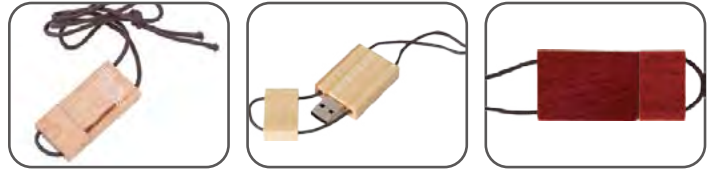

# WOODEN STYLE

**PCUW7**      
**Wooden String Flash Drive**

**Product Colour:** Maple Wood, Walnut Wood, Red Wood, Bamboo

**Product Size:** 56 x 28 x 10 mm

**Material:** Wood

**PCUECO**      
**Eco Flash Drive**