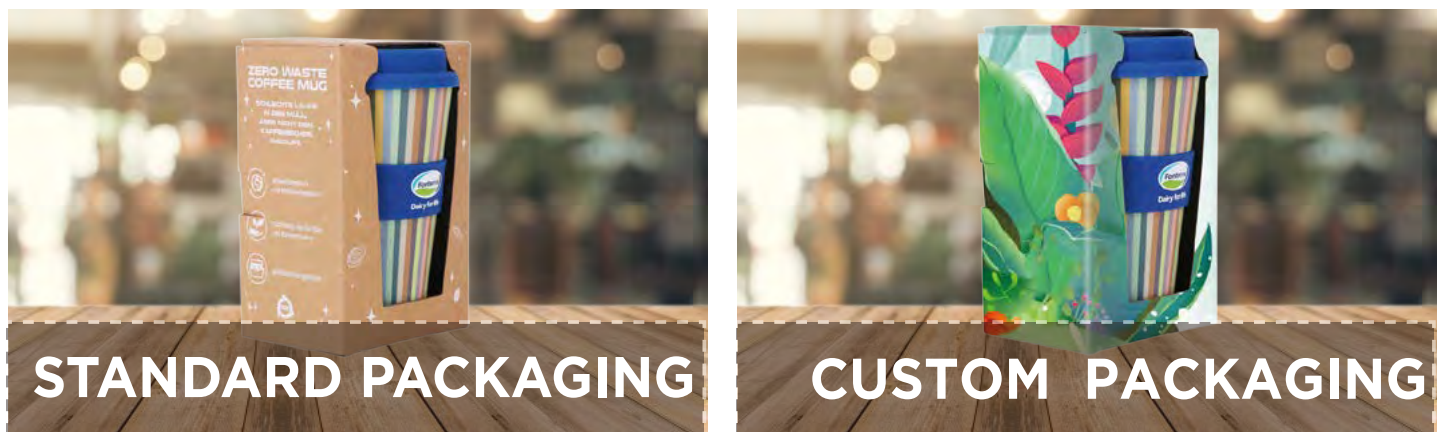

STEP 4: CHOOSE THE PACKAGING