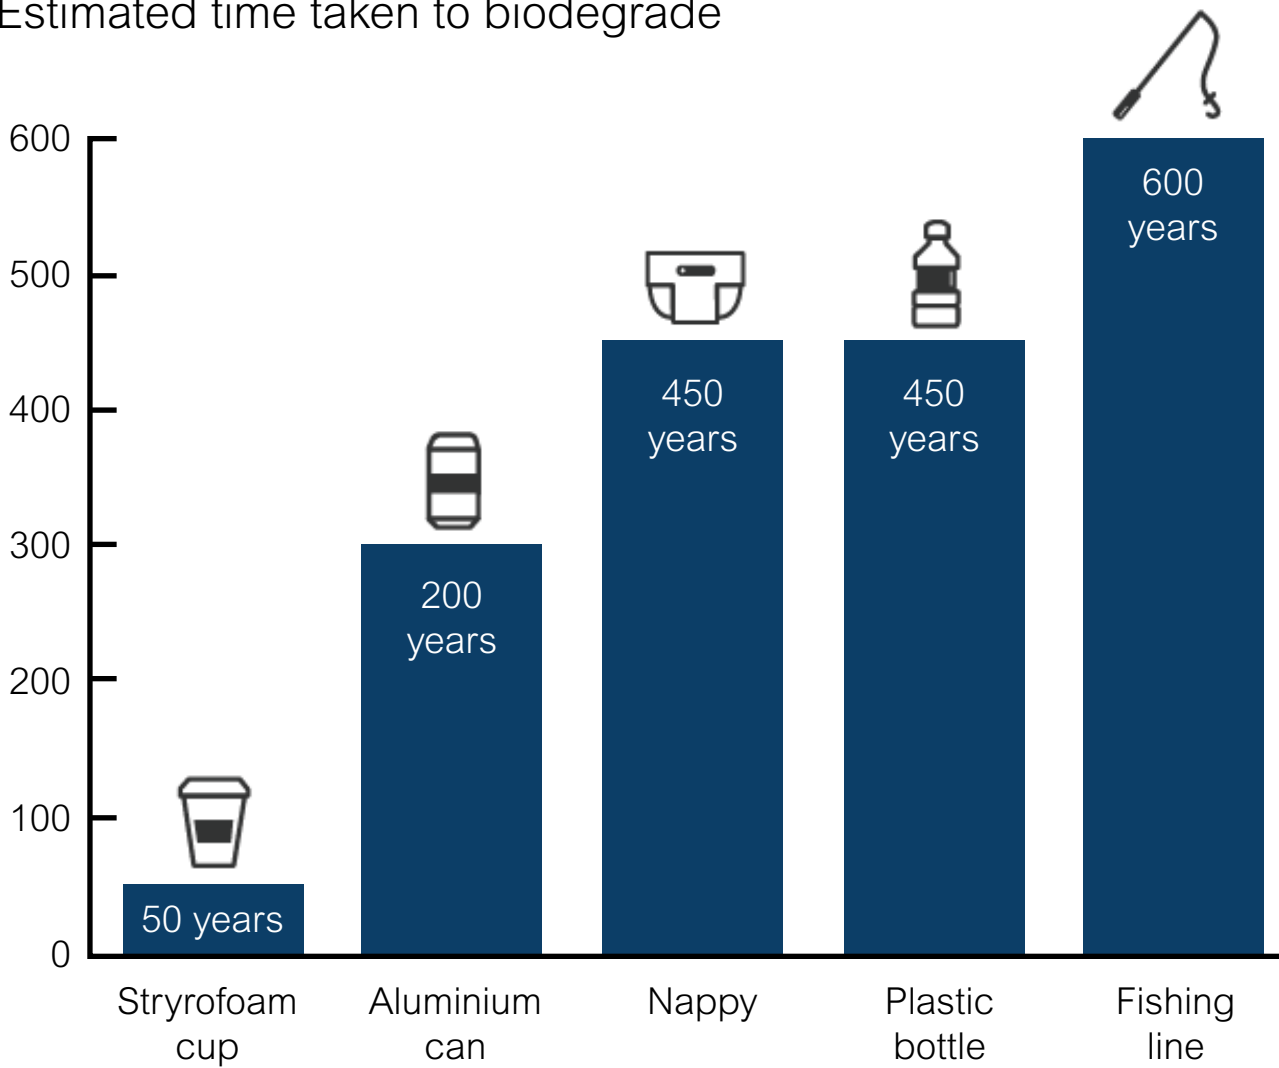

# How long til they're gone?

Estimated time taken to biodegrade

Exact time will vary by product type and environmental conditions

Source: NOAA / Woods Hole Sea Grant