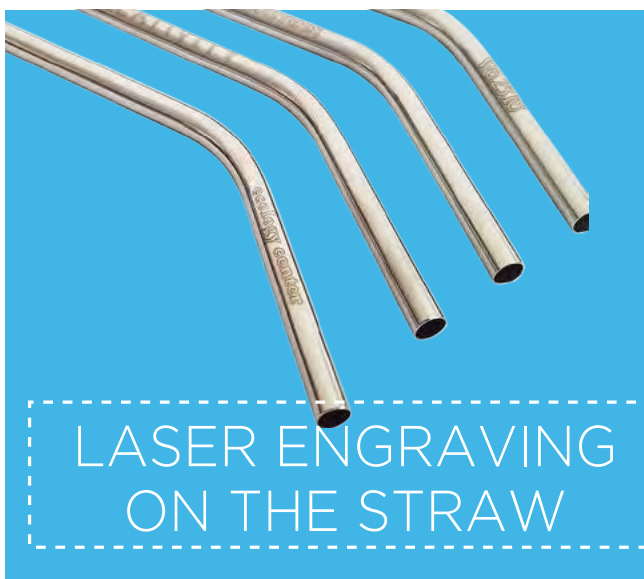

STEP 3: CHOOSE THE PRINT