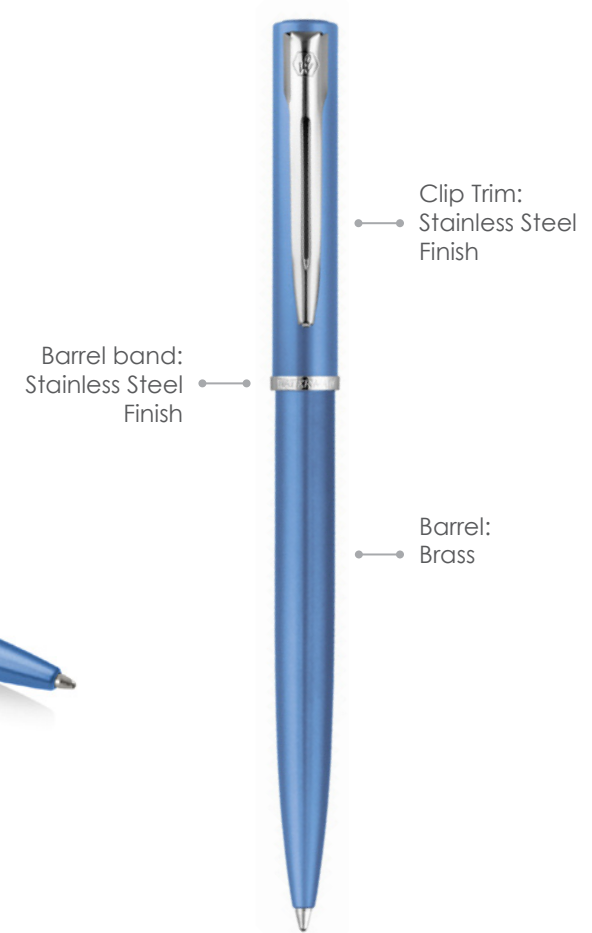

WATERMAN
PARIS

Allure

Metal Pen Ballpoint Waterman Allure - Blue CT

MADE IN FRANCE

2068191

Packaging info

Shipping Carton Qty: 80
Shipping Carton Size:
41.5 x 37.8 x 29.5cm (LxWxH)
Carton Weight (kg): 17

Print Area

Pad Print: 45 x 7mm

Engrave Area

Engrave: 45 x 7mm
Engrave Color: Gold