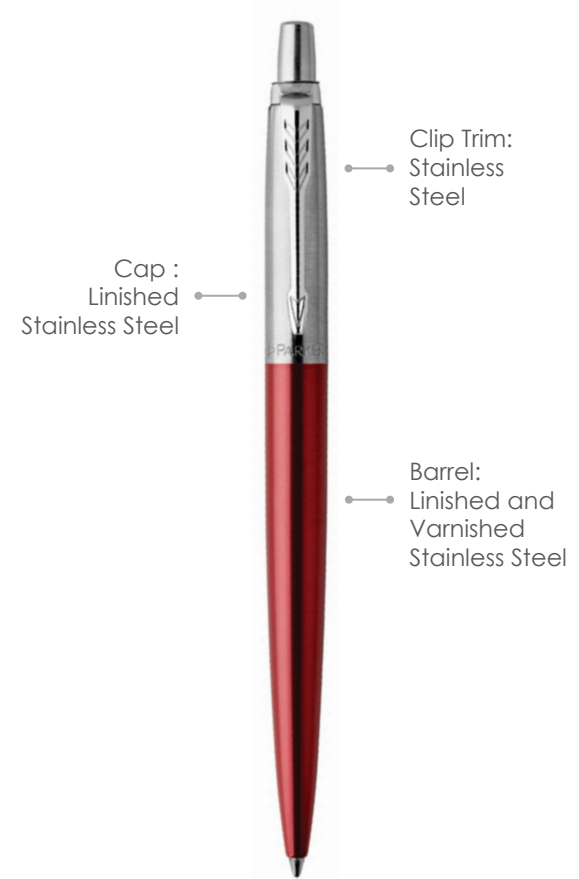

Jotter

Metal Pen Ballpoint Parker Jotter - Kensington Red CT
MADE IN FRANCE
1953348