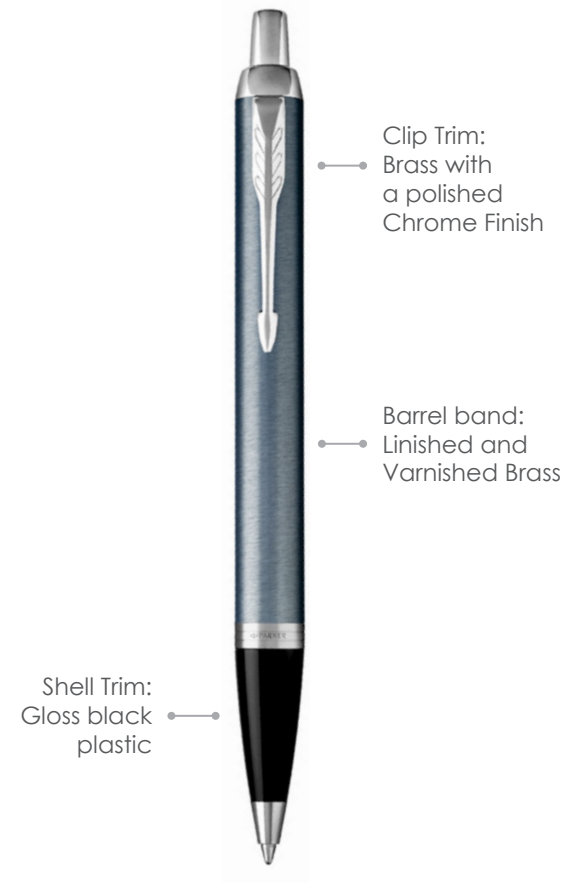

### Engrave Area

Engrave: 40 x 7mm  
Engrave Color: Gold

IM

Metal Pen Ballpoint Parker IM - Blue Grey Stainless CT  
MADE IN FRANCE  
1975648