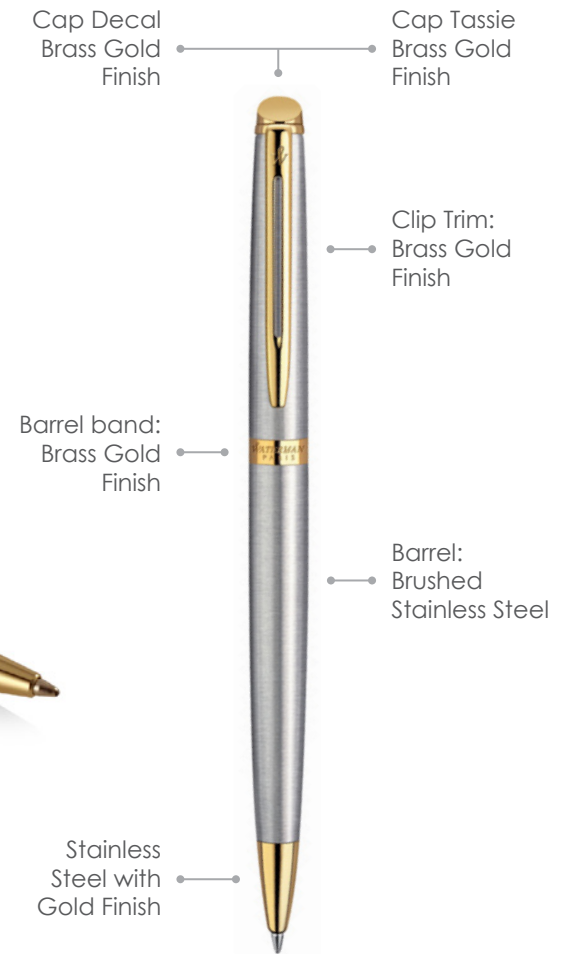

# Hemisphere

Metal Pen Ballpoint Waterman Hemisphere - Matte Black CT

MADE IN FRANCE

S20102013

## Engrave Area

Engrave: 40 x 7mm  
Engrave Color: Gold

**WATERMAN**  
PARIS

# Hemisphere

Metal Pen Ballpoint Waterman Hemisphere - Brushed Stainless GT

MADE IN FRANCE

S20102003