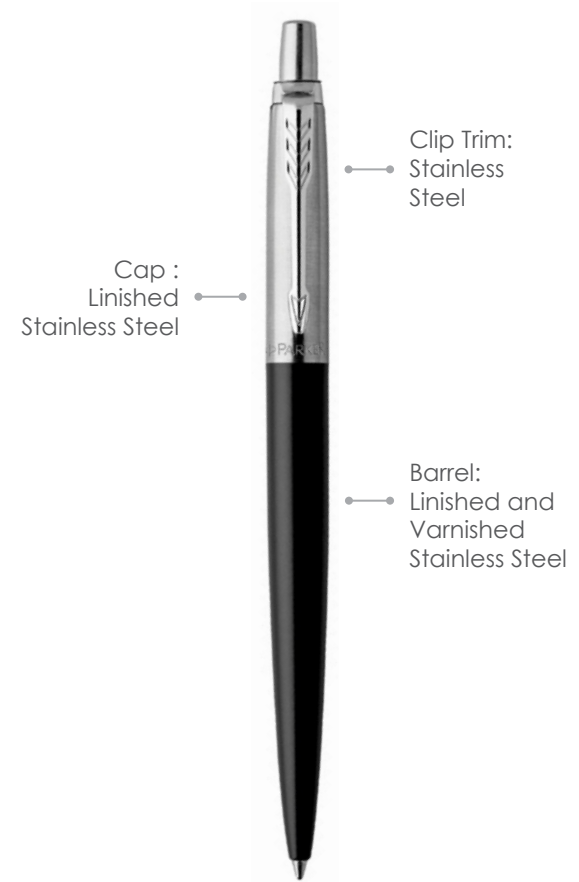

Jotter

Metal Pen Ballpoint Parker Jotter - Bond Street Black CT
MADE IN FRANCE
1953346

Packaging info

Shipping Carton Qty: 300
Shipping Carton Size:
60.1 x 37.2 x 27.6cm (LxWxH)
Carton Weight (kg): 18.1

Print Area

Pad Print: 40 x 7mm

Engrave Area

Engrave: 40 x 7mm
Engrave Color: Silver