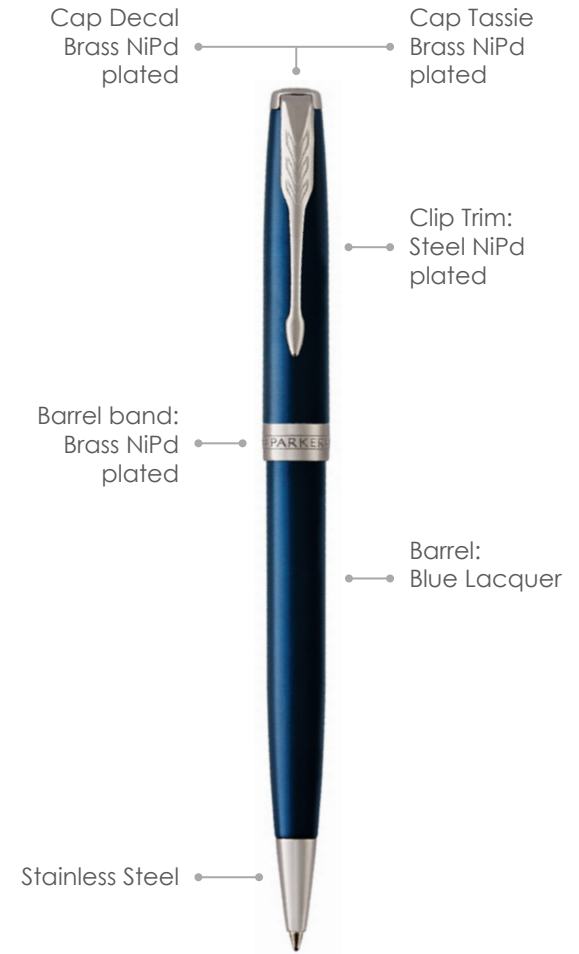

## Engrave Area

Engrave: 40 x 7mm  
Engrave Color: Gold

# Sonnet

Metal Pen Ballpoint Parker Sonnet - Lacquer Blue CT

MADE IN FRANCE

1950889