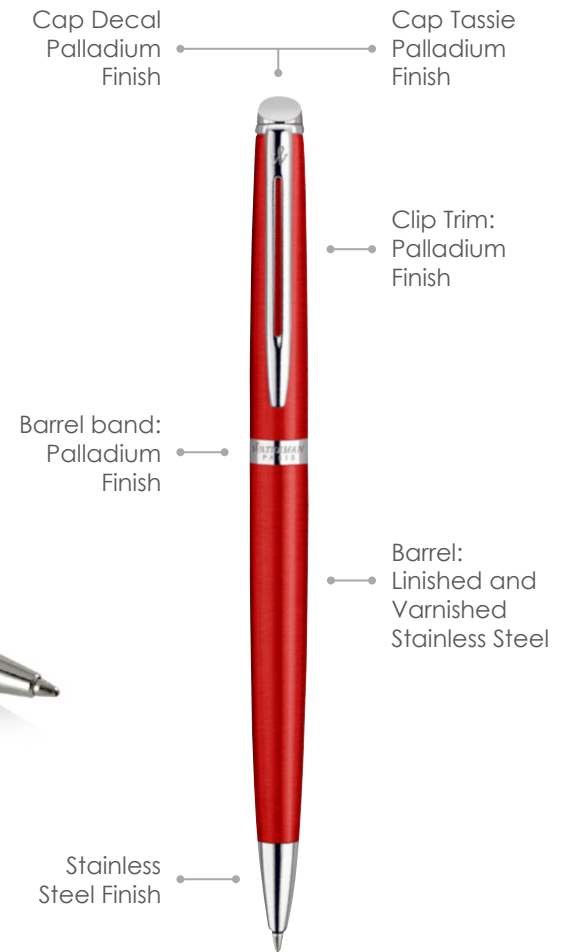

### Engrave Area

Engrave: 40 x 7mm  
Engrave Color: Silver

# Hemisphere

Gift your client's gift with timeless elegance.

Promotional writing instruments don't come any more stylish and classy than the Waterman Hemisphere Ballpoint or Rollerball pen.

Engraved in with your client's brand or personalisation, or pad printed with your client's logo.

# Hemisphere

Metal Pen Ballpoint Waterman Hemisphere - Comet Red CT

MADE IN FRANCE

2042968