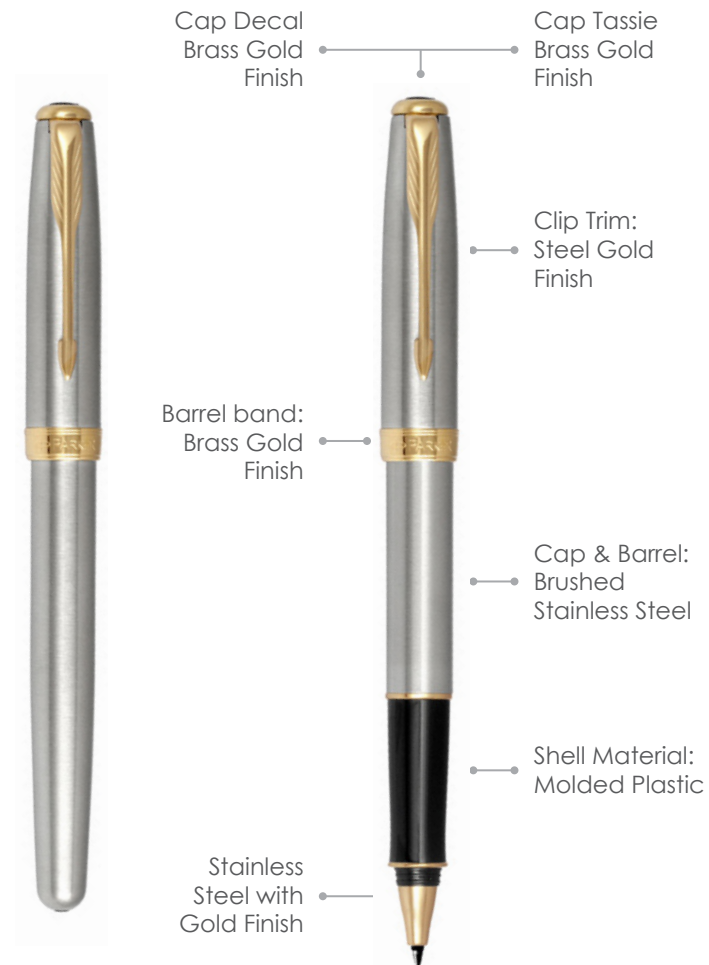

# Sonnet

Metal Pen Rollerball Parker Sonnet - Brushed Stainless GT

MADE IN FRANCE

S20081041