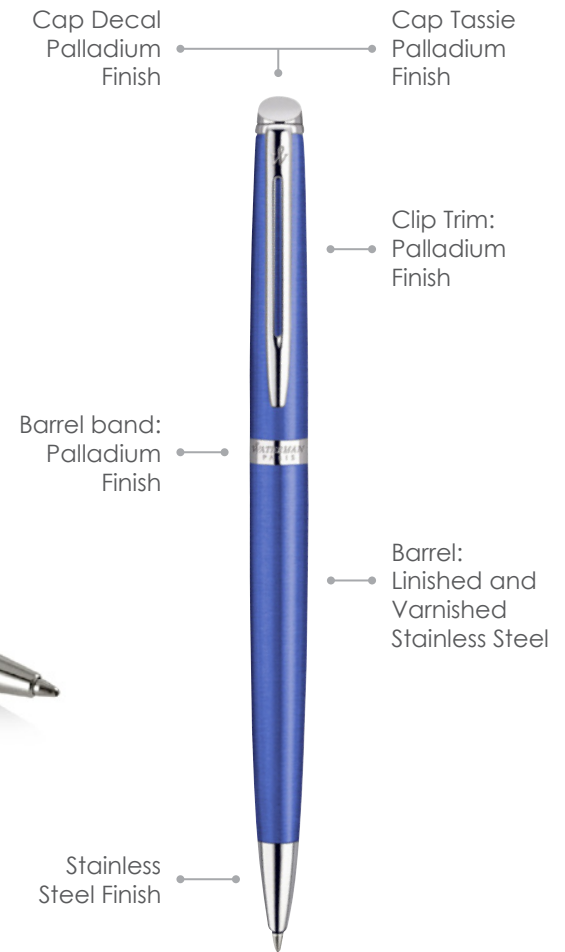

# Hemisphere

Metal Pen Ballpoint Waterman Hemisphere - Comet Red CT

MADE IN FRANCE

2042968

## Engrave Area

Engrave: 40 x 7mm  
Engrave Color: Gold

**WATERMAN**  
PARIS

# Hemisphere

Metal Pen Ballpoint Waterman Hemisphere - Bright Blue CT

MADE IN FRANCE

2046601