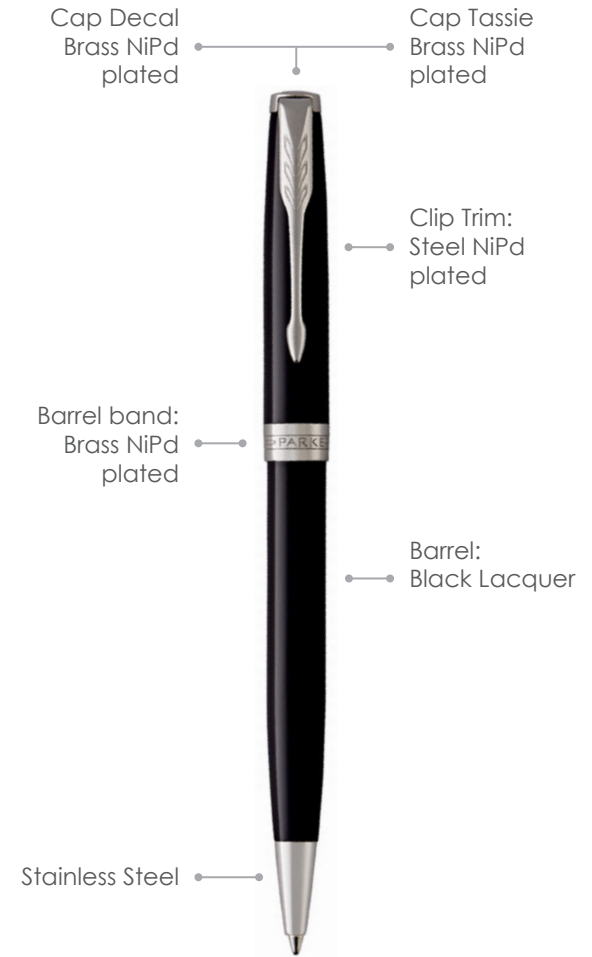

## Engrave Area

Engrave: 40 x 7mm  
Engrave Color: Gold

# Sonnet

Metal Pen Ballpoint Parker Sonnet - Lacquer Black CT

MADE IN FRANCE

1950792