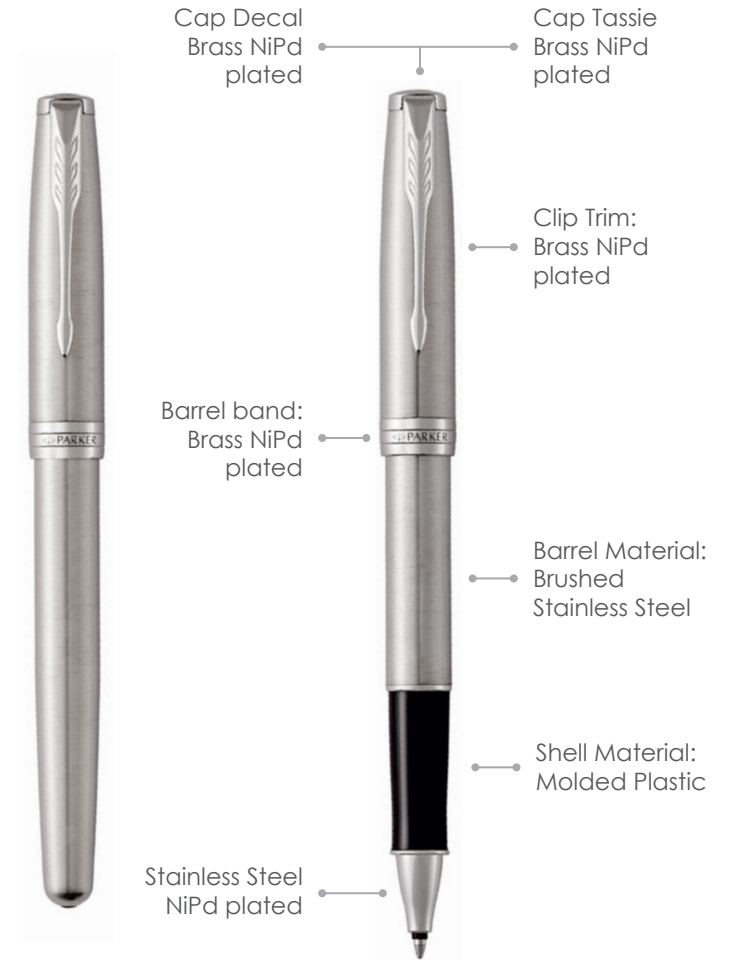

Packaging info

Shipping Carton Qty: 80
Shipping Carton Size:
41.5 x 37.8 x 29.5cm (LxWxH)
Carton Weight (kg): 17

Print Area

Pad Print: 40 x 7mm

Engrave Area

Engrave: 40 x 7mm
Engrave Color: Silver