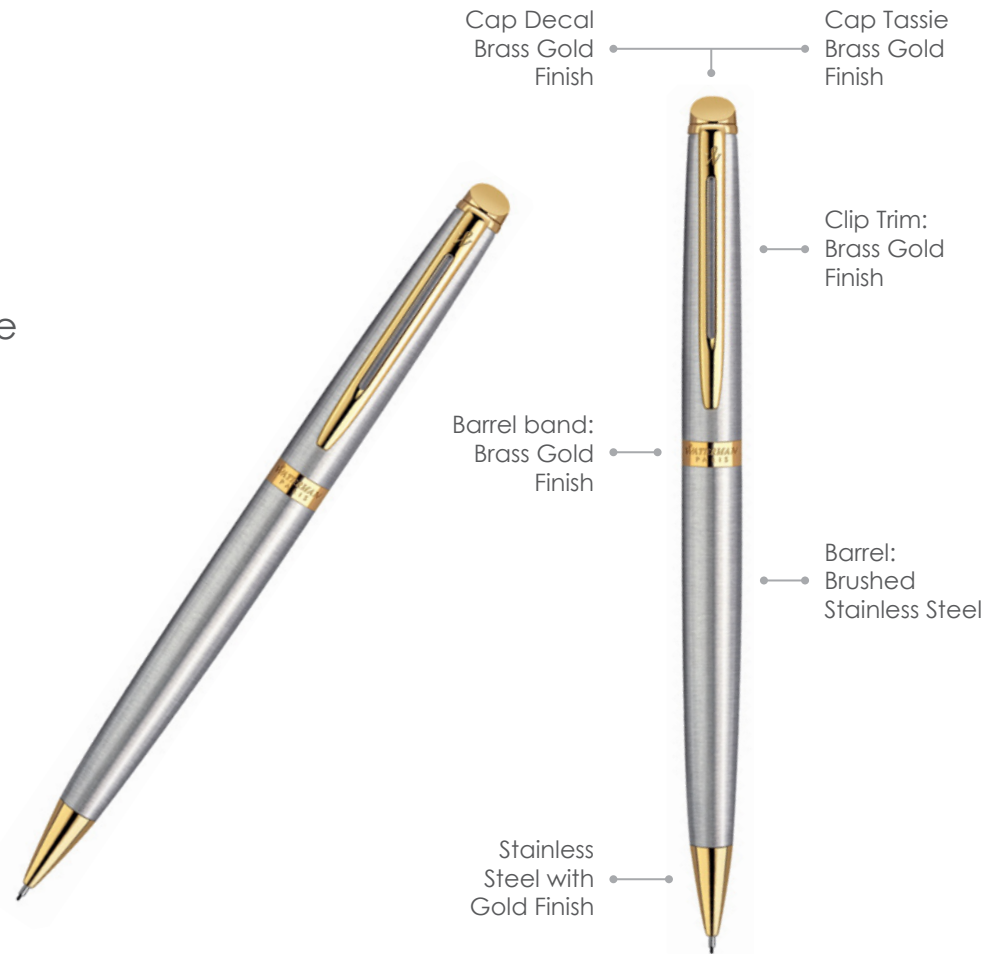

## Engrave Area

Engrave: 40 x 7mm  
Engrave Color: Silver

**WATERMAN**  
PARIS

# Hemisphere

Pencil Mechanical Metal Waterman Hemisphere

Brushed Stainless GT

MADE IN FRANCE

S20102004