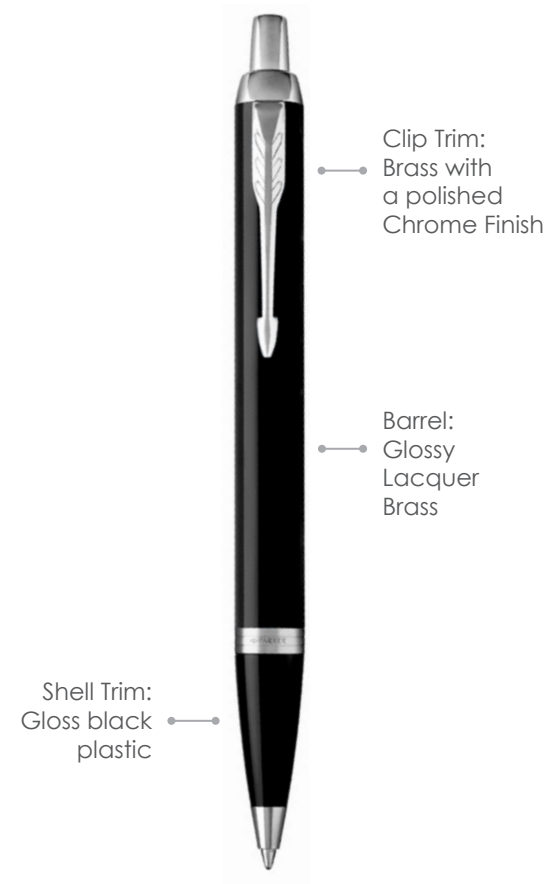

### Engrave Area

Engrave: 40 x 7mm  
Engrave Color: Champagne

IM

Metal Pen Ballpoint Parker IM - Lacquer Black CT

MADE IN FRANCE

1975636