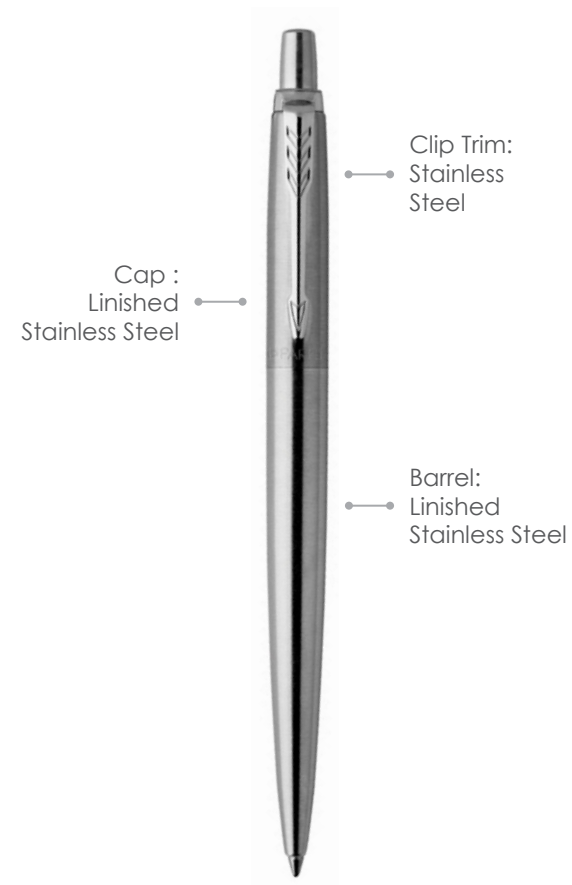

Jotter

Metal Pen Ballpoint Parker Jotter - Brushed Stainless CT

MADE IN FRANCE

1953344