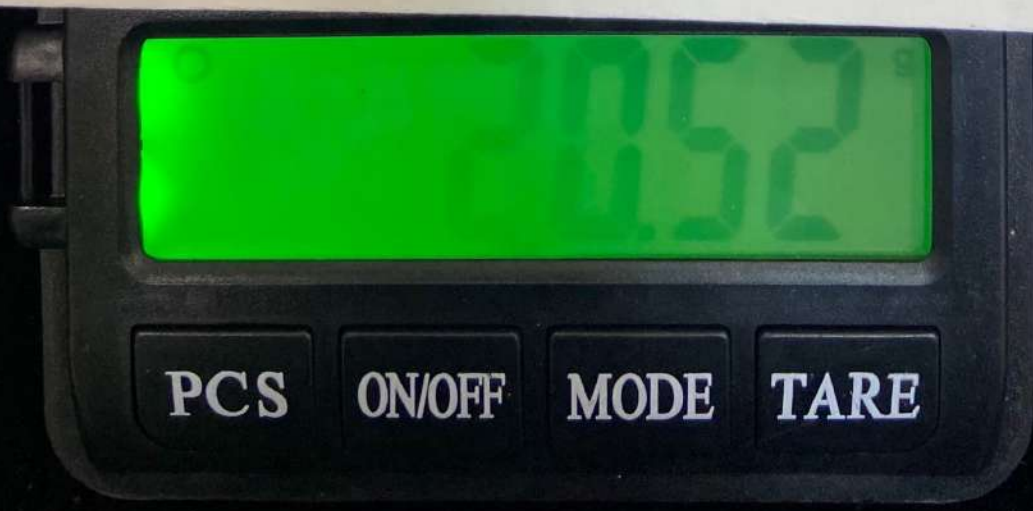

MODE

TARE

PCS

ON/OFF

MODE

TARE

PCS

ON/OFF