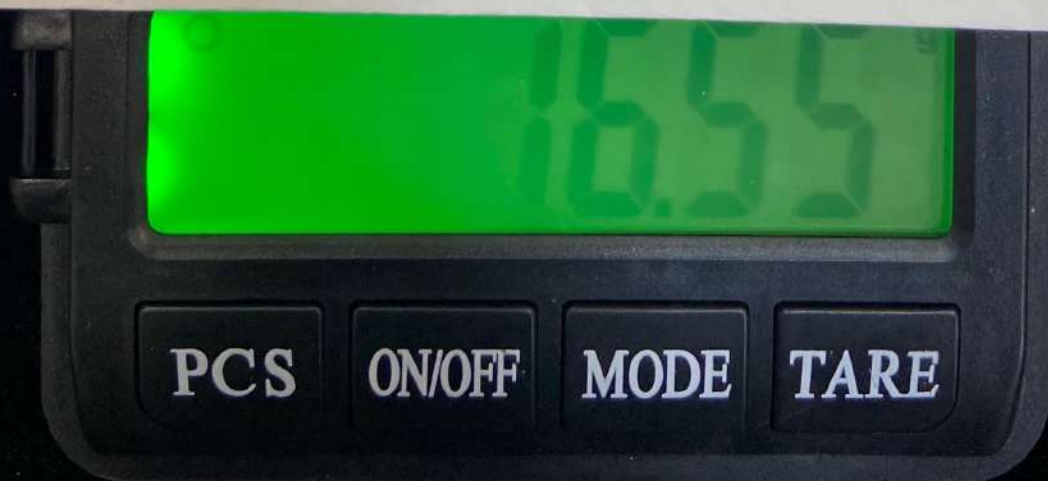

TARE

PCS

ON/OFF

MODE

TARE

142.1

PCS

ON/OFF

MODE

TARE

PCS

ON/OFF

MODE

TARE

PCS

ON/OFF