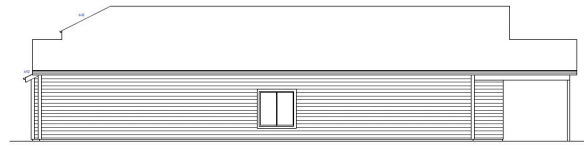

FRONT ELEVATION

LEFT ELEVATION
SCALE 3/8"=1'

REAR ELEVATION
SCALE 1/4"=1'

RIGHT ELEVATION
SCALE 3/8"=1'