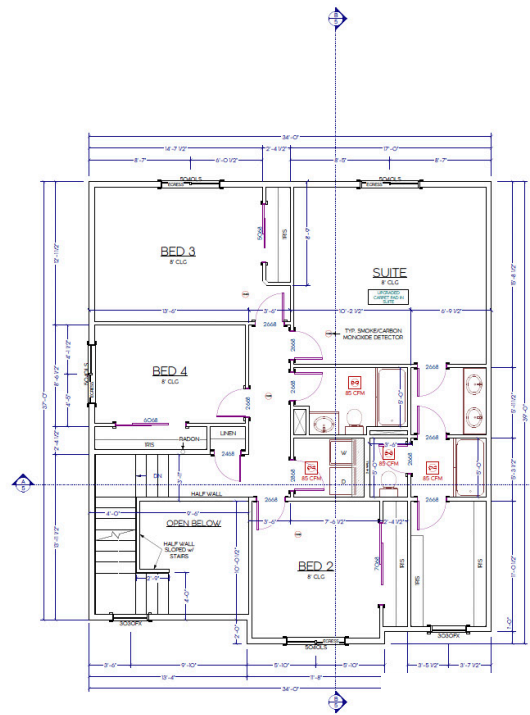

REAR ELEVATION

MERWIN 34 4B