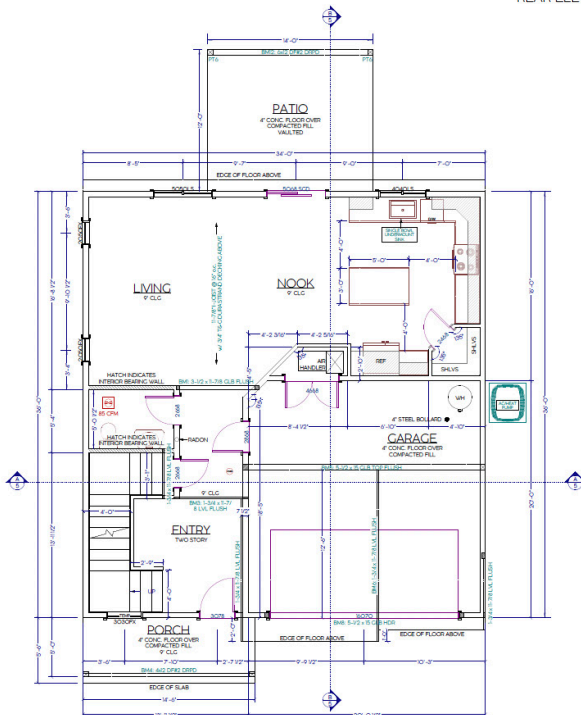

REAR ELEVATION