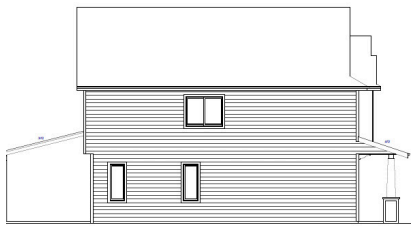

LEFT ELEVATION
SCALE 3/8"=1'