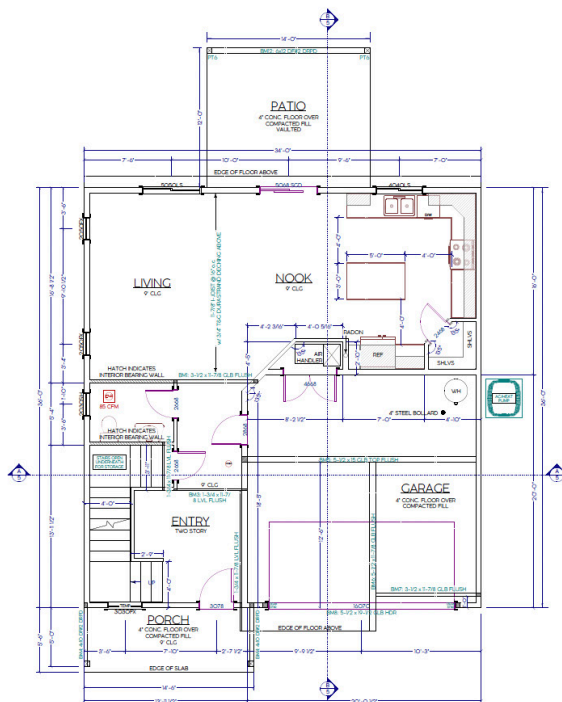

MERWIN 34 - 3br

MERWIN 34 3B