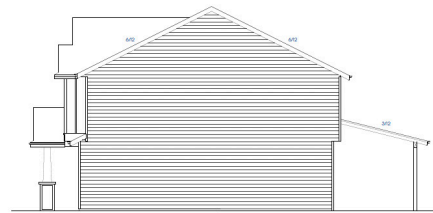

RIGHT ELEVATION
SCALE 3/8"=1'