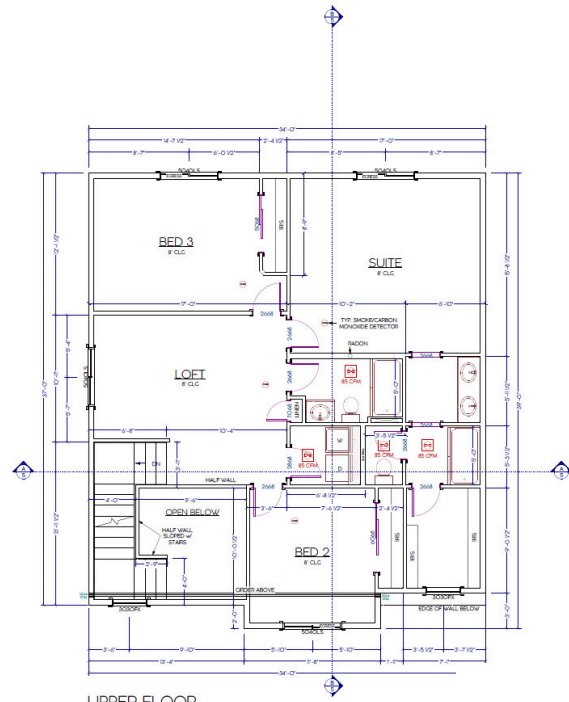

MERWIN 34 - 3br

MERWIN 34 3B