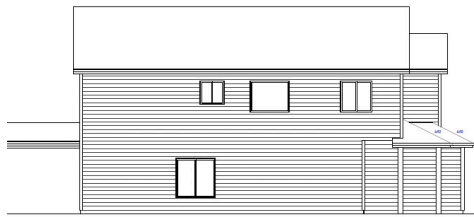

FRONT ELEVATION
SCALE 1/4"=1'

LEFT ELEVATION
SCALE 3/16"=1'

TRILLIUM 30

RIGHT ELEVATION
SCALE 3/16"=1'

REAR ELEVATION