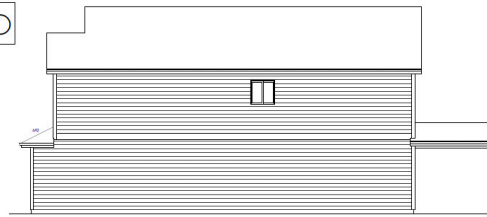

FRONT ELEVATION
SCALE 1/4"=1'

LEFT ELEVATION
SCALE 3/16"=1'

TRILLIUM 30

RIGHT ELEVATION
SCALE 3/16"=1'

REAR ELEVATION