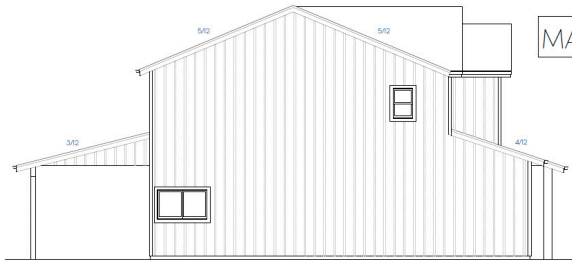

LEFT ELEVATION
SCALE 1/4" = 1'-0"