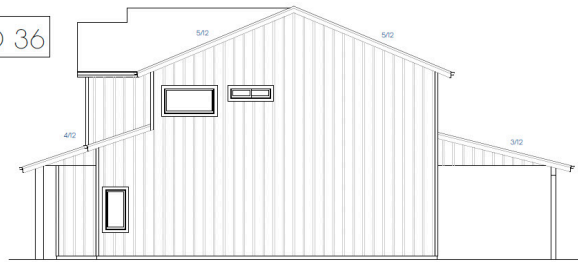

RIGHT ELEVATION
SCALE 1/4" = 1'-0"