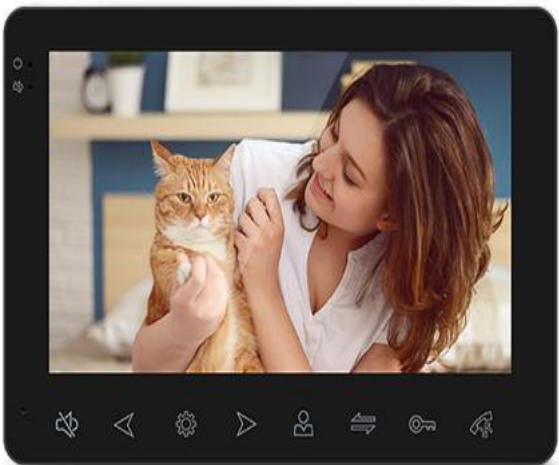

Wifi Indoor Monitor

PC – 66727 – IM

- WiFi indoor monitor, can work with IOS and Android mobile phone, app.
- AHD960P/AHD720P/CVBS video input.
- 7" TFT screen, resolution 1024*600; IPS screen for option.
- Acrylic front panel, white/black color, surface mounted.
- UI menu, multi languages.
- Video record and snapshot (need SD card), support max.32G SD card.
- Customized ringtone, by selecting music from SD card.
- Photo frame/MP3 & MP4 player/Clock & Voice message/Background music.
- Talk/Unlock/Monitor/Internal call/Transfer call / Motion detection.
- Set unlock delay time (2-10seconds) from indoor monitor's menu.
- Simple 4 wire system, support max. 2 door stations+4 indoormonitors+2 analog CCTV cameras+2 motion detectors.