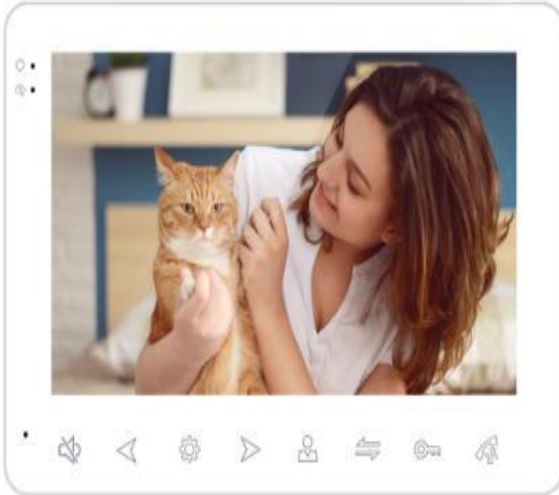

Wifi Indoor Monitor

PC – 66727 – IM

- WiFi indoor monitor, can work with IOS and Android mobile phone, app.
- AHD960P/AHD720P/CVBS video input.
- 7" TFT screen, resolution 1024*600; IPS screen for option.
- Acrylic front panel, white/black color, surface mounted.
- UI menu, multi languages.
- Video record and snapshot (need SD card), support max.32G SD card.
- Customized ringtone, by selecting music from SD card.
- Photo frame/MP3 & MP4 player/Clock & Voice message/Background music.
- Talk/Unlock/Monitor/Internal call/Transfer call / Motion detection.
- Set unlock delay time (2-10seconds) from indoor monitor's menu.
- Simple 4 wire system, support max. 2 door stations+4 indoormonitors+2 analog CCTV cameras+2 motion detectors.