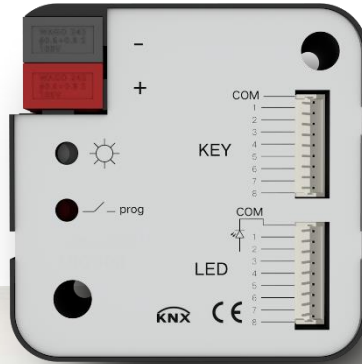

Universal Interface

8 Channel Universal Interface Actuator

PC-KNX/IO8

- Support lighting control
- Support curtains/ project curtains on and off
- Support long /short/reserve push function
- Support relative and absolute dimming
- Support fixed data into sending
- Support scene control

Bus Voltage :	21 – 30V DC
Bus Current :	≤12mA
Bus Power :	≤ 360mW
Supply voltage :	30V DC
Size :	46mm x 46mm x 12mm