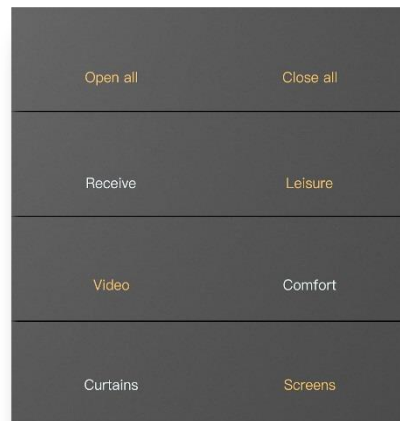

# E Series

New arrival smart switch with mental panel. It could control lighting, curtain, dimmer and scenes in real time. It is elegant, simple, generous and fashionable.

PC-MK22.8.8/E1

- Function feature: touch sensor, font skeleton translucent display, two color led display
- Material: aluminum alloy wire-drawing / matt panel
- Color: Volcanic Gray, Champagne Gold (support customization)
- Certificate: CE, KNX

- Brand new minimalist design
- High-end customization of multi-color themes
- Aluminum alloy frame
- Auxiliary Voltage: 24V DC
- KNX Voltage: 30V DC
- Communication method: KNX bus

PC-MK22.8.8/E1

PC-MK22.8.8/E1