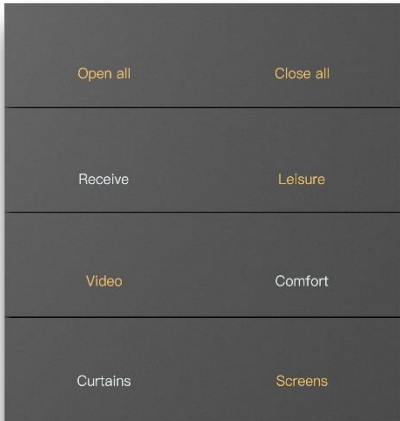

# E Series

New arrival smart switch with mental panel. It could control lighting, curtain, dimmer and scenes in real time. It is elegant, simple, generous and fashionable.

PC-MK22.8.8/E1

- Function feature: touch sensor, font skeleton translucent display, two color led display
- Material: aluminum alloy wire-drawing / matt panel
- Color: Volcanic Gray, Champagne Gold (support customization)
- Certificate: CE, KNX

- Brand new minimalist design
- High-end customization of multi-color themes
- Aluminum alloy frame
- Auxiliary Voltage: 24V DC
- KNX Voltage: 30V DC
- Communication method: KNX bus

PC-MK22.8.8/E1

PC-MK22.8.8/E1