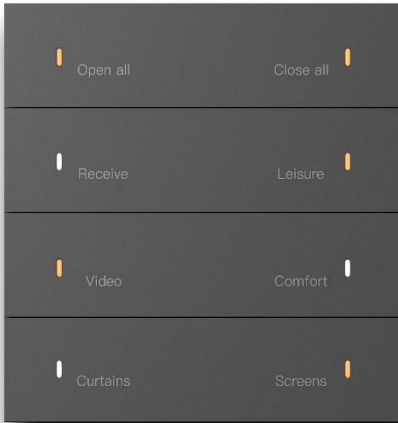

# E Series

New arrival smart switch with mental panel. It could control lighting, curtain, dimmer and scenes in real time. It is elegant, simple, generous and fashionable.

PC-MK22.8.8/E2

- Function feature: touch sensor, font skeleton translucent display, two color led display
- Material: aluminum alloy wire-drawing / matt panel
- Color: Volcanic Gray, Champagne Gold (support customization)
- Certificate: CE, KNX

- Brand new minimalist design
- High-end customization of multi-color themes
- Aluminum alloy frame
- Auxiliary Voltage: 24V DC
- KNX Voltage: 30V DC
- Communication method: KNX bus

PC-MK22.8.8/E2

PC-MK22.8.8/E2