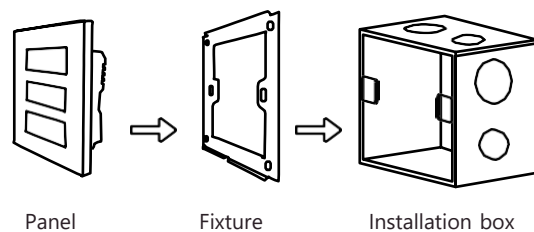

Auxiliary supply voltage :	24VDC
KNX supply voltage :	30VDC
Bus current :	≤12mA
Bus power :	≤360mW
Size :	86*86mm or 86*93mm