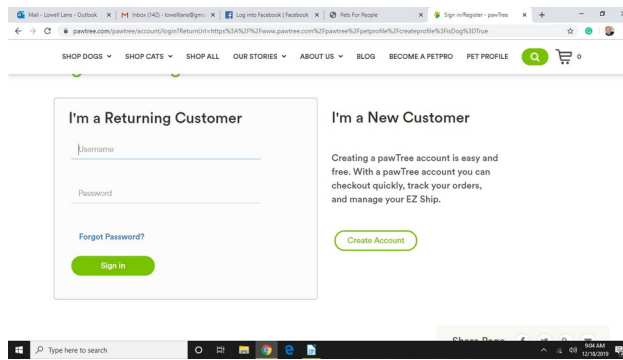

Have questions call Jimmy Power 417-540-7324

Step 1 Choose Dog or Cat

Step 2
Choose Create Account

Step 3
Choose Yes, I know my petPro

Step 4
Choose Jimmy Power