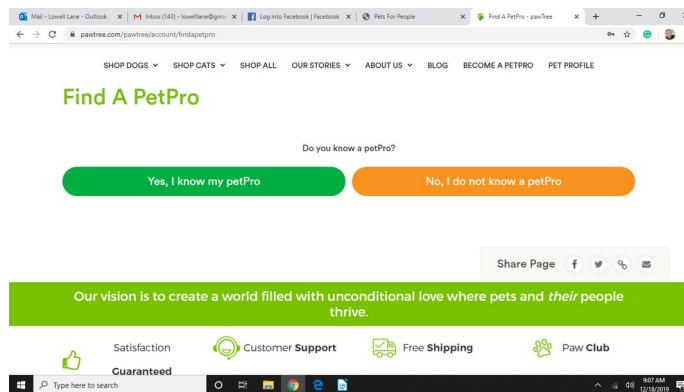

Have questions call Jimmy Power 417-540-7324

Step 1 Choose Dog or Cat

Step 2
Choose Create Account

Step 3
Choose Yes, I know my petPro

Step 4
Choose Jimmy Power