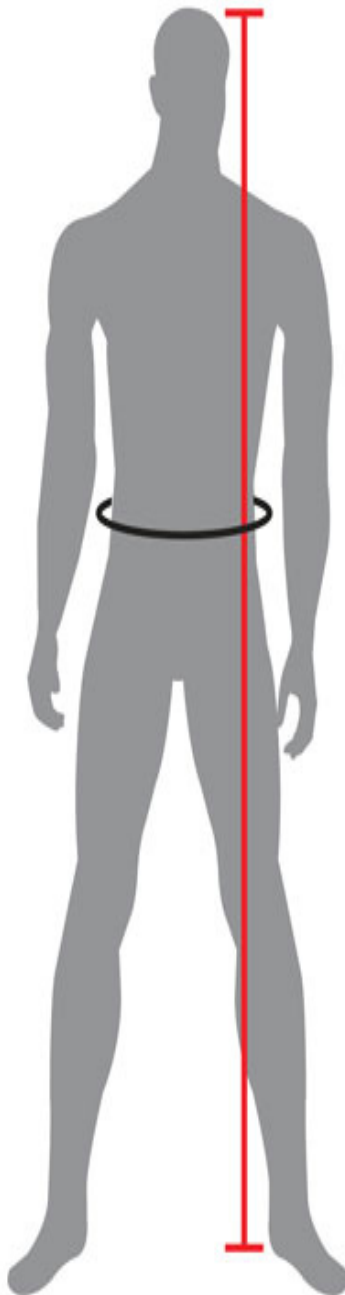

UNIFORMS / BELTS

USE THE COLOR BARS PROVIDED TO HELP FIND YOUR SPECIFIC UNIFORM SIZE

TRADITIONAL UNIFORM AND BELT SIZE	CLOTHING SIZE	HEIGHT	APPROX. WEIGHT	
CHILD SIZES*	000	CHILD 2 - 4	3' - 3'5"	30 - 50 LBS
	00	CHILD 4 - 6	3'5" - 3'10"	40 - 60 LBS
	0	CHILD 6 - 8	3'10" - 4'3"	55 - 80 LBS
	1	CHILD 8 - 10	4'3" - 4'8"	70 - 100 LBS
	2	CHILD 10 - 12	4'8" - 5'1"	90 - 120 LBS
ADULT SIZES	3	SMALL	5'1" - 5'6"	110 - 150 LBS
	4	MEDIUM	5'6" - 5'11"	140 - 180 LBS
	5	LARGE	5'11" - 6'2"	170 - 210 LBS
	6	X-LARGE	6'2" - 6'5"	200 - 240 LBS
	7	XX-LARGE	6'5" - 6'8"	230 - 270 LBS
	8	XXX-LARGE	6'8" - 6'11"	260 - 300 LBS
	9	XXXX-LARGE	6'11" - 7'1"	290 - 320 LBS

* CHILD ADJUSTABLE BELTS ARE EQUIVALENT TO THE FOLLOWING:
 SMALL: 0 - 1
 LARGE: 2 - 3